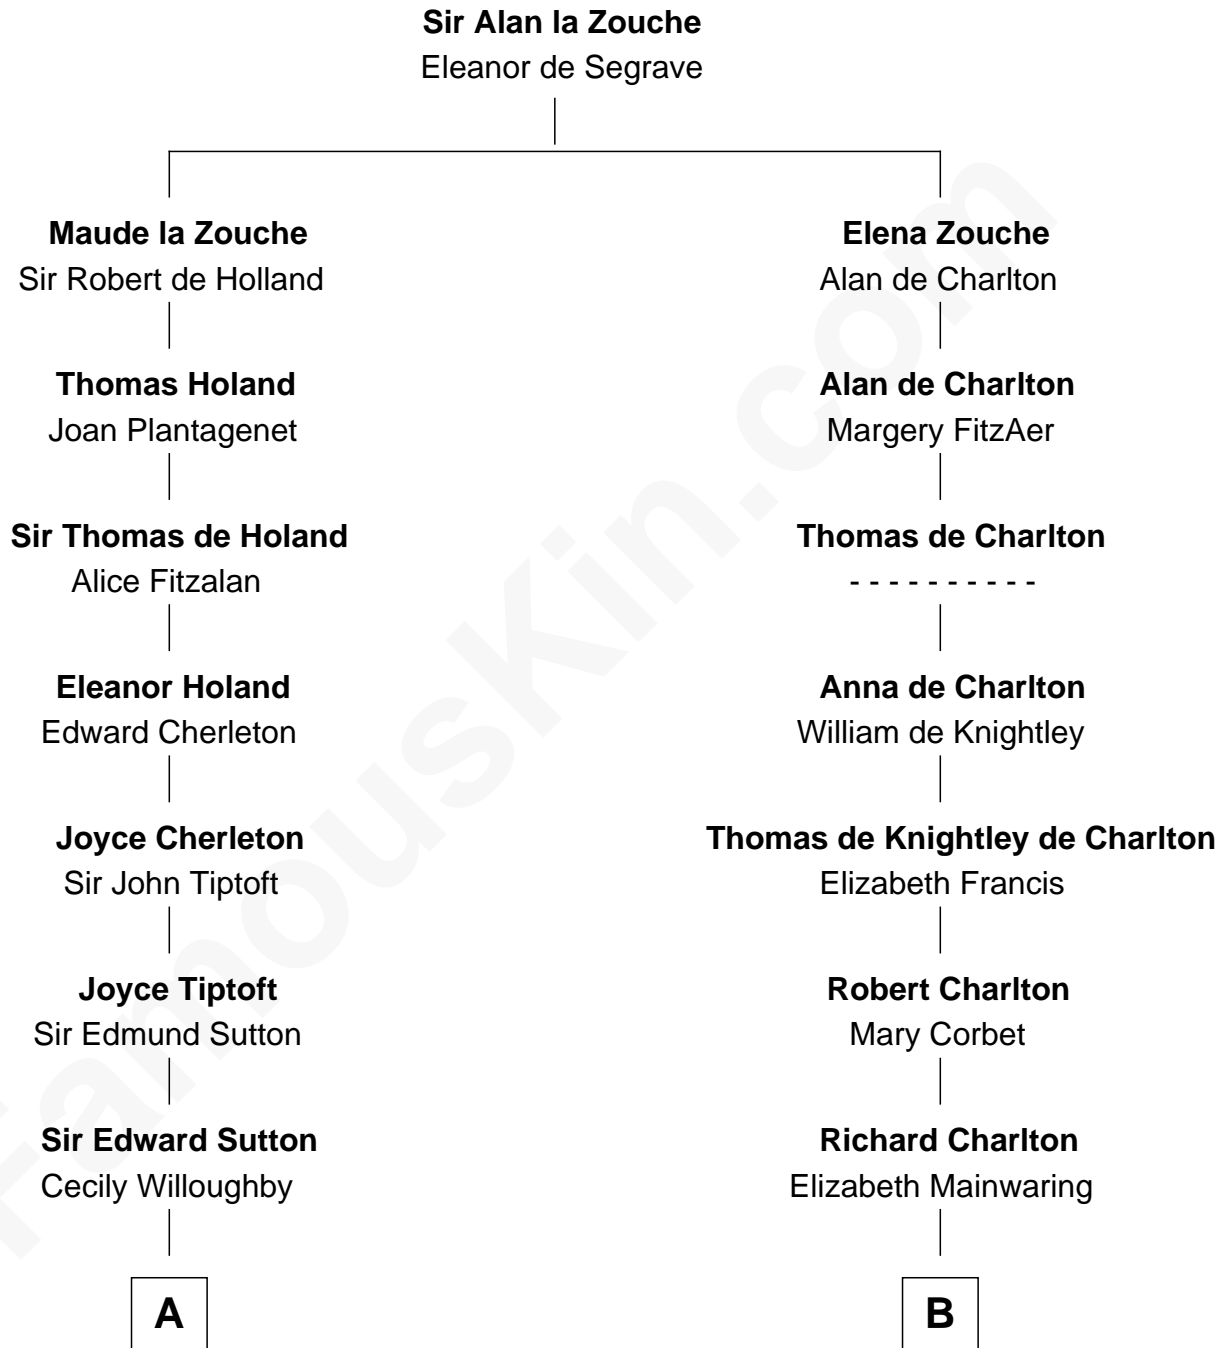

**FamousKin.com**  
**Relationship Chart of**  
**Humphrey Bogart**  
*Movie Actor*

20th cousin 1 time removed of

**Bette Davis**  
*Movie Actress*

**C**

**Elizabeth Rogers Perkins**

Harvey Humphrey

**John Perkins Humphrey**

Frances Dewey Churchill

**Maud Humphrey**

Dr. Belmont Deforest Bogart

**Humphrey Bogart**

*Movie Actor*

**D**

**Benjamin W. Bailey**

Latta Hopkins

**Harriet Jane Bailey**

Charles Otis Thompson

**Harriet Eugenia Thompson**

William Aaron Favor

**Ruth Augusta Favor**

Harlow Morrell Davis

**Bette Davis**

*Movie Actress*