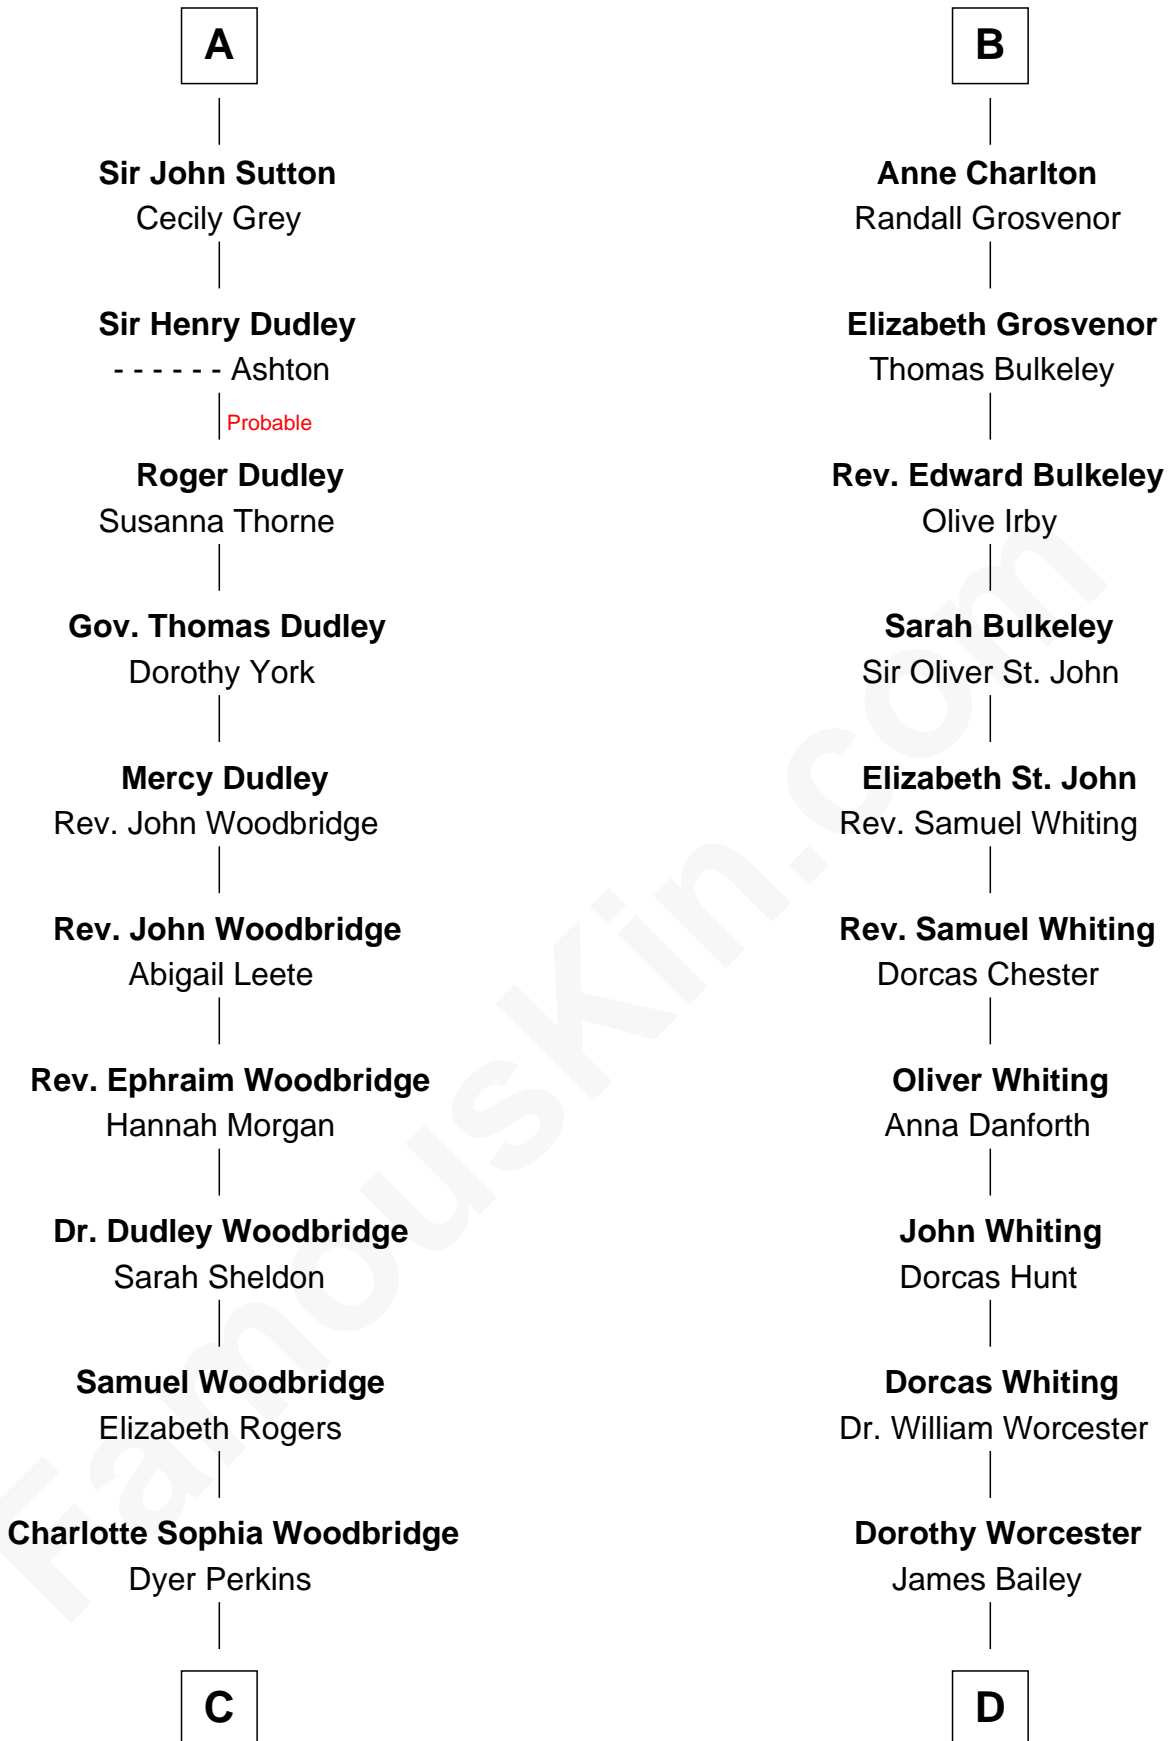

**FamousKin.com**  
**Relationship Chart of**  
**Humphrey Bogart**  
*Movie Actor*

20th cousin 1 time removed of

**Bette Davis**  
*Movie Actress*

**C**

**Elizabeth Rogers Perkins**

Harvey Humphrey

**John Perkins Humphrey**

Frances Dewey Churchill

**Maud Humphrey**

Dr. Belmont Deforest Bogart

**Humphrey Bogart**

*Movie Actor*

**D**

**Benjamin W. Bailey**

Latta Hopkins

**Harriet Jane Bailey**

Charles Otis Thompson

**Harriet Eugenia Thompson**

William Aaron Favor

**Ruth Augusta Favor**

Harlow Morrell Davis

**Bette Davis**

*Movie Actress*