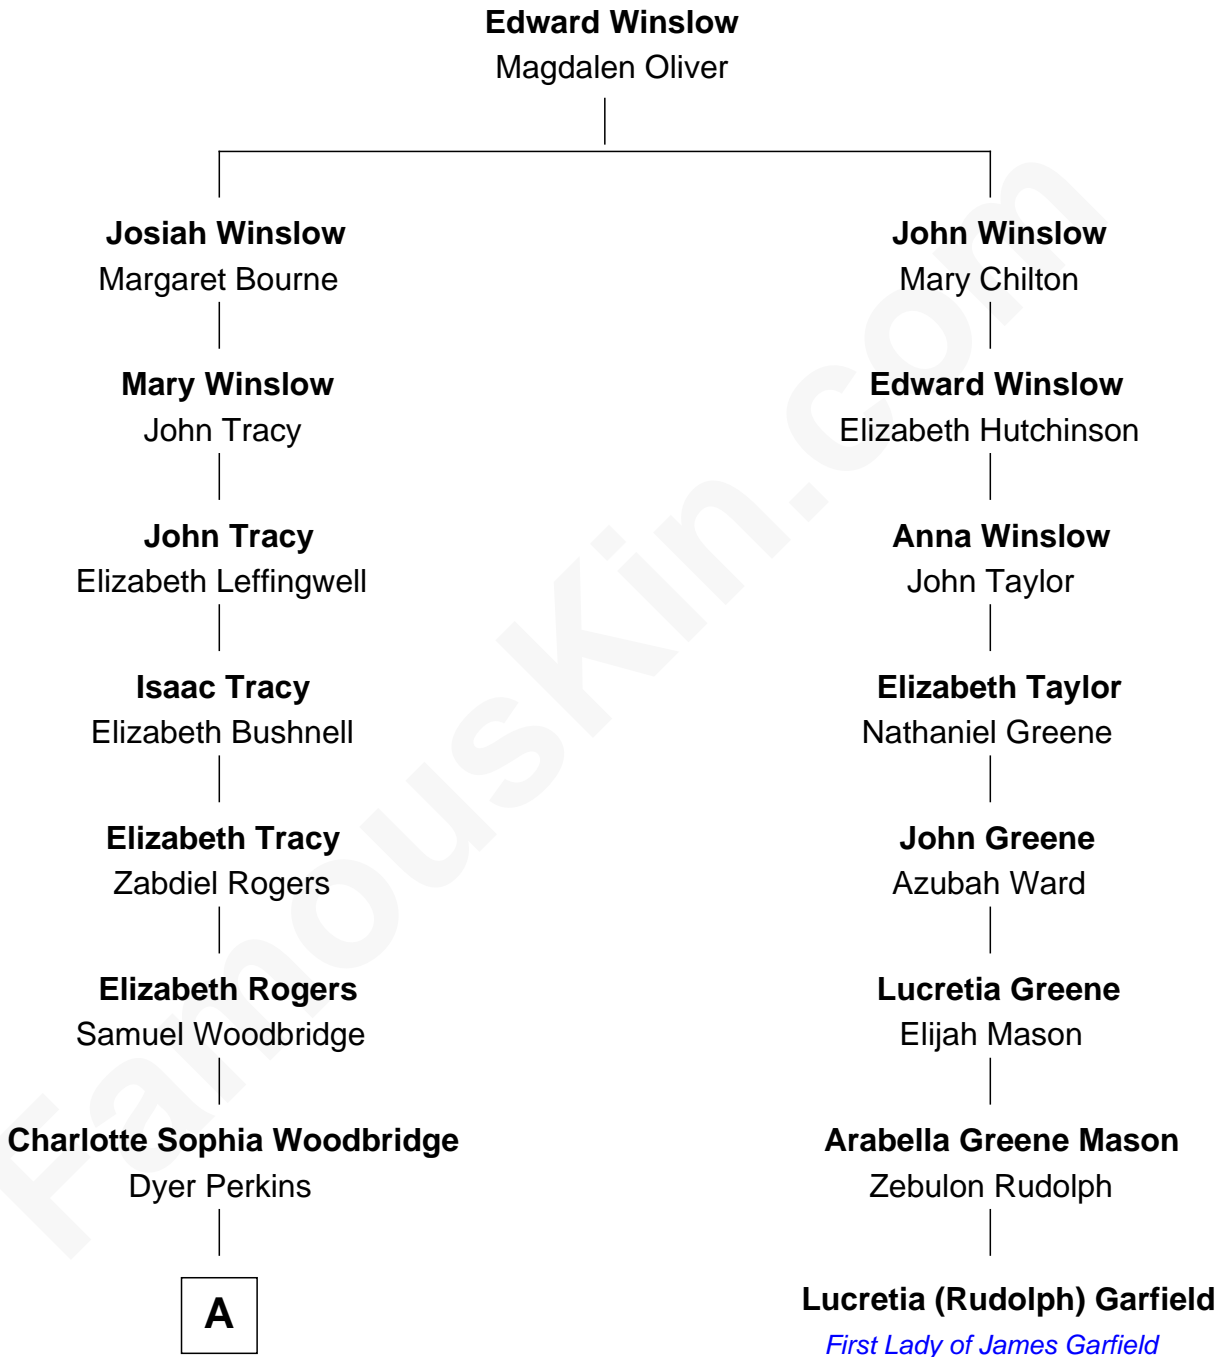

**FamousKin.com**  
**Relationship Chart of**  
**Humphrey Bogart**  
*Movie Actor*

7th cousin 3 times removed of  
**Lucretia (Rudolph) Garfield**  
*First Lady of President James Garfield*

**A**

—  
**Elizabeth Rogers Perkins**

Harvey Humphrey

—  
**John Perkins Humphrey**

Frances Dewey Churchill

—  
**Maud Humphrey**

Dr. Belmont Deforest Bogart

—  
**Humphrey Bogart**

*Movie Actor*

FamousKin.com