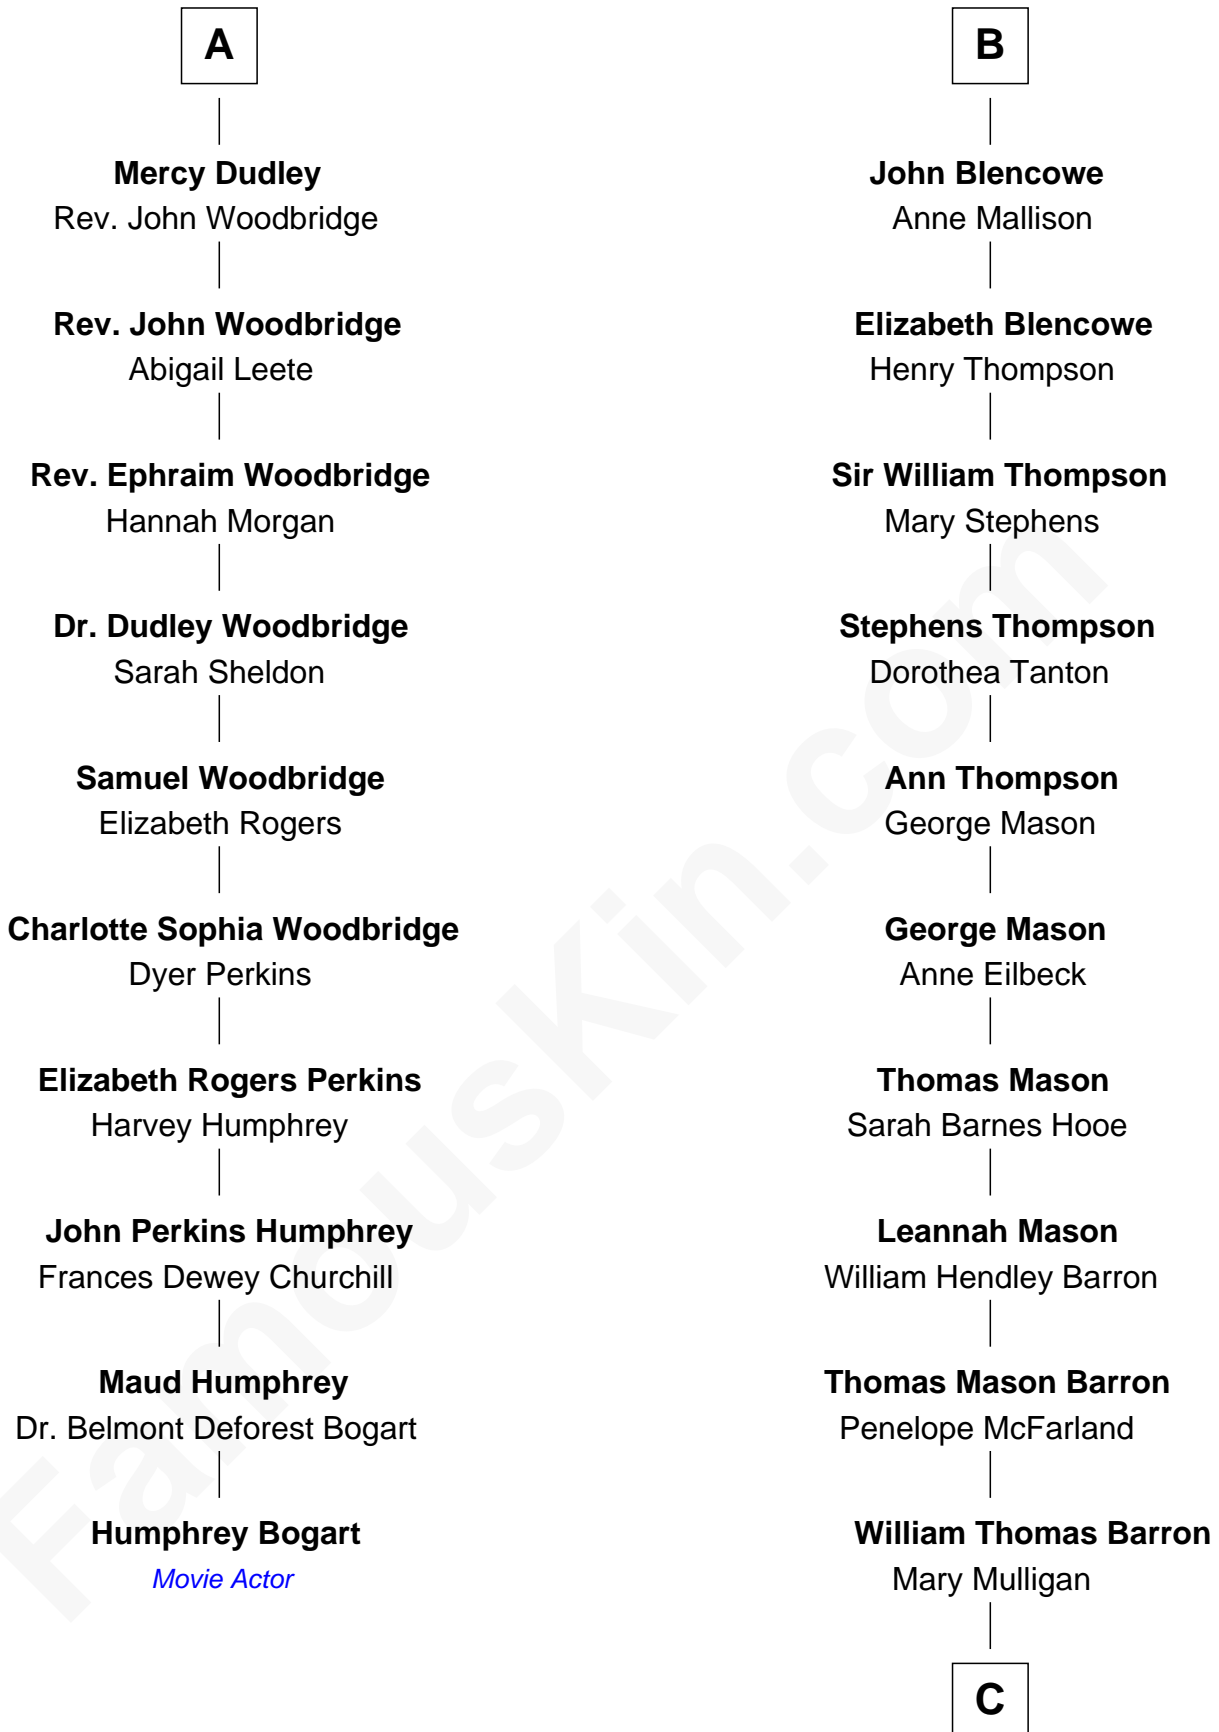

FamousKin.com
Relationship Chart of
Humphrey Bogart
Movie Actor

16th cousin 4 times removed of
Paris Hilton
Socialite and TV Personality

C

Mary Adelaide Barron
Conrad Nicholson Hilton

Barron Hilton
Marilyn June Hawley