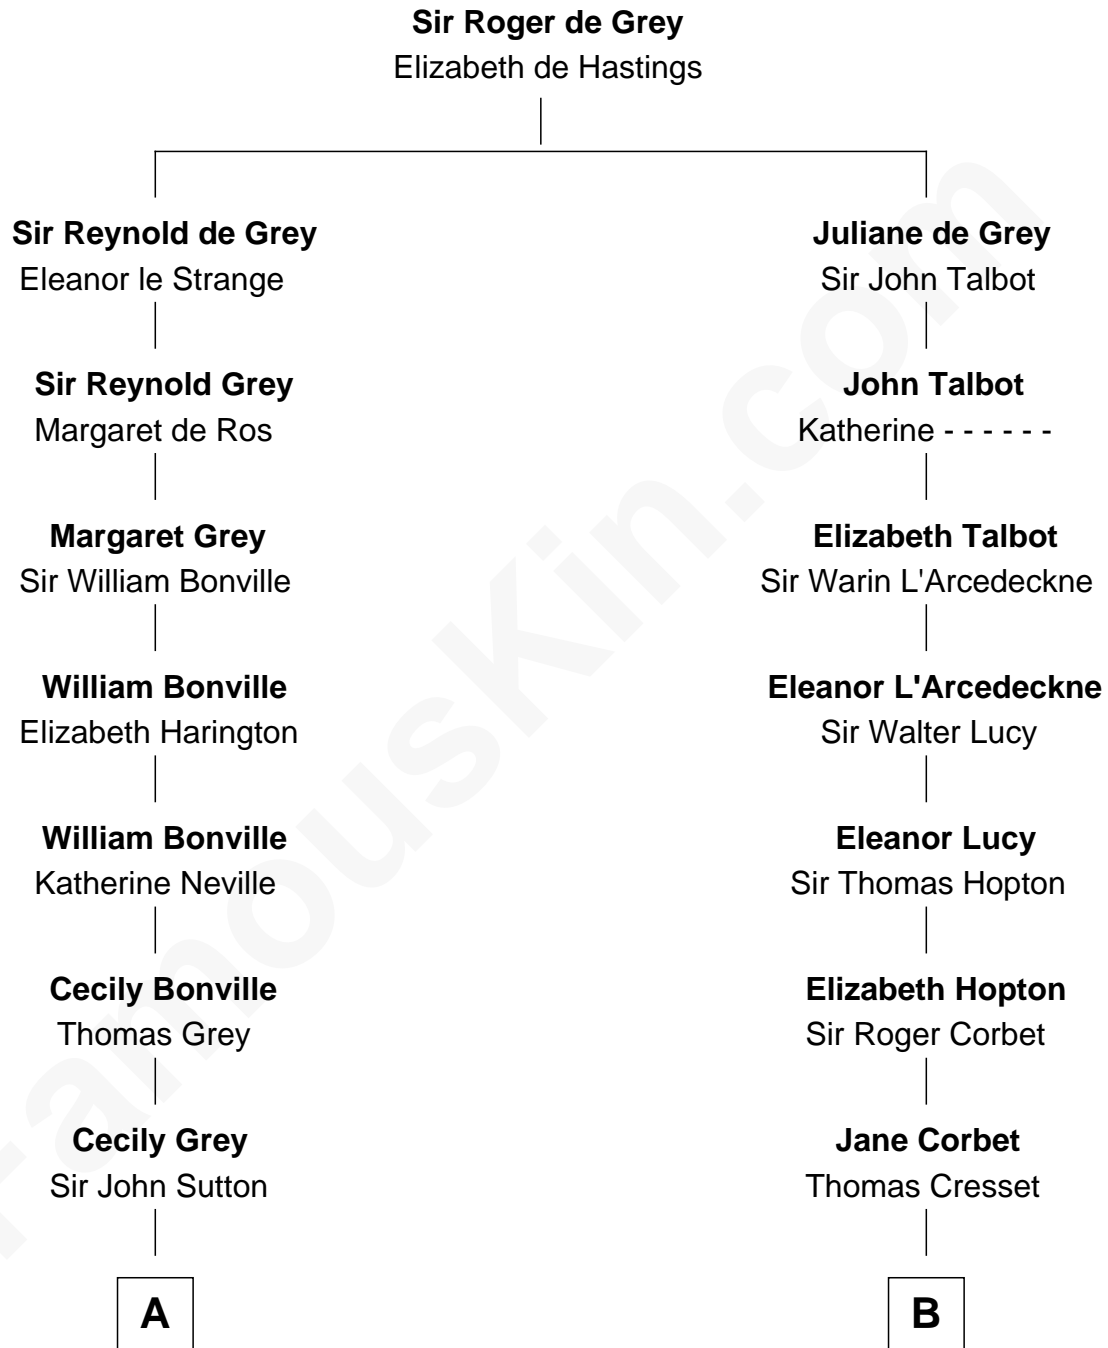

## Relationship Chart of

### Humphrey Bogart

Movie Actor

11th cousin 8 times removed of

**Richard More**

(c1614 - c1696) Mayflower passenger 1620

**MAYFLOWER**

**C**

—  
**John Perkins Humphrey**

Frances Dewey Churchill

—  
**Maud Humphrey**

Dr. Belmont Deforest Bogart

—  
**Humphrey Bogart**

*Movie Actor*

FamousKin.com