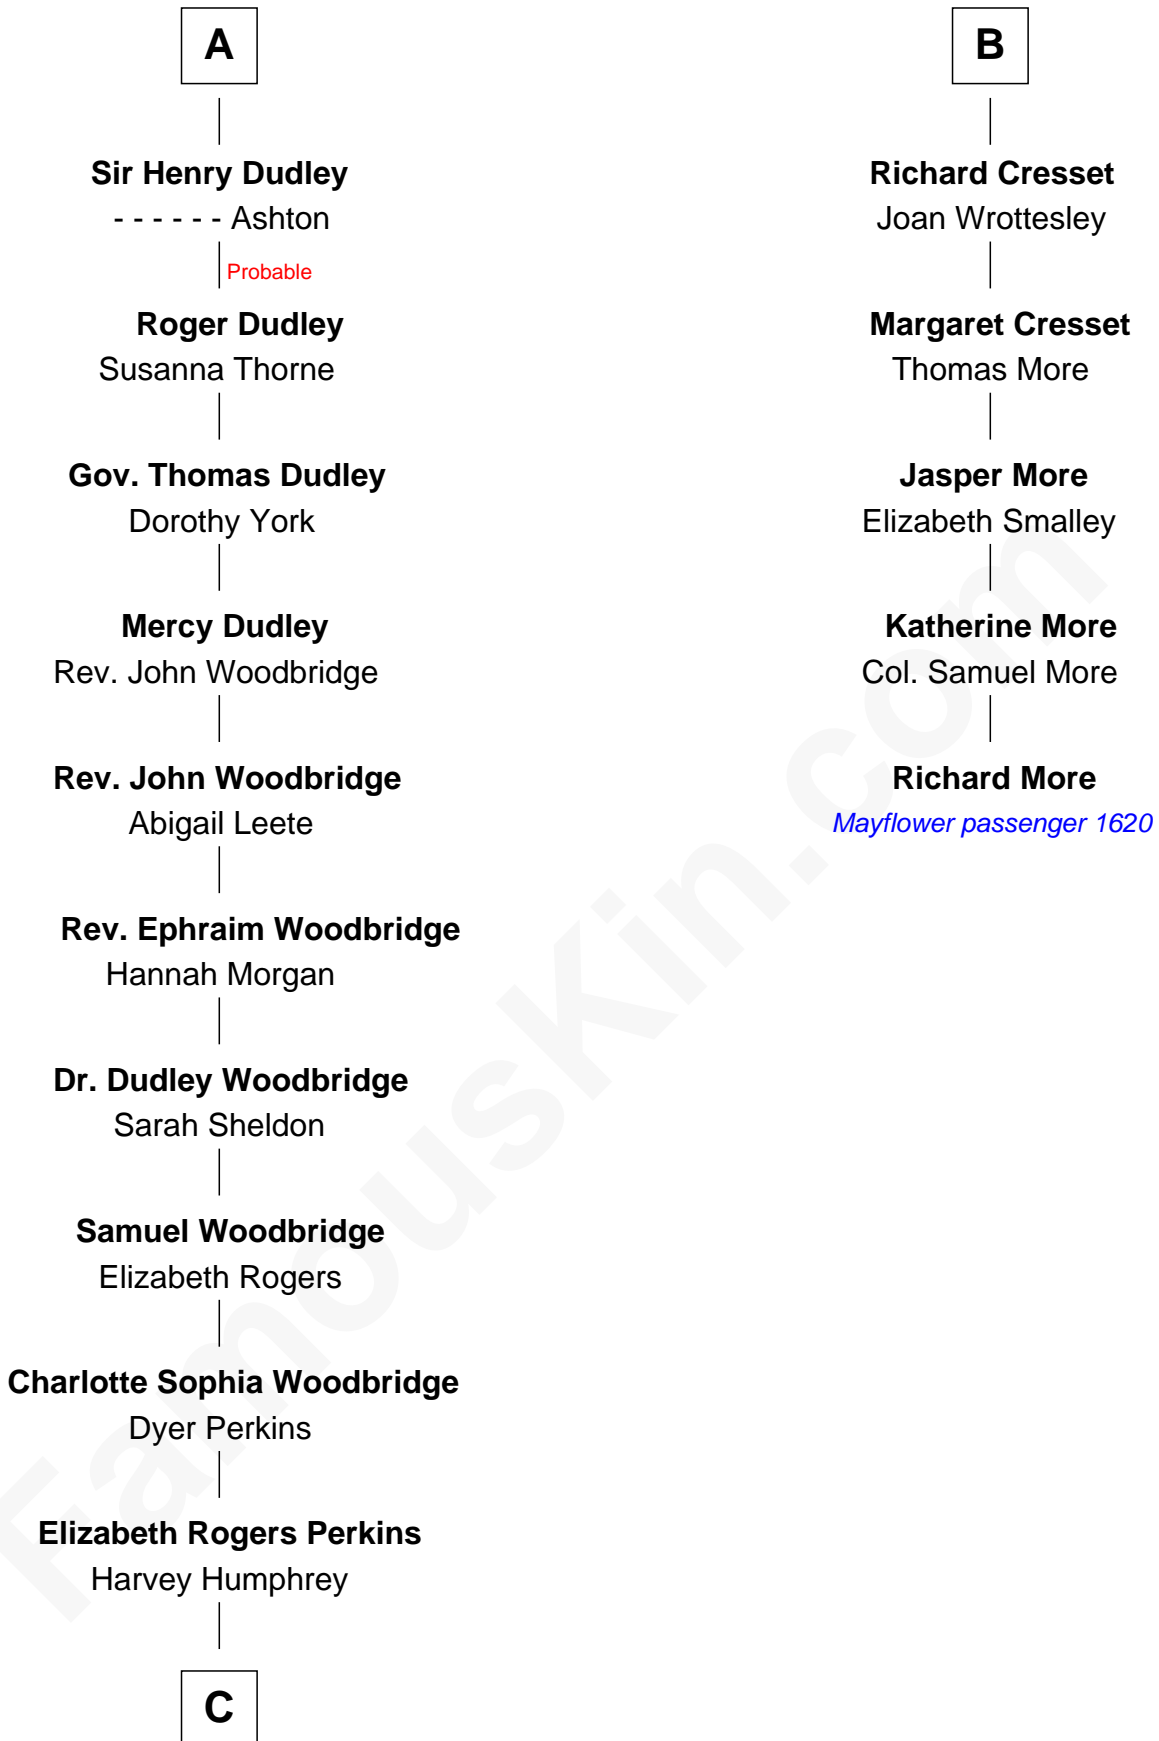

## Relationship Chart of

### Humphrey Bogart

Movie Actor

11th cousin 8 times removed of

**Richard More**

(c1614 - c1696) Mayflower passenger 1620

**MAYFLOWER**

**C**

—  
**John Perkins Humphrey**

Frances Dewey Churchill

—  
**Maud Humphrey**

Dr. Belmont Deforest Bogart

—  
**Humphrey Bogart**

*Movie Actor*

FamousKin.com