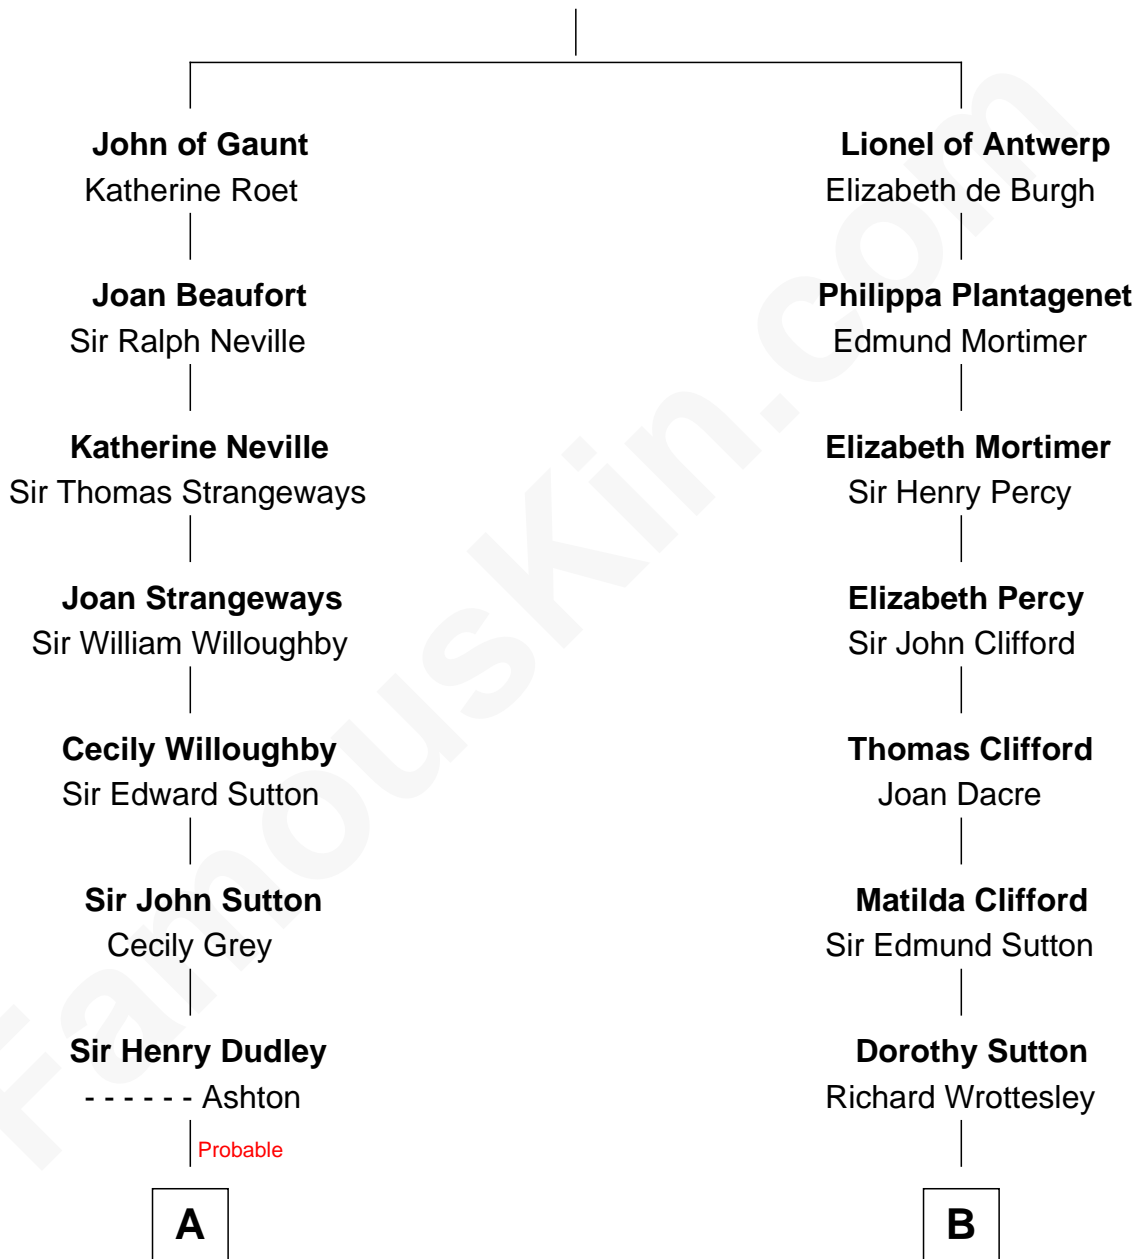

## Relationship Chart of

### Humphrey Bogart

*Movie Actor*

**MAYFLOWER**

11th cousin 7 times removed of

**Richard More**

*(c1614 - c1696) Mayflower passenger 1620*

**Edward III, King of England**

Philippa of Hainault

**C**

—  
**Maud Humphrey**  
Dr. Belmont Deforest Bogart

—  
**Humphrey Bogart**  
*Movie Actor*

FamousKin.com