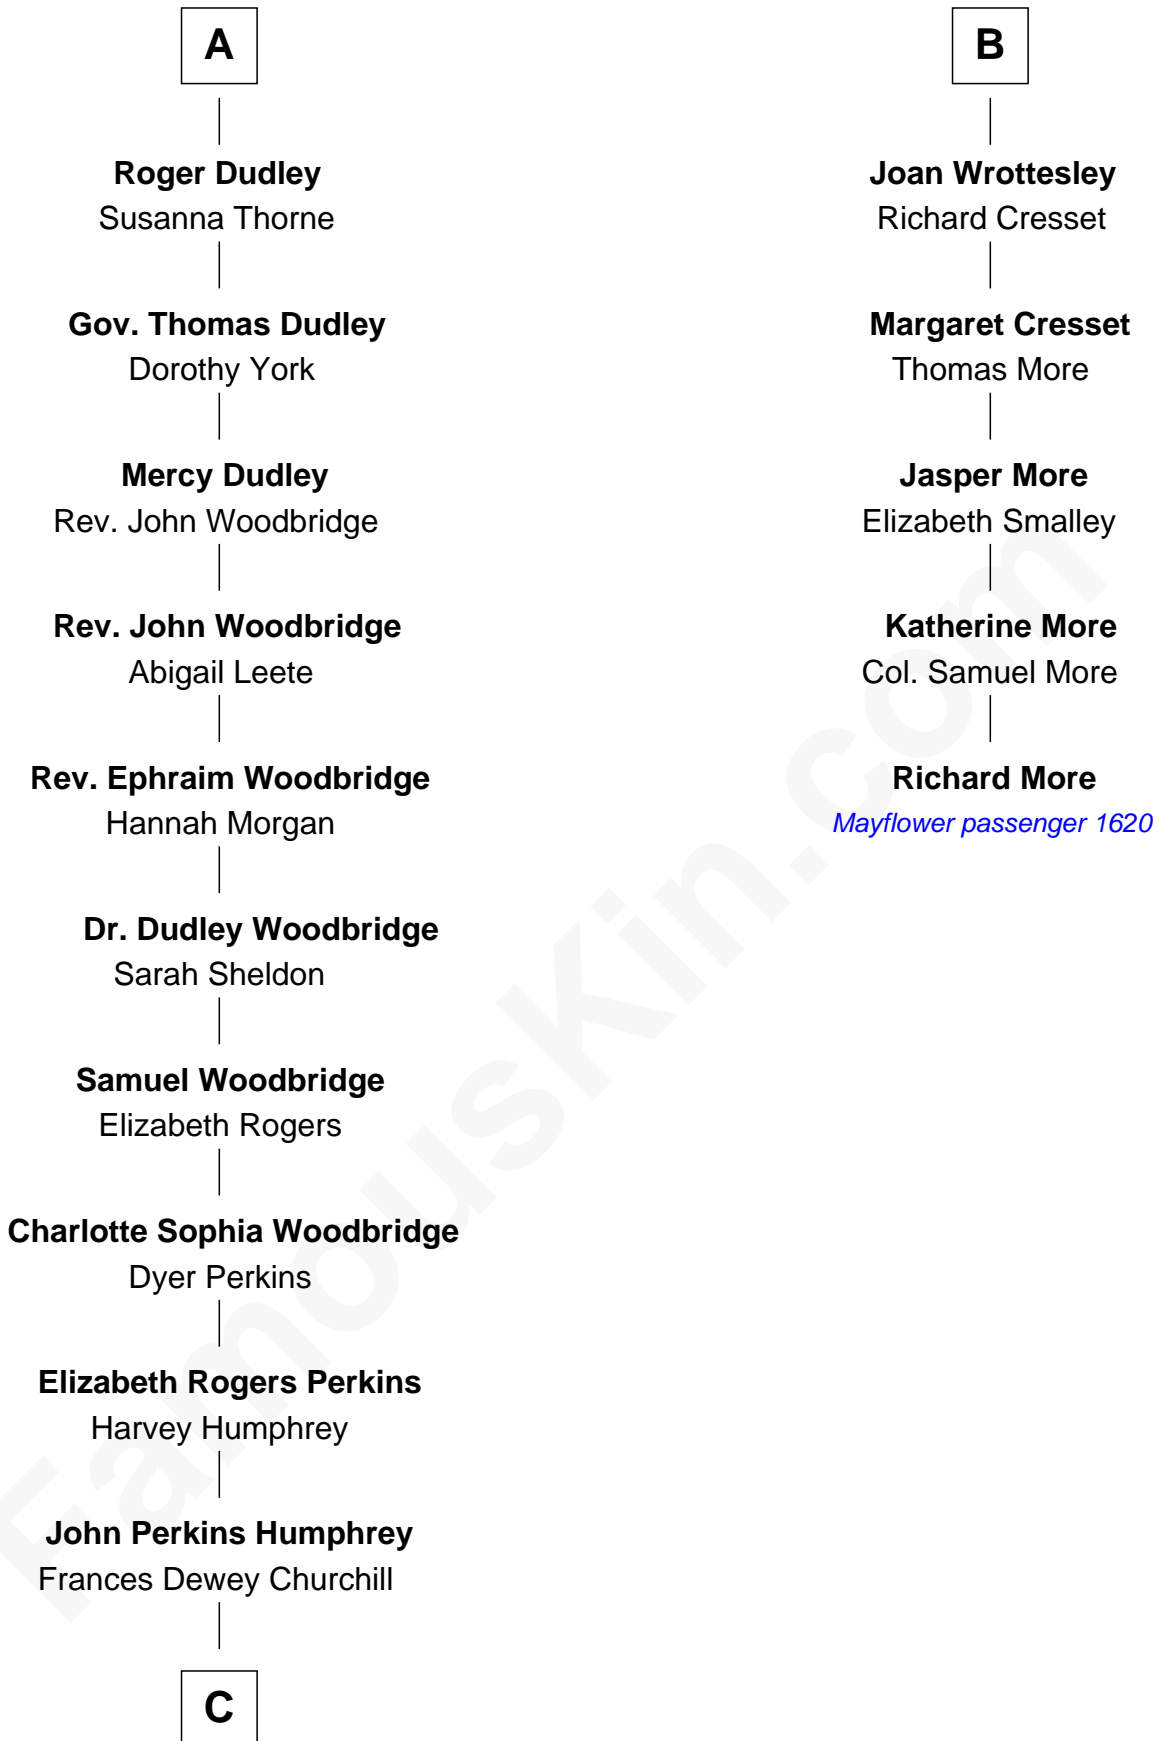

## Relationship Chart of

### Humphrey Bogart

*Movie Actor*

**MAYFLOWER**

11th cousin 7 times removed of

**Richard More**

*(c1614 - c1696) Mayflower passenger 1620*

**Edward III, King of England**

Philippa of Hainault

**C**

—  
**Maud Humphrey**  
Dr. Belmont Deforest Bogart

—  
**Humphrey Bogart**  
*Movie Actor*

FamousKin.com