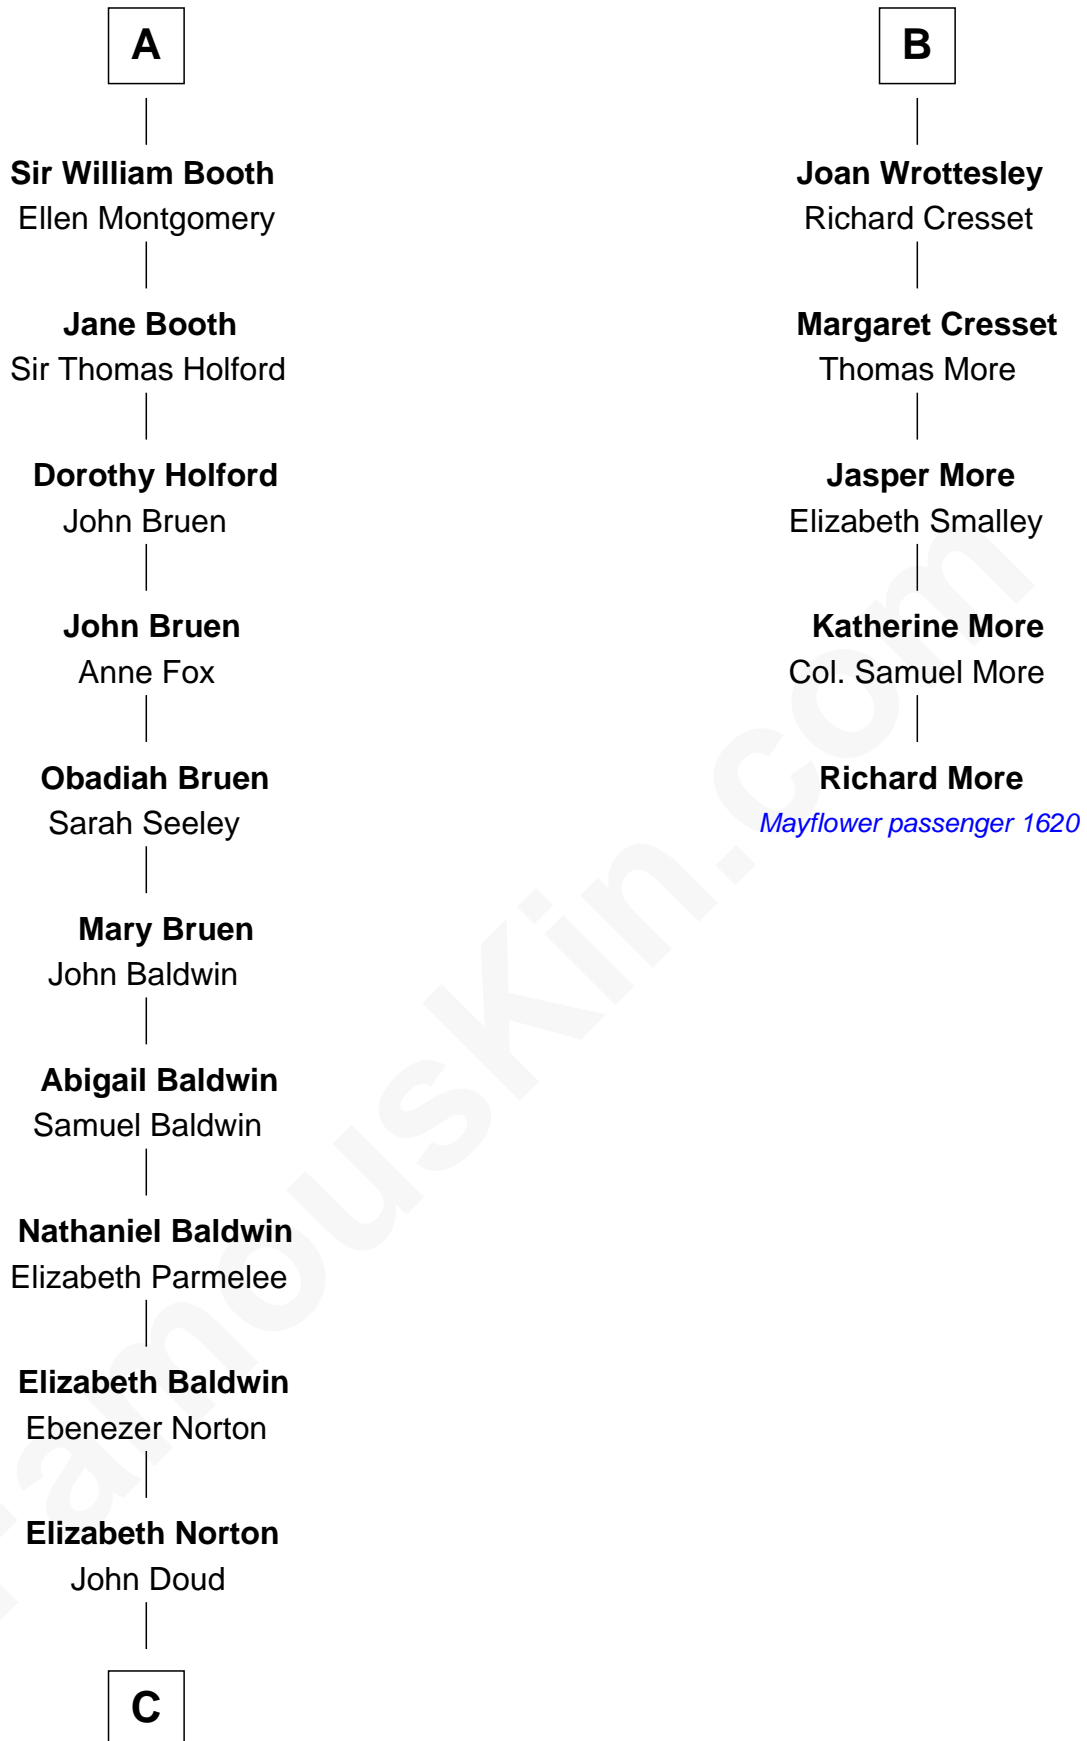

**FamousKin.com**  
**Relationship Chart of**  
**Humphrey Bogart**  
*Movie Actor*

**MAYFLOWER**

11th cousin 10 times removed of

**Richard More**  
*(c1614 - c1696) Mayflower passenger 1620*

**C**

—  
**Rachel Doud**

Jonathan Humphrey

—  
**Harvey Humphrey**

Elizabeth Rogers Perkins

—  
**John Perkins Humphrey**

Frances Dewey Churchill

—  
**Maud Humphrey**

Dr. Belmont Deforest Bogart

—  
**Humphrey Bogart**