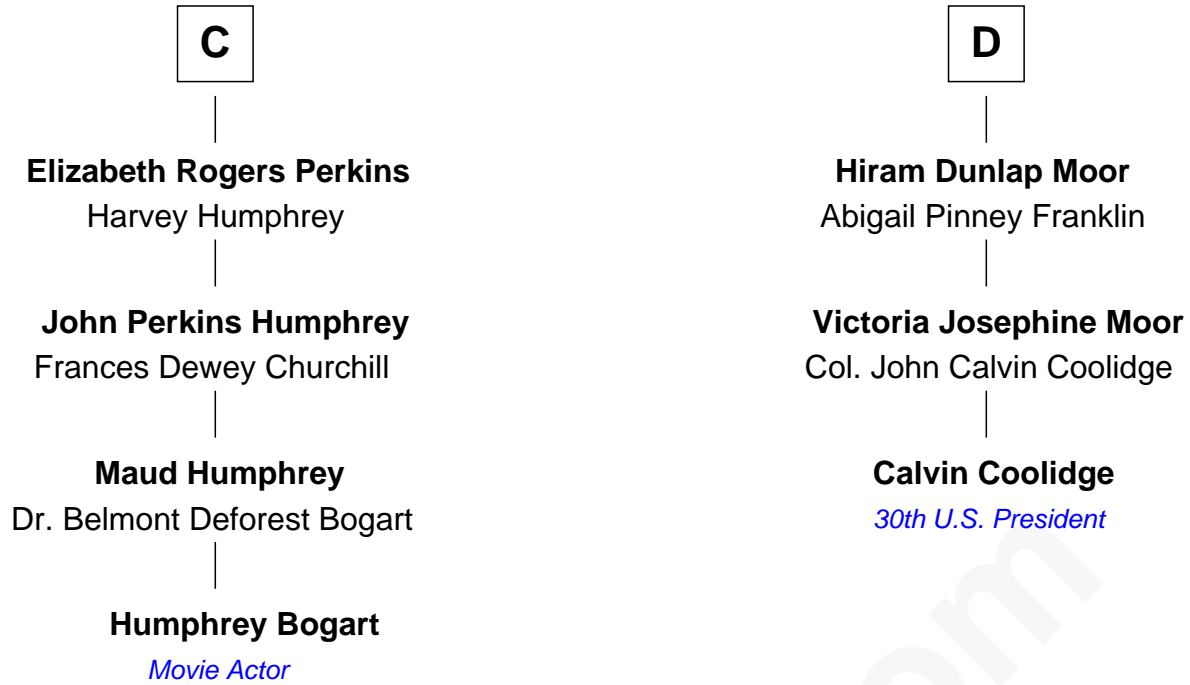

FamousKin.com
Relationship Chart of
Humphrey Bogart
Movie Actor

19th cousin 1 time removed of
Calvin Coolidge
30th U.S. President

Sir William de Boteler
 Ela Herdeburgh

FamousKin.com