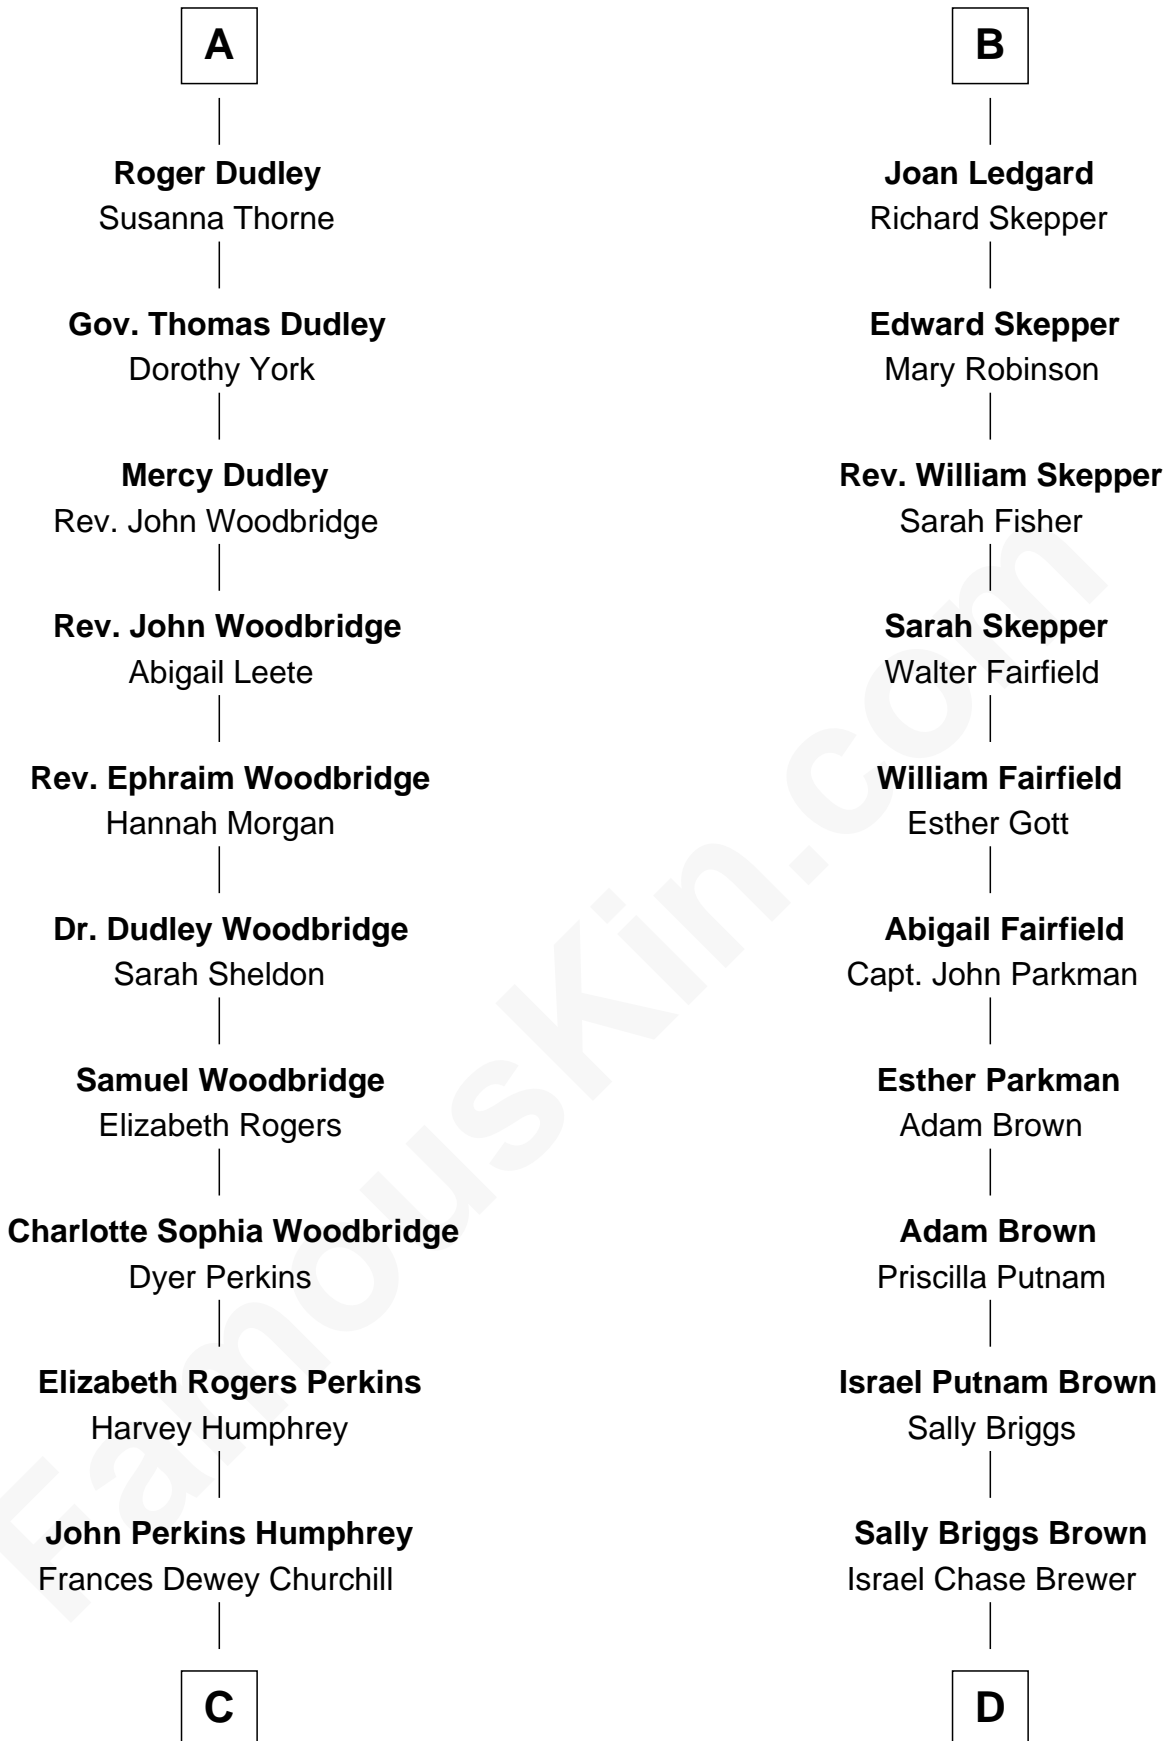

FamousKin.com
Relationship Chart of
Humphrey Bogart
Movie Actor

18th cousin 1 time removed of

Calvin Coolidge
30th U.S. President

Sir Ralph de Neville
 Alice de Audley

C

Maud Humphrey
Dr. Belmont Deforest Bogart

Humphrey Bogart
Movie Actor

D

Sarah Almeda Brewer
Calvin Galusha Coolidge

Col. John Calvin Coolidge
Victoria Josephine Moor

Calvin Coolidge
30th U.S. President

FamousKin.com