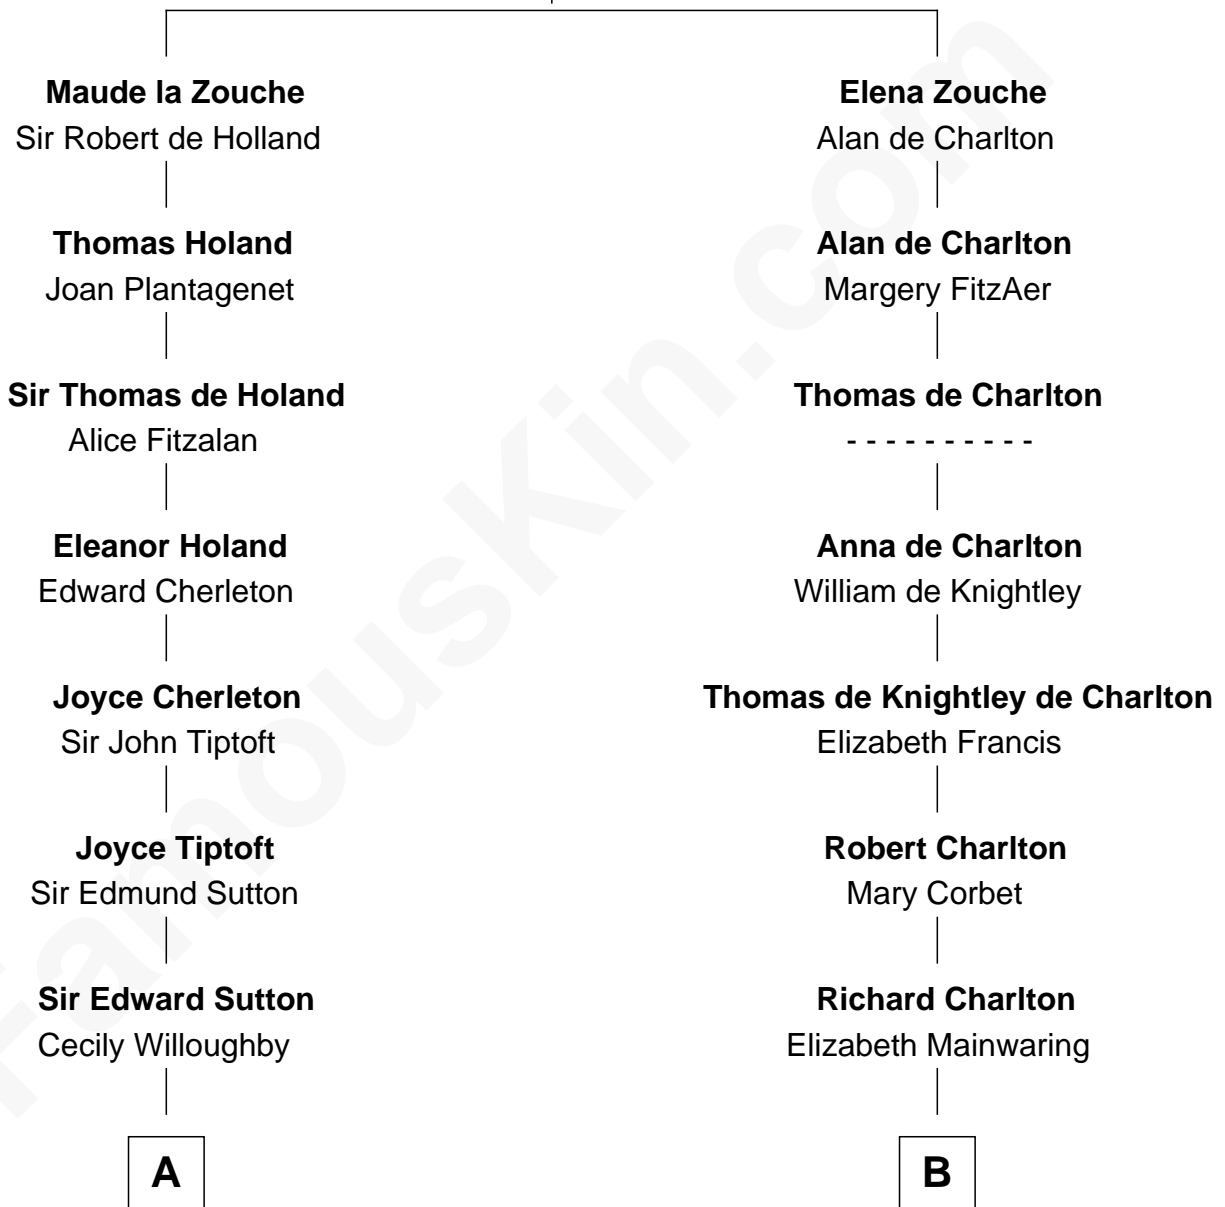

FamousKin.com Relationship Chart of

Humphrey Bogart

Movie Actor

20th cousin of

Calvin Coolidge

30th U.S. President

Sir Alan la Zouche

Eleanor de Segrave

C

Elizabeth Rogers Perkins

Harvey Humphrey

John Perkins Humphrey

Frances Dewey Churchill

Maud Humphrey

Dr. Belmont Deforest Bogart

Humphrey Bogart