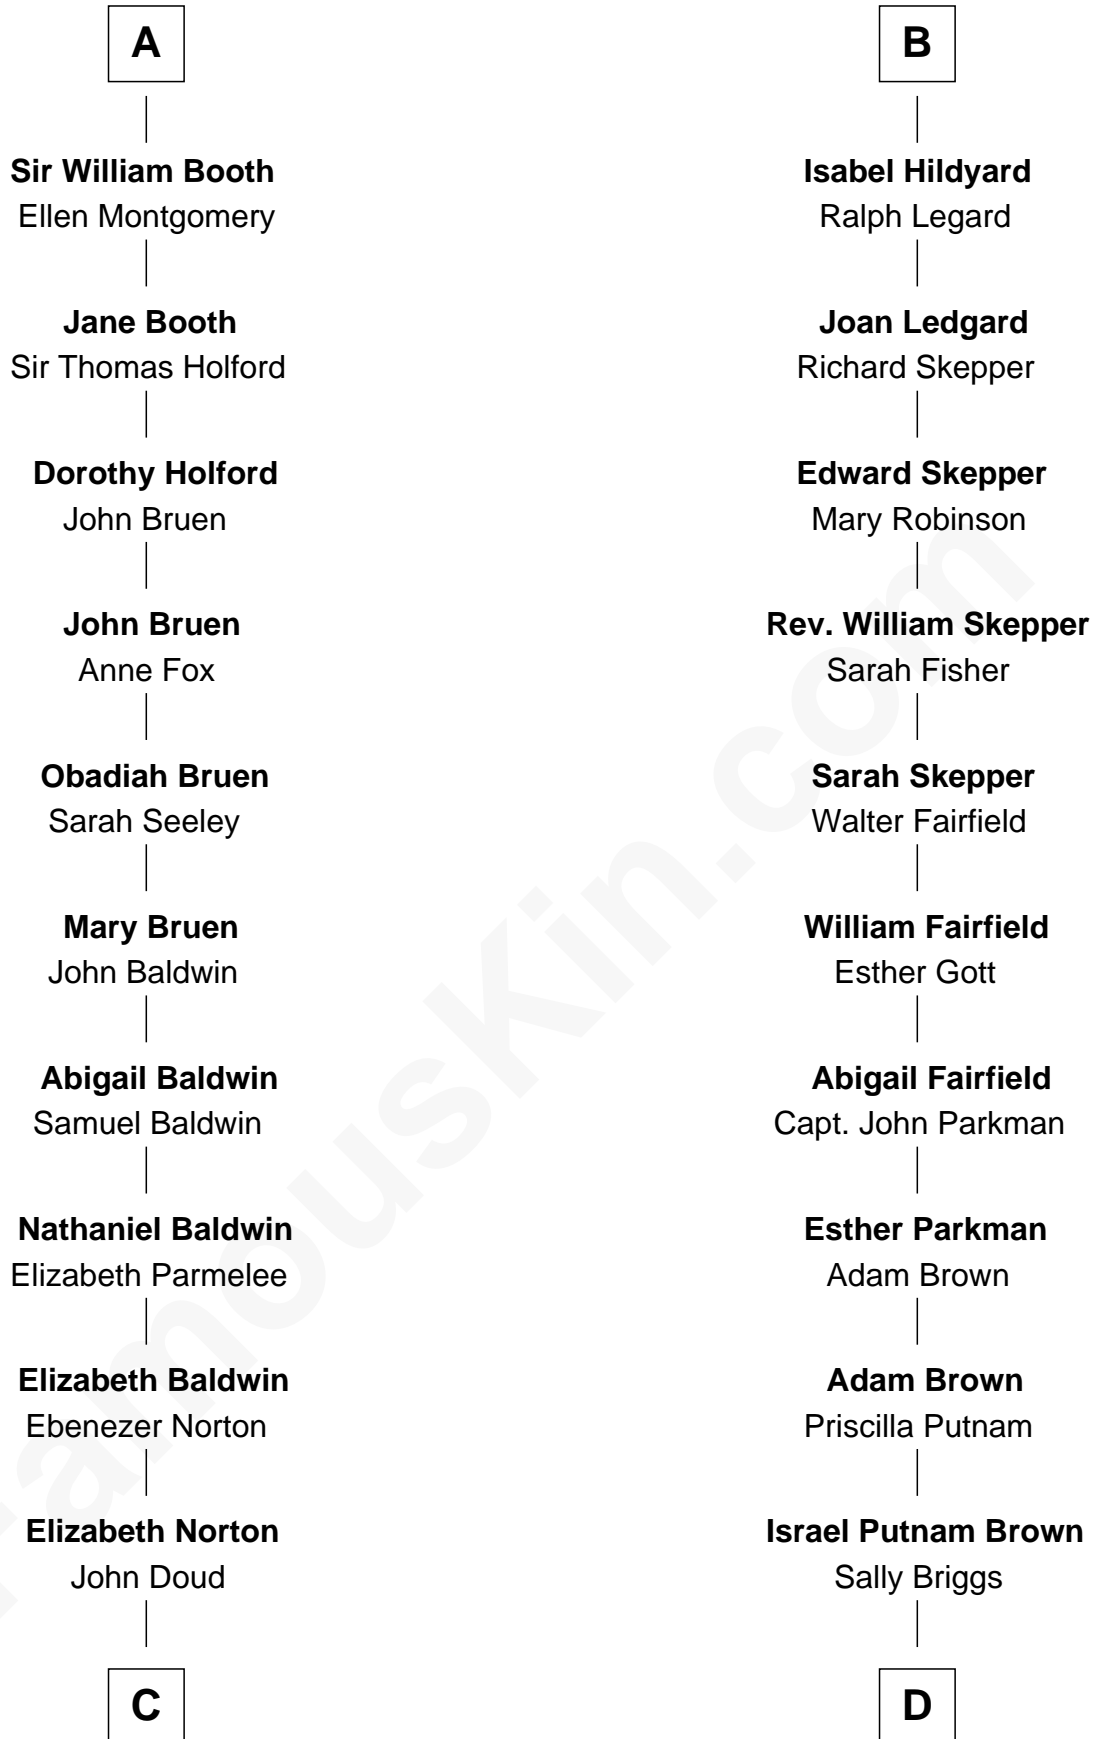

**FamousKin.com**  
**Relationship Chart of**  
**Humphrey Bogart**  
*Movie Actor*

20th cousin 1 time removed of  
**Calvin Coolidge**  
*30th U.S. President*

**Guy de Beauchamp**  
 Alice de Toeni

**C**

**Rachel Doud**  
Jonathan Humphrey

**Harvey Humphrey**  
Elizabeth Rogers Perkins

**John Perkins Humphrey**  
Frances Dewey Churchill

**Maud Humphrey**  
Dr. Belmont Deforest Bogart

**Humphrey Bogart**  
*Movie Actor*

**D**

**Sally Briggs Brown**  
Israel Chase Brewer

**Sarah Almeda Brewer**  
Calvin Galusha Coolidge

**Col. John Calvin Coolidge**  
Victoria Josephine Moor

**Calvin Coolidge**  
*30th U.S. President*

FamousKin.com