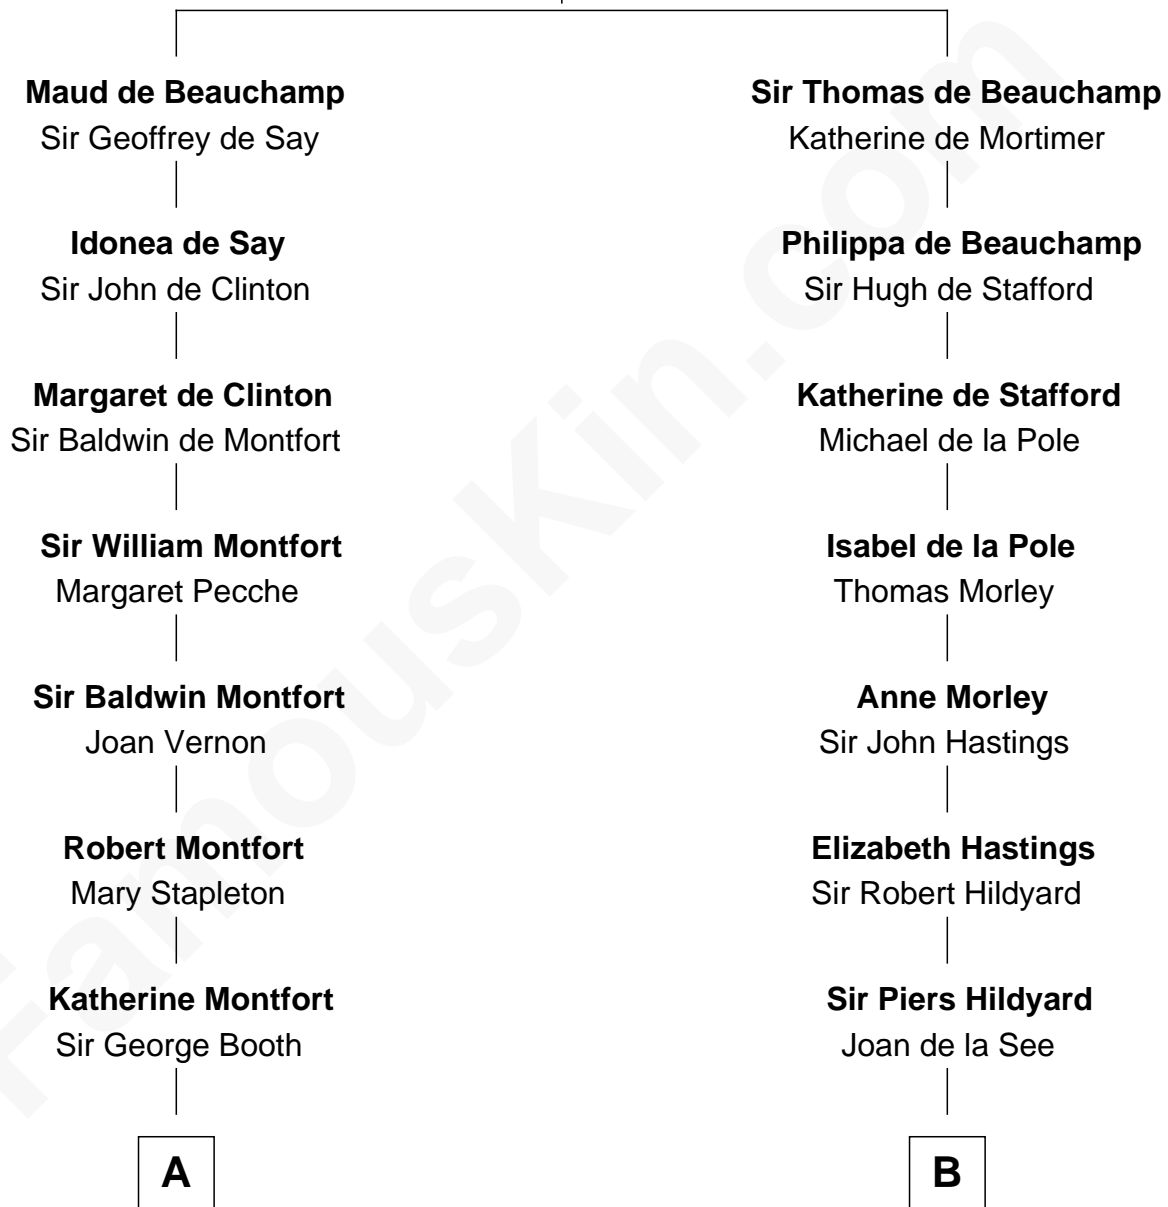

**FamousKin.com**  
**Relationship Chart of**  
**Humphrey Bogart**  
*Movie Actor*

20th cousin 1 time removed of  
**Calvin Coolidge**  
*30th U.S. President*

**Guy de Beauchamp**  
 Alice de Toeni

**C**

**Rachel Doud**  
Jonathan Humphrey

**Harvey Humphrey**  
Elizabeth Rogers Perkins

**John Perkins Humphrey**  
Frances Dewey Churchill

**Maud Humphrey**  
Dr. Belmont Deforest Bogart

**Humphrey Bogart**  
*Movie Actor*

**D**

**Sally Briggs Brown**  
Israel Chase Brewer

**Sarah Almeda Brewer**  
Calvin Galusha Coolidge

**Col. John Calvin Coolidge**  
Victoria Josephine Moor

**Calvin Coolidge**  
*30th U.S. President*

FamousKin.com