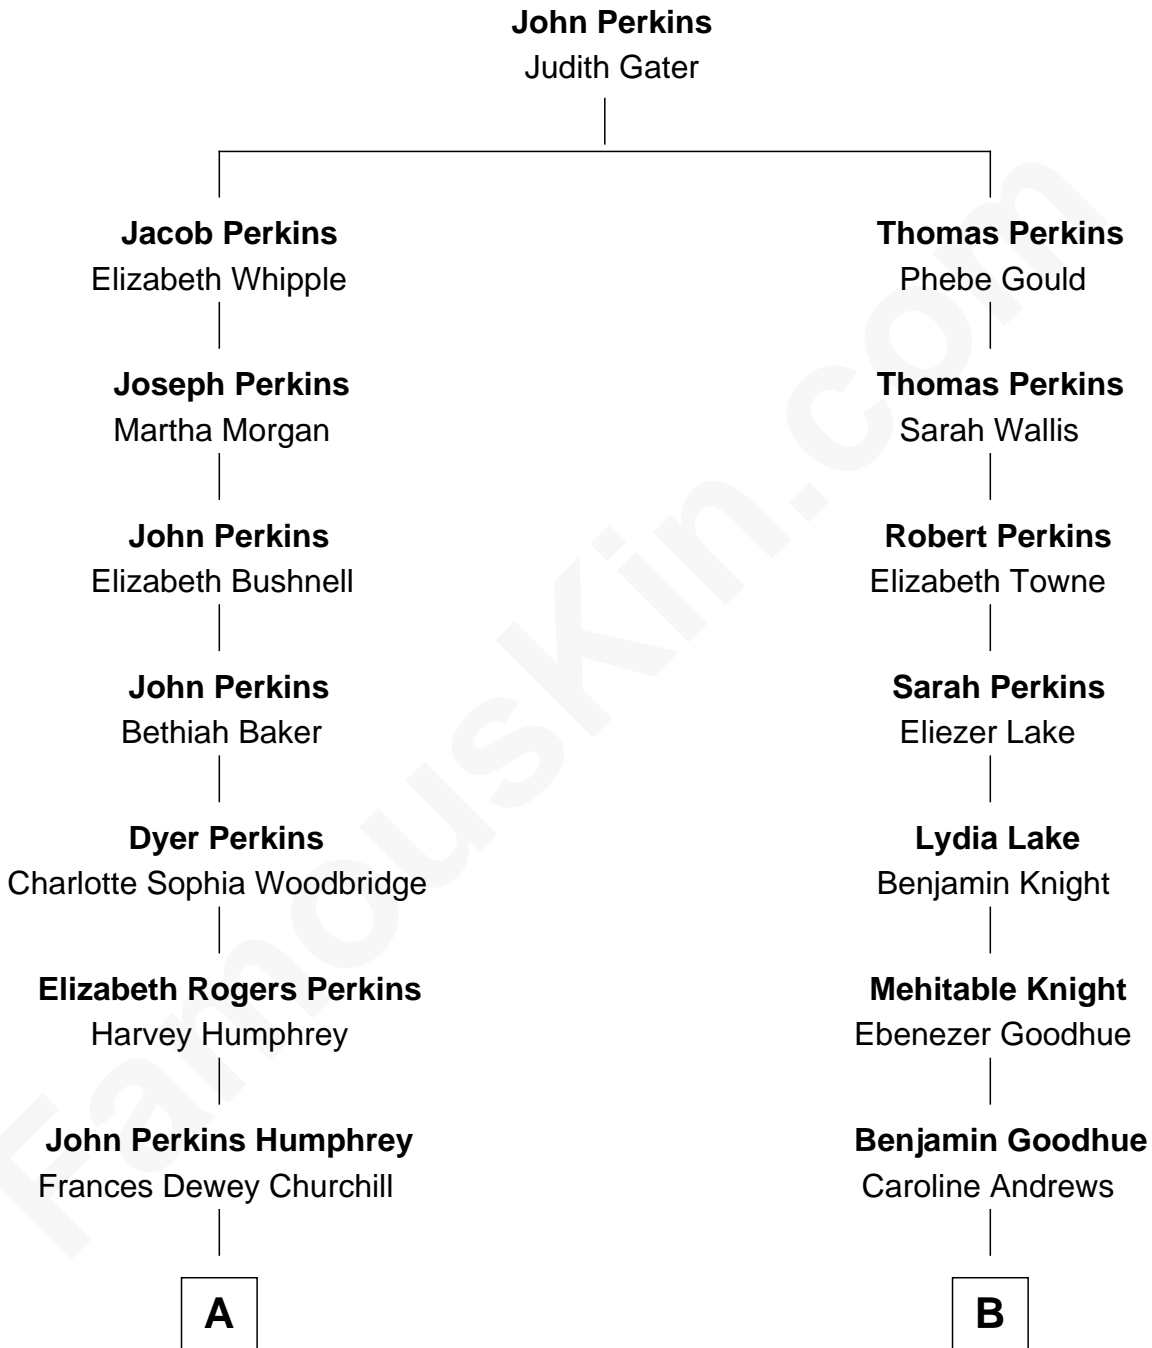

**FamousKin.com**  
**Relationship Chart of**  
**Humphrey Bogart**

*Movie Actor*

8th cousin of

**Grace (Goodhue) Coolidge**  
*First Lady of President Calvin Coolidge*

**A**

**Maud Humphrey**  
Dr. Belmont Deforest Bogart

**Humphrey Bogart**  
*Movie Actor*

**B**

**Andrew Issacler Goodhue**  
Lemira A. Barrett

**Grace (Goodhue) Coolidge**  
*First Lady of Calvin Coolidge*

FamousKin.com