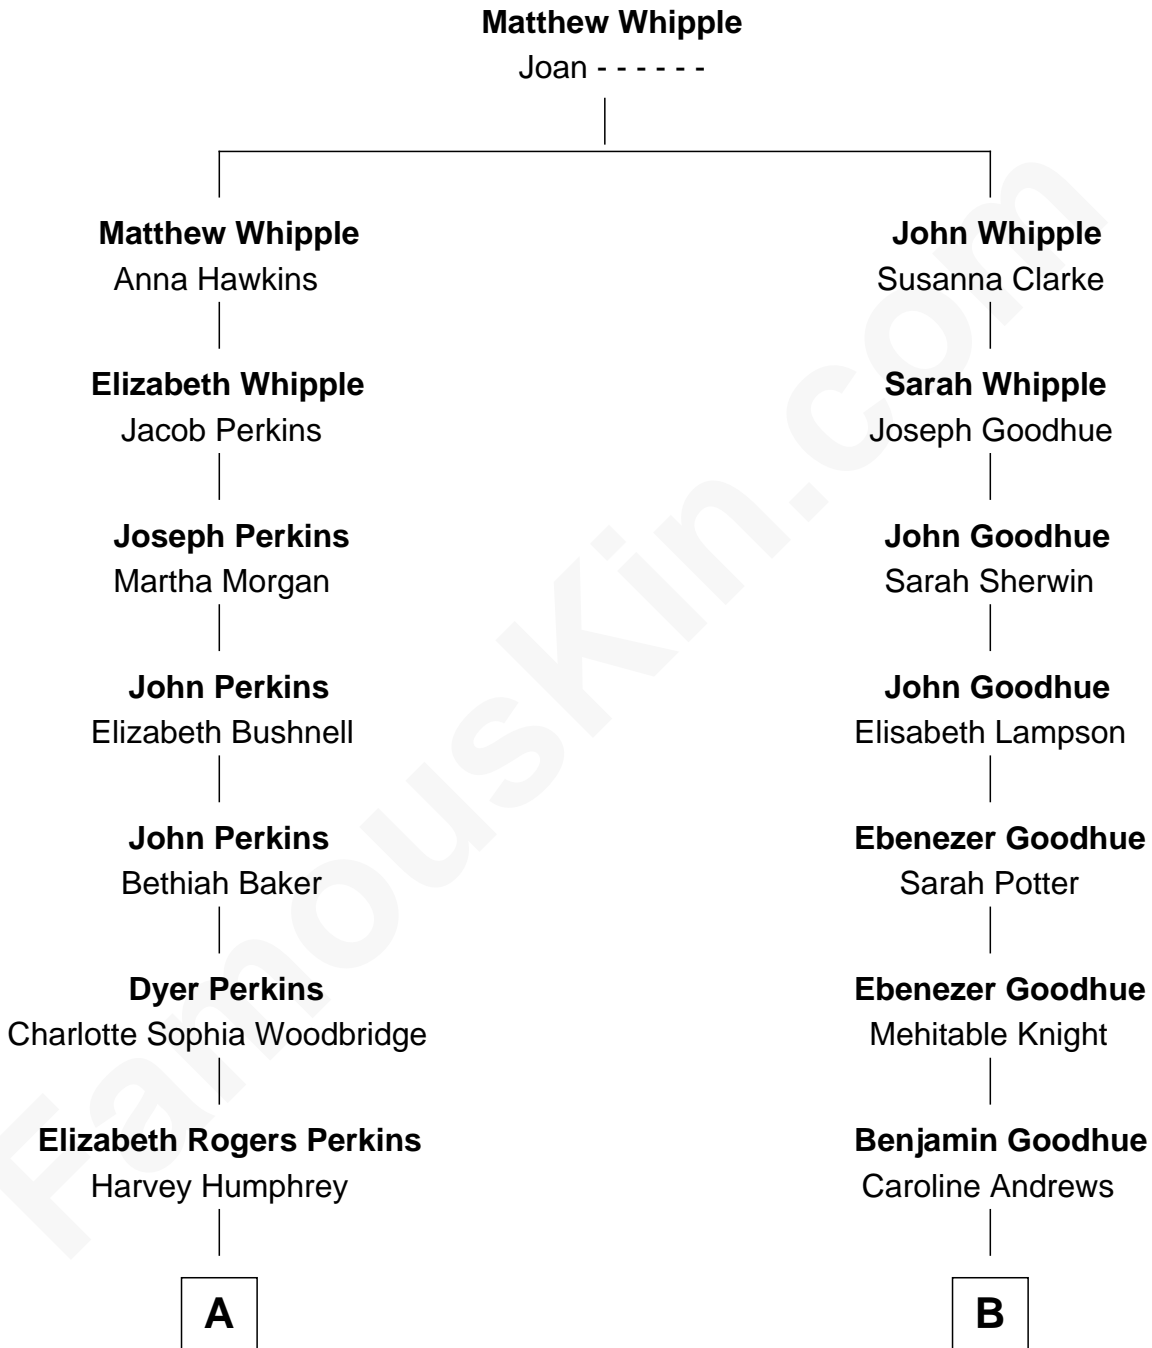

FamousKin.com
Relationship Chart of
Humphrey Bogart
Movie Actor

8th cousin 1 time removed of
Grace (Goodhue) Coolidge
First Lady of President Calvin Coolidge

A

John Perkins Humphrey

Frances Dewey Churchill

Maud Humphrey

Dr. Belmont Deforest Bogart

Humphrey Bogart

Movie Actor

B

Andrew Issaclar Goodhue

Lemira A. Barrett

Grace (Goodhue) Coolidge