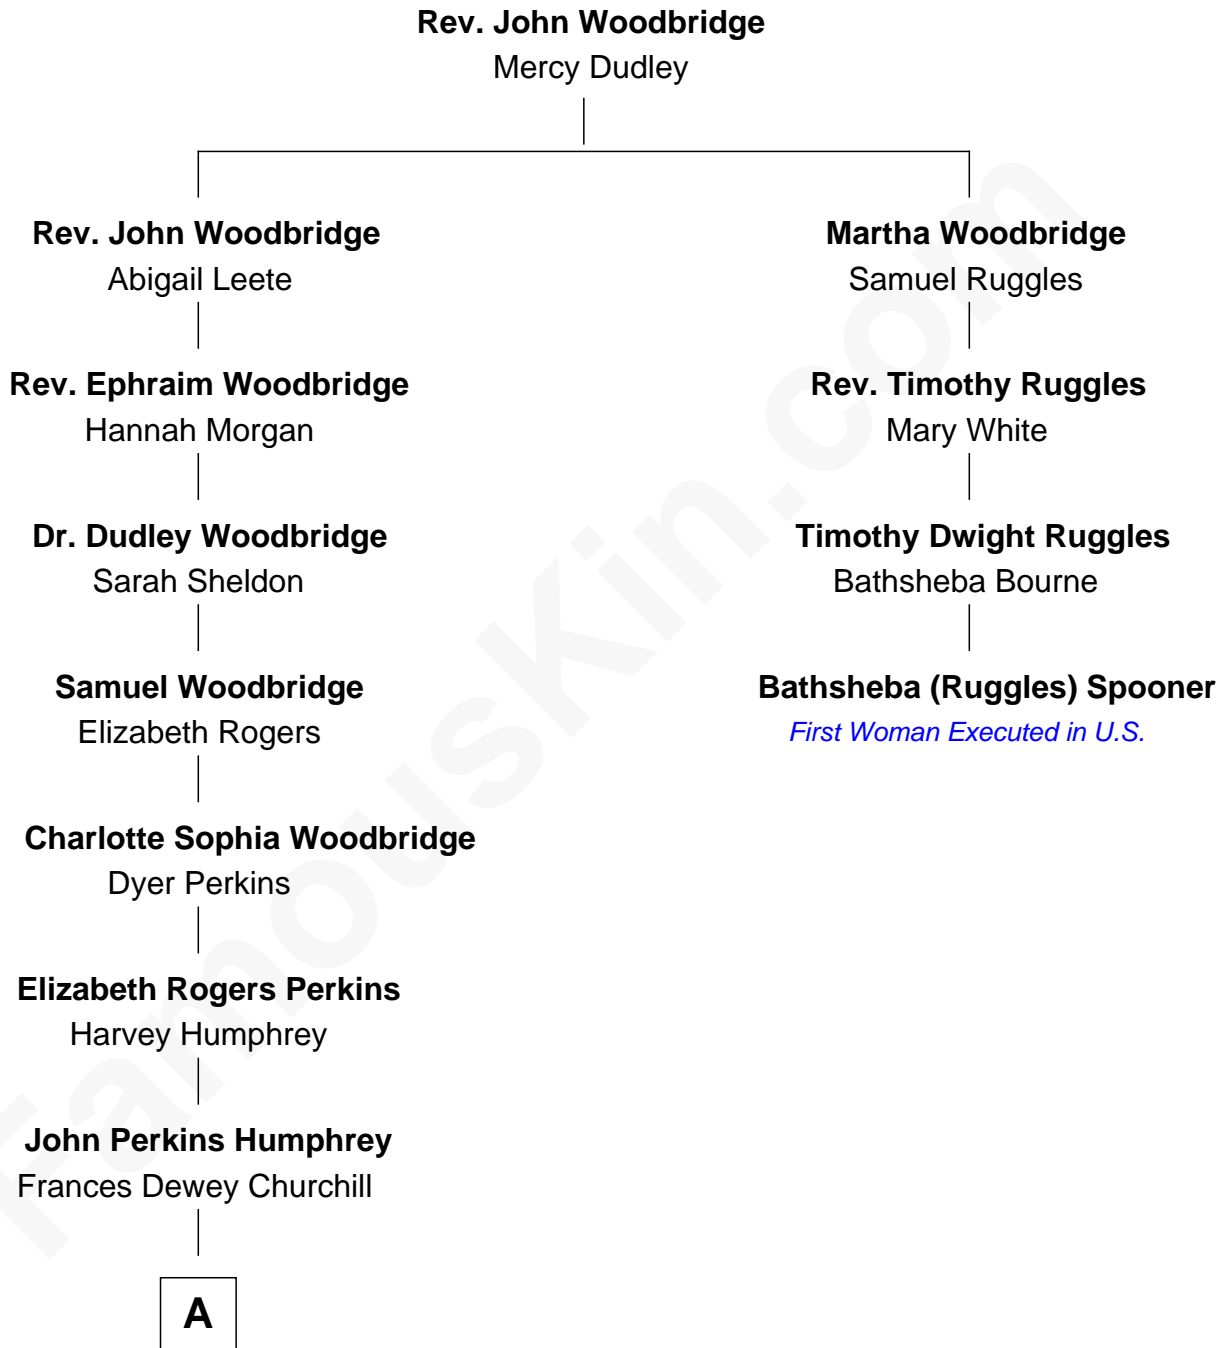

**FamousKin.com**  
**Relationship Chart of**  
**Humphrey Bogart**  
*Movie Actor*

3rd cousin 5 times removed of

**Bathsheba (Ruggles) Spooner**

*First woman executed for murder in U.S. by non-British government*

**A**

—  
**Maud Humphrey**  
Dr. Belmont Deforest Bogart

—  
**Humphrey Bogart**  
*Movie Actor*

FamousKin.com