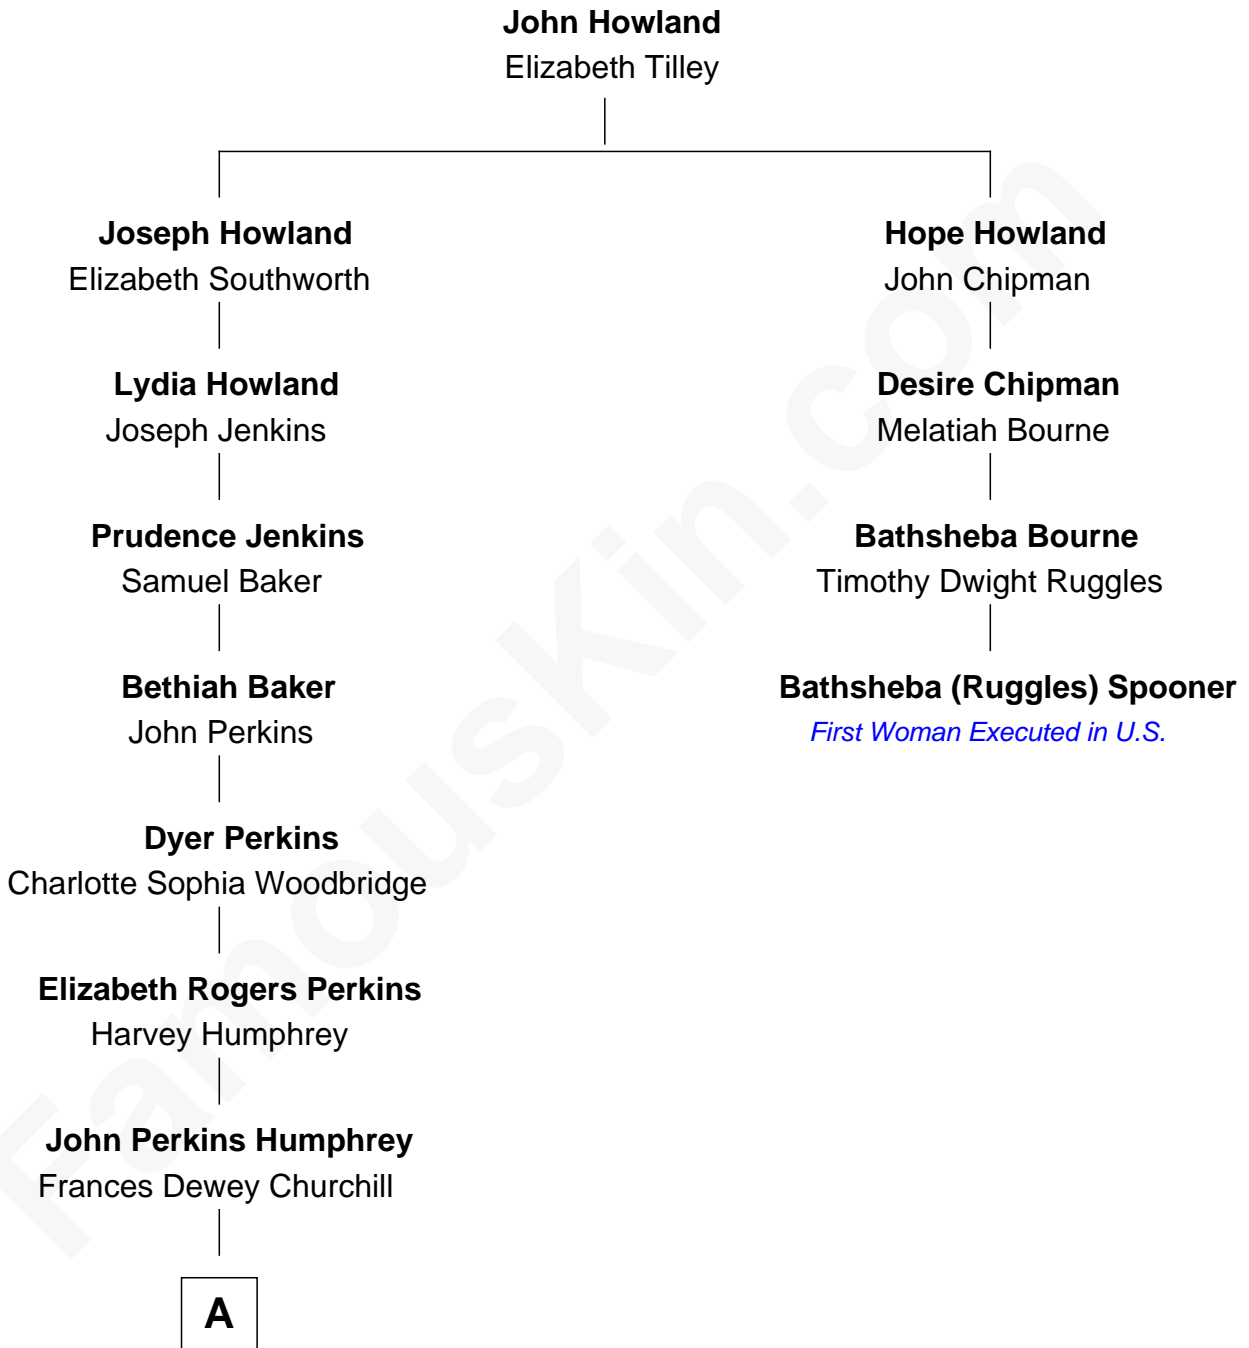

**FamousKin.com**  
**Relationship Chart of**  
**Humphrey Bogart**  
*Movie Actor*

3rd cousin 5 times removed of

**Bathsheba (Ruggles) Spooner**

*First woman executed for murder in U.S. by non-British government*

**A**

—  
**Maud Humphrey**  
Dr. Belmont Deforest Bogart

—  
**Humphrey Bogart**  
*Movie Actor*

FamousKin.com