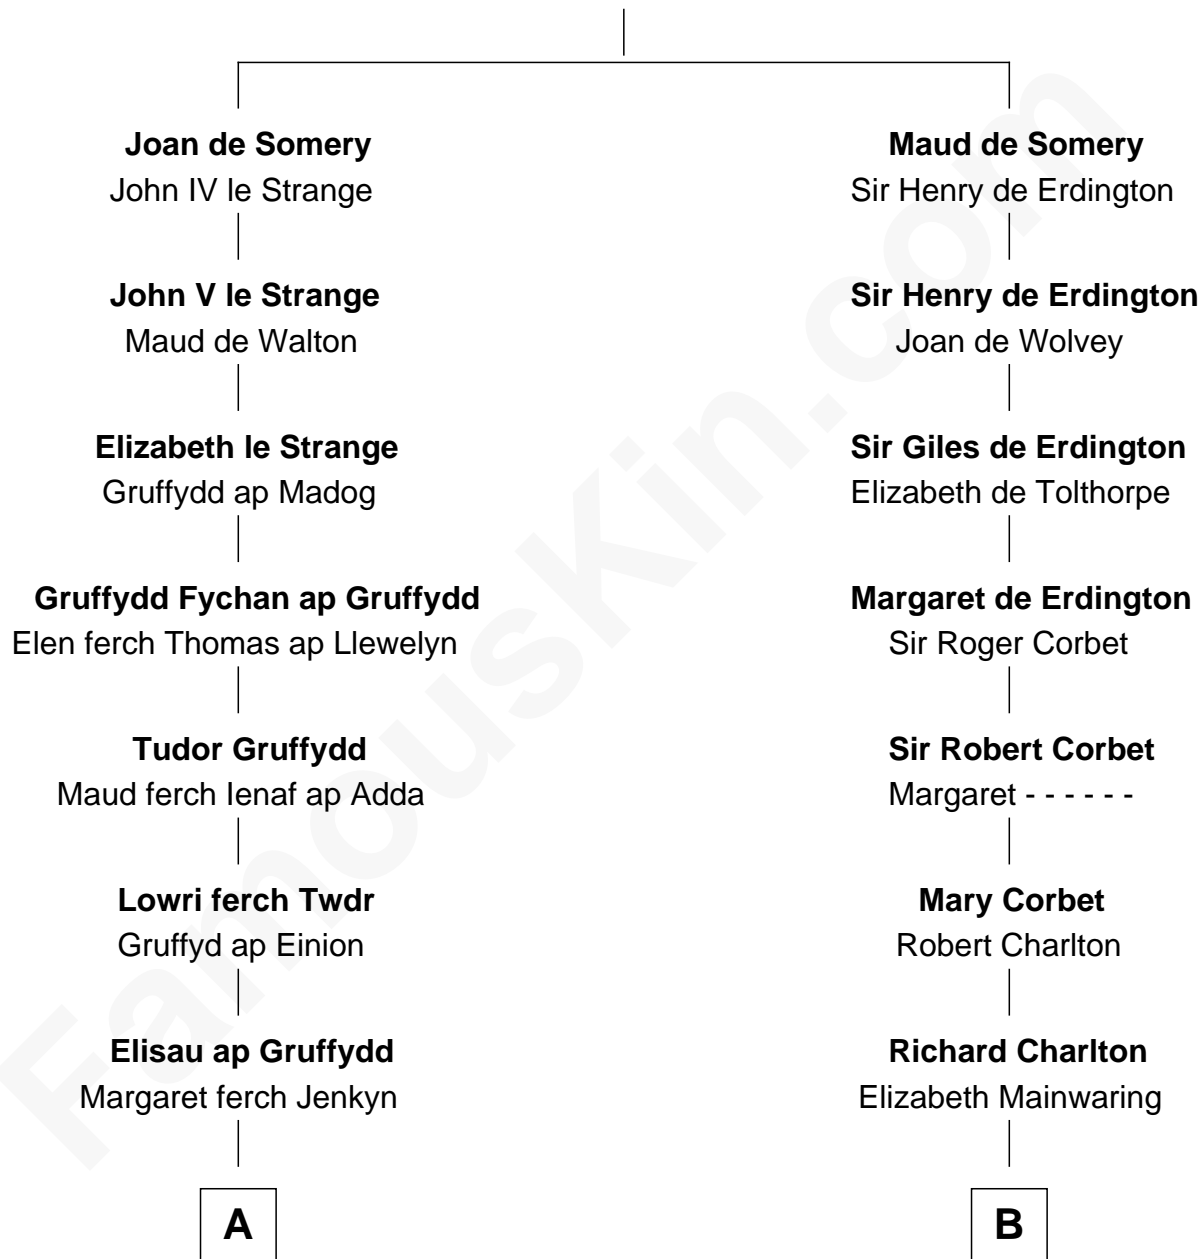

**FamousKin.com**  
**Relationship Chart of**  
**Humphrey Bogart**  
*Movie Actor*

19th cousin 1 time removed of  
**Norman Rockwell**  
*American Artist*

**Sir Roger de Somery**  
 Nichole d'Aubenev

FamousKin.com