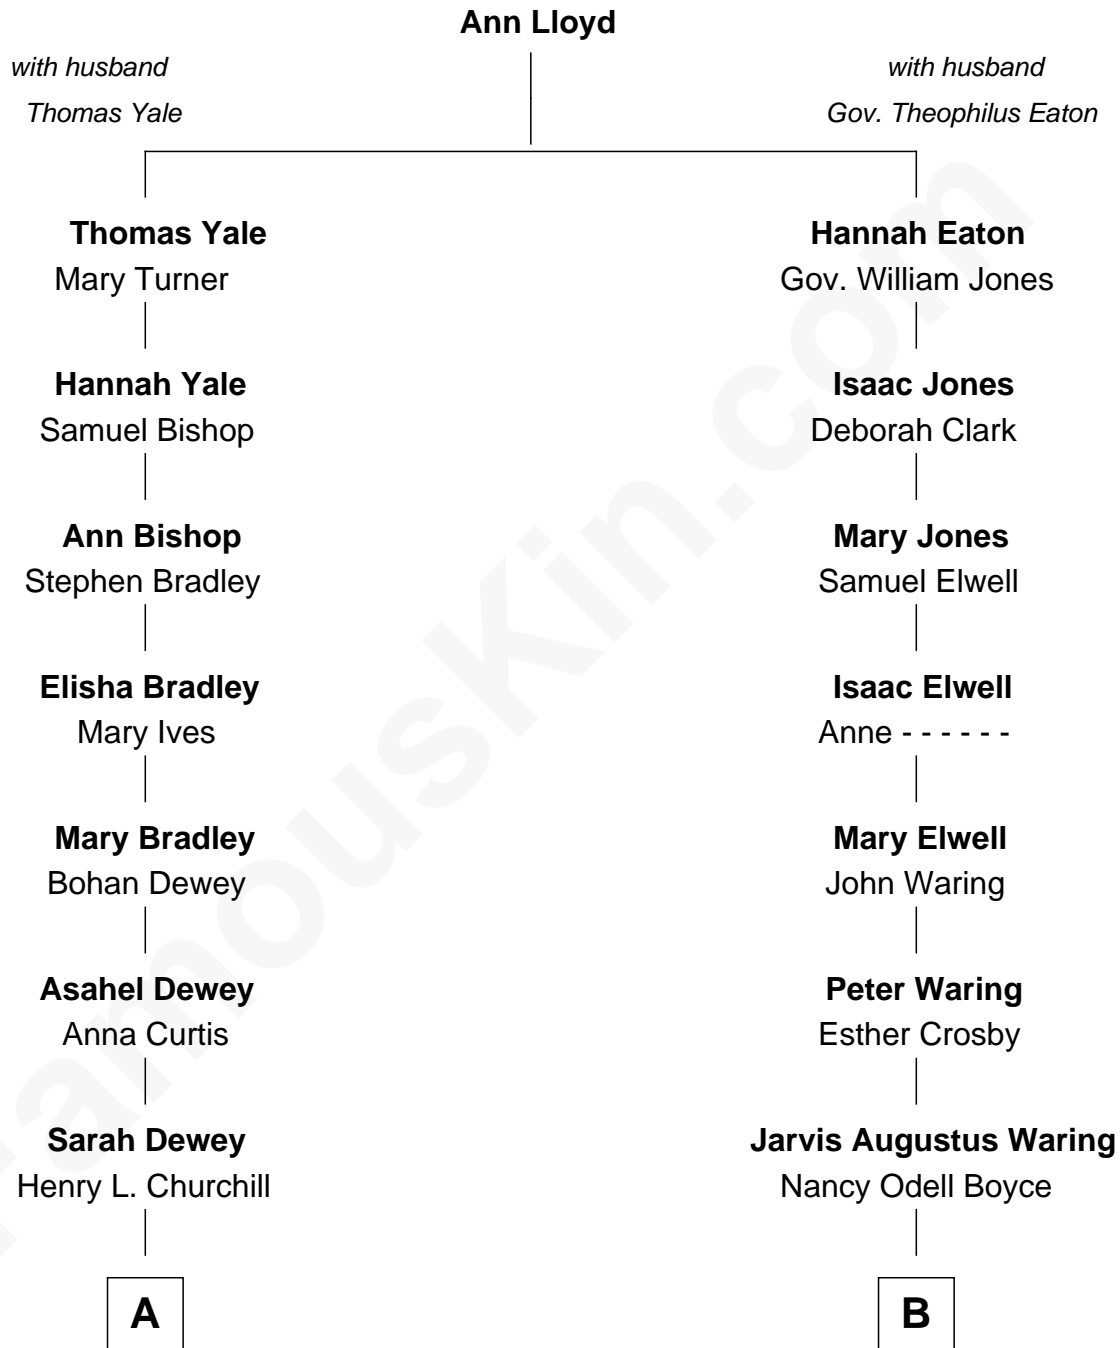

# FamousKin.com Relationship Chart of

**Humphrey Bogart**

*Movie Actor*

9th cousin of

**Norman Rockwell**

*American Artist*

FamousKin.com