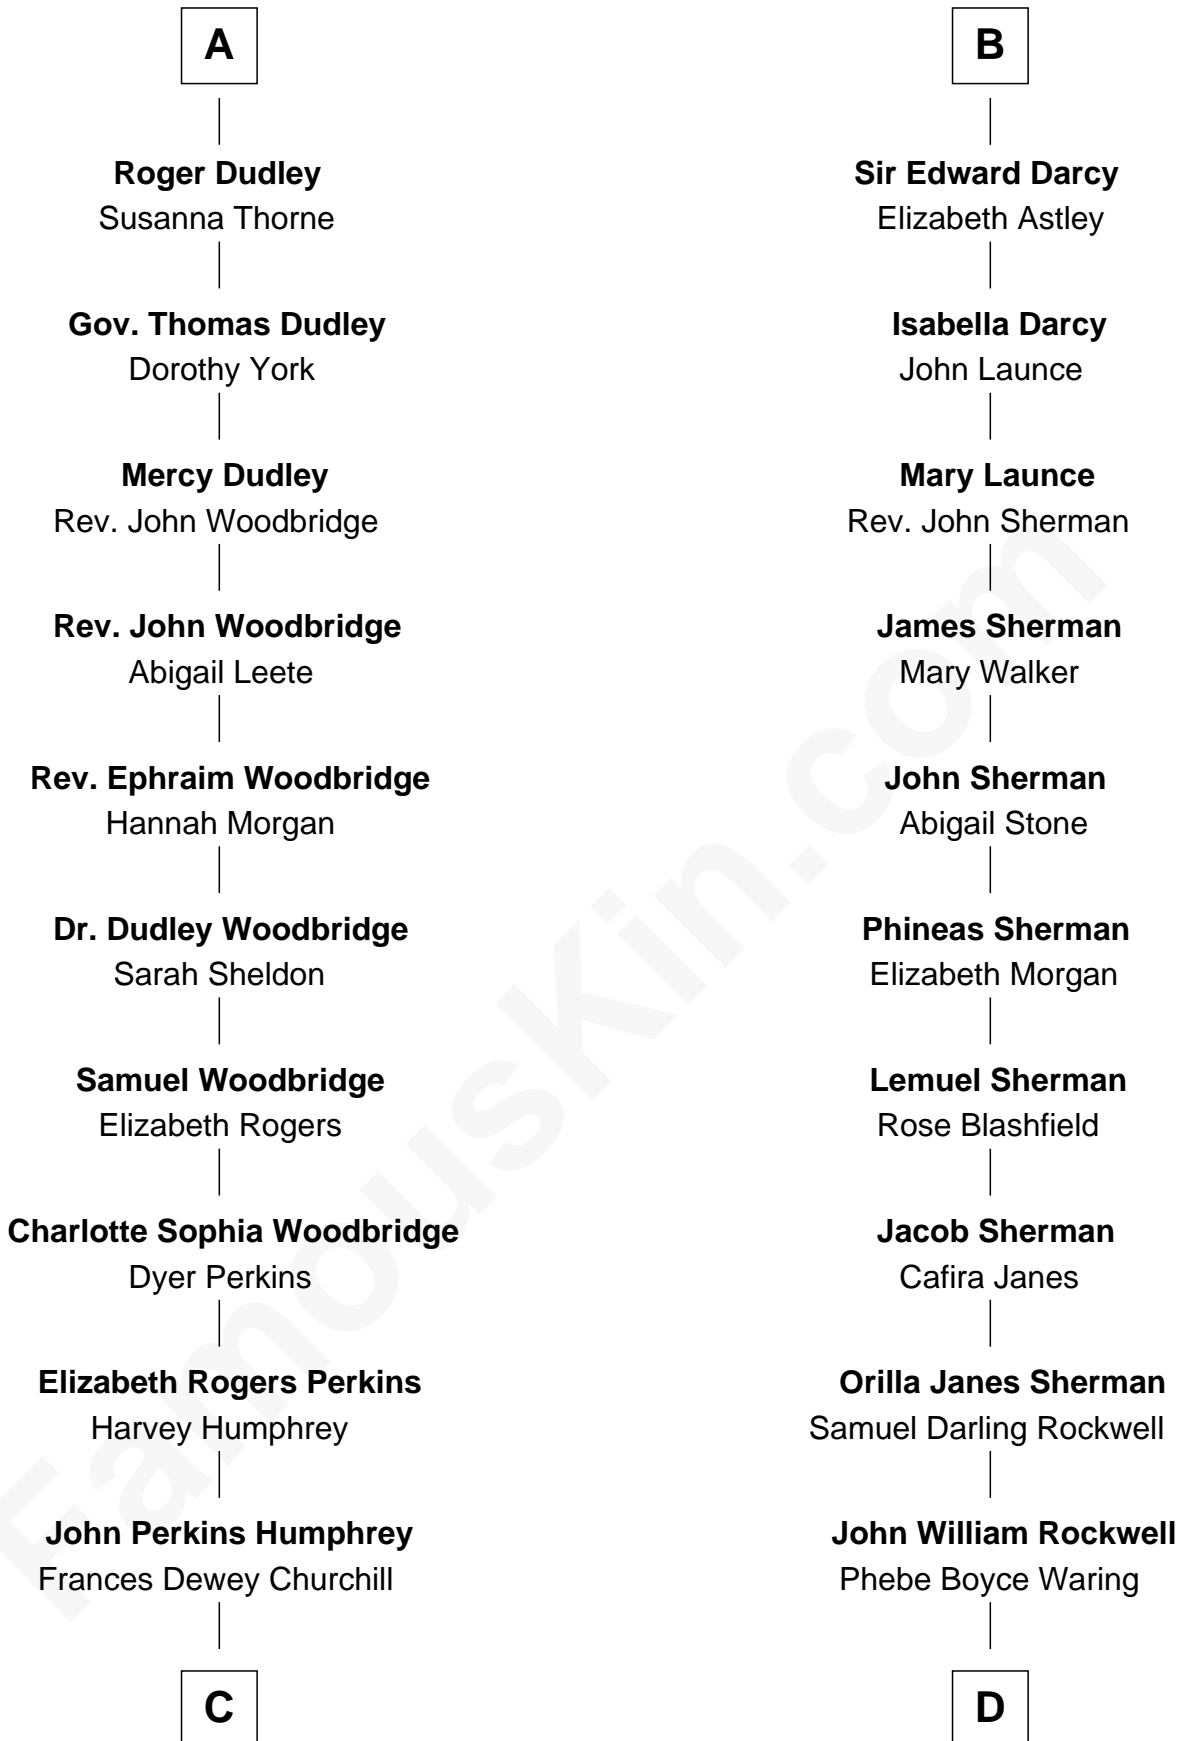

FamousKin.com Relationship Chart of

Humphrey Bogart

Movie Actor

18th cousin of

Norman Rockwell

American Artist

Sir Reynold de Grey

Eleanor le Strange

Sir Reynold Grey

Margaret de Ros

Margaret Grey

Sir William Bonville

William Bonville

Elizabeth Harington

William Bonville

Katherine Neville

Ida Grey

John Cokayne

Elizabeth Cokayne

Sir Laurence Cheney

Elizabeth Cheney

Sir Frederick Tilney

Elizabeth Tilney

Sir Humphrey Bourchier

Margaret Bourchier

Sir Thomas Bryan

Elizabeth Bryan

Sir Nicholas Carew

Mary Carew

Sir Arthur Darcy

B

FamousKin.com