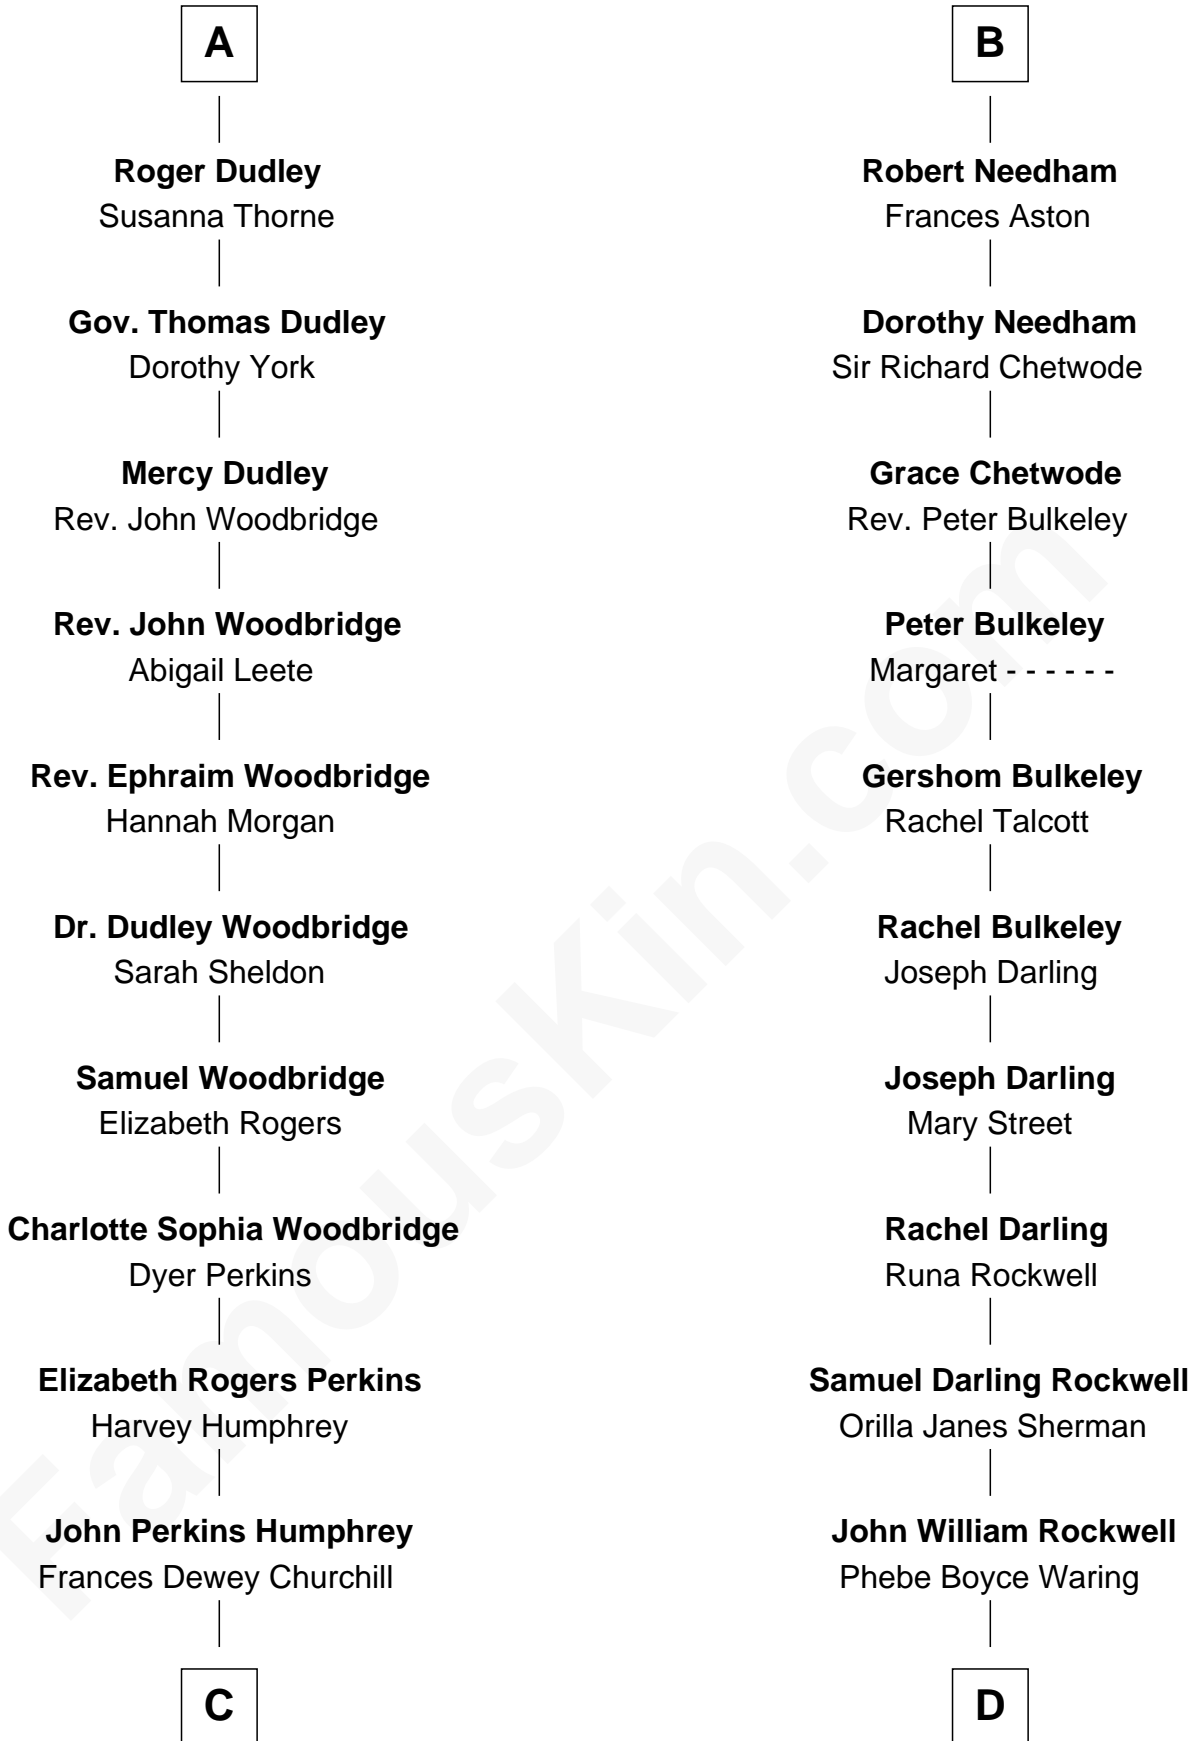

FamousKin.com Relationship Chart of

Humphrey Bogart

Movie Actor

18th cousin of

Norman Rockwell

American Artist

Richard Fitzalan
Eleanor Plantagenet

Alice Fitzalan
Sir Thomas de Holand

Eleanor Holand
Edward Cherleton

Joyce Cherleton
Sir John Tiptoft

Joyce Tiptoft
Sir Edmund Sutton

Sir Edward Sutton
Cecily Willoughby

Sir John Sutton
Cecily Grey

Sir Henry Dudley
----- Ashton

Probable

A

Sir Richard Fitzalan
Elizabeth de Bohun

Joan Fitzalan
Sir William Beauchamp

Joan Beauchamp
James Butler

Elizabeth Butler
John Talbot

Sir Gilbert Talbot
Audrey Cotton

Sir John Talbot
Margaret Troutbeck

Anne Talbot
Thomas Needham

B

FamousKin.com