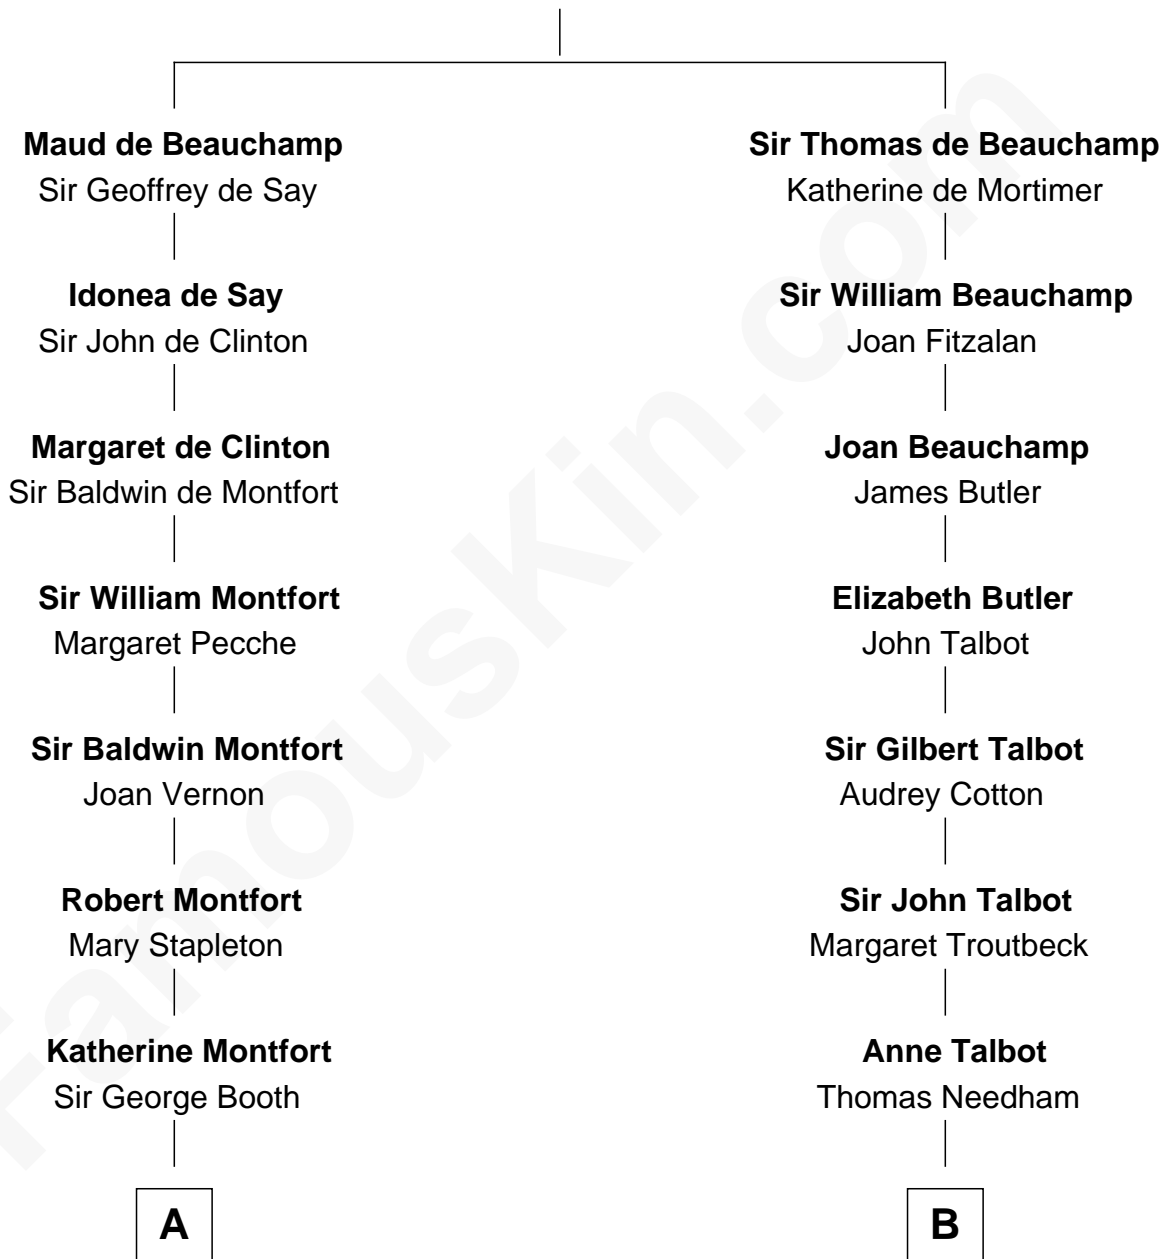

FamousKin.com
Relationship Chart of
Humphrey Bogart
Movie Actor

18th cousin 3 times removed of
Norman Rockwell
American Artist

Guy de Beauchamp
 Alice de Toeni

C

Rachel Doud
Jonathan Humphrey

Harvey Humphrey
Elizabeth Rogers Perkins

John Perkins Humphrey
Frances Dewey Churchill

Maud Humphrey
Dr. Belmont Deforest Bogart

Humphrey Bogart
Movie Actor

D

Jarvis Waring Rockwell
Anne Mary Hill

Norman Rockwell
American Artist

FamousKin.com