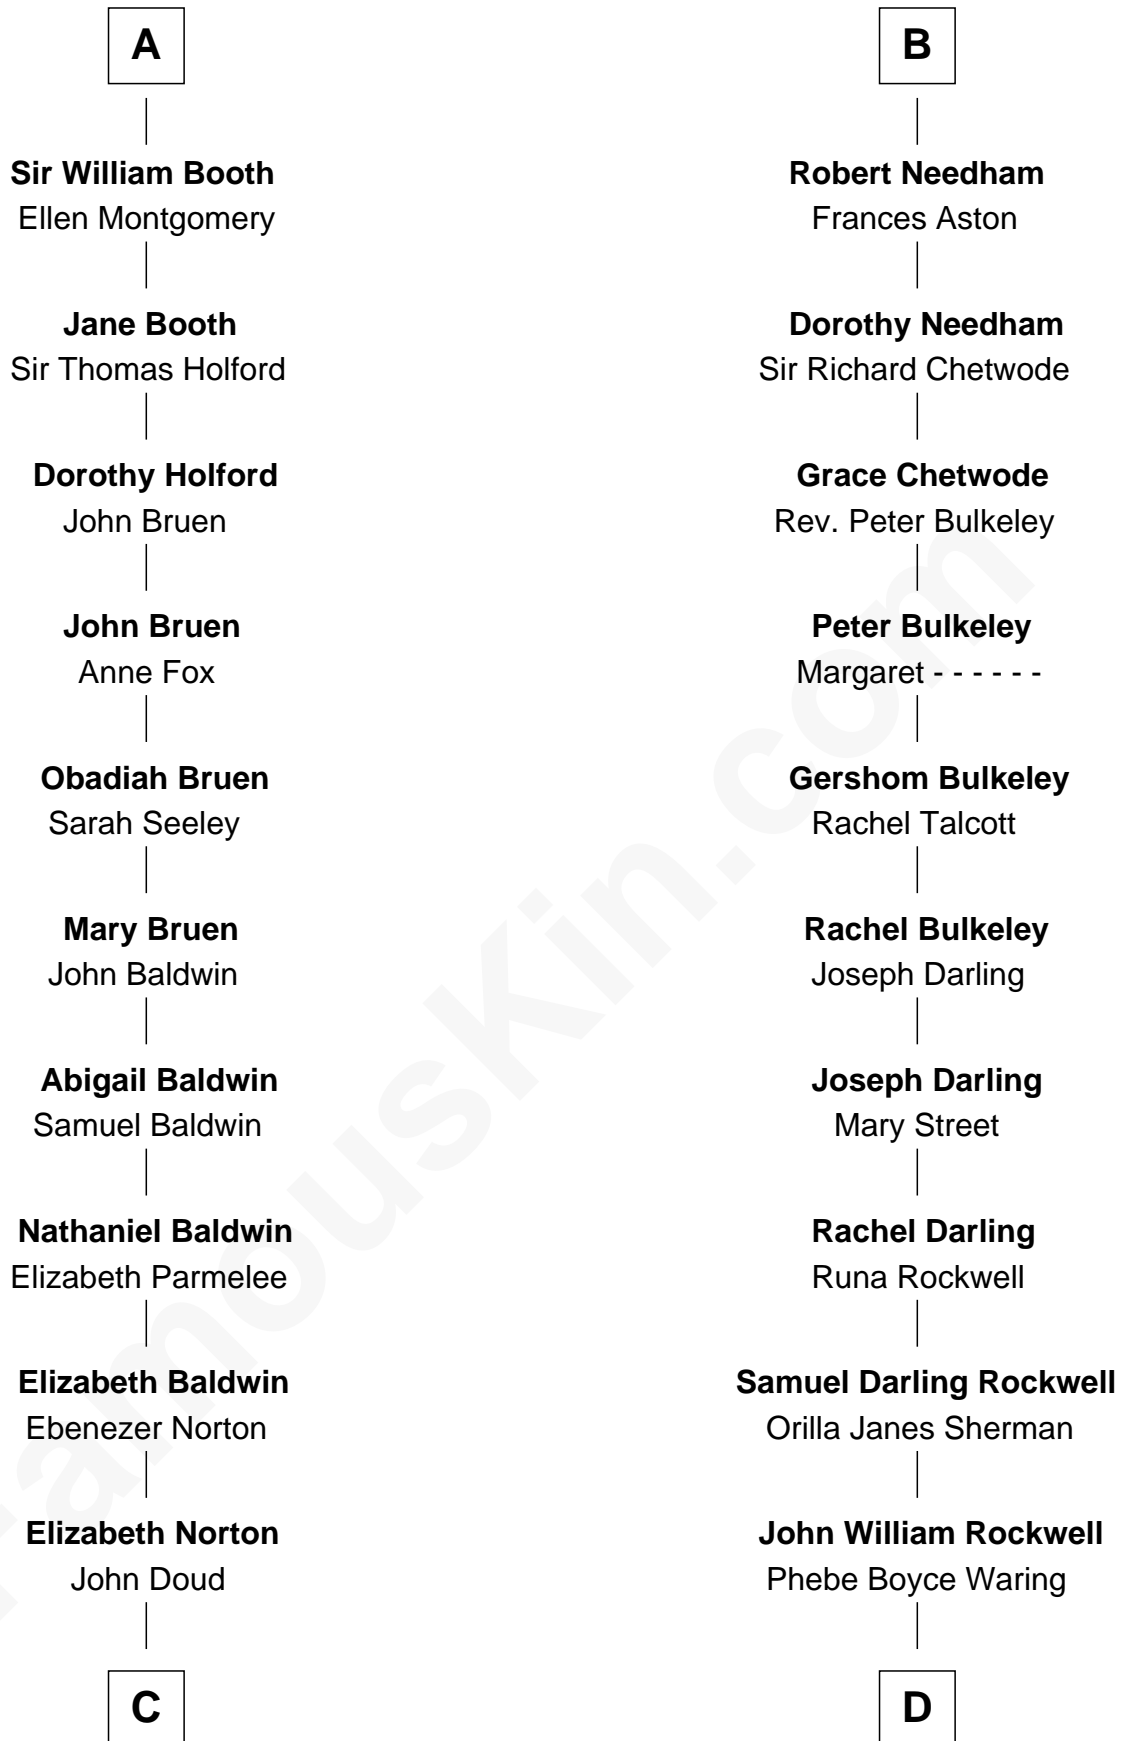

FamousKin.com
Relationship Chart of
Humphrey Bogart
Movie Actor

18th cousin 3 times removed of
Norman Rockwell
American Artist

Guy de Beauchamp
 Alice de Toeni

C

Rachel Doud
Jonathan Humphrey

Harvey Humphrey
Elizabeth Rogers Perkins

John Perkins Humphrey
Frances Dewey Churchill

Maud Humphrey
Dr. Belmont Deforest Bogart

Humphrey Bogart
Movie Actor

D

Jarvis Waring Rockwell
Anne Mary Hill

Norman Rockwell
American Artist

FamousKin.com