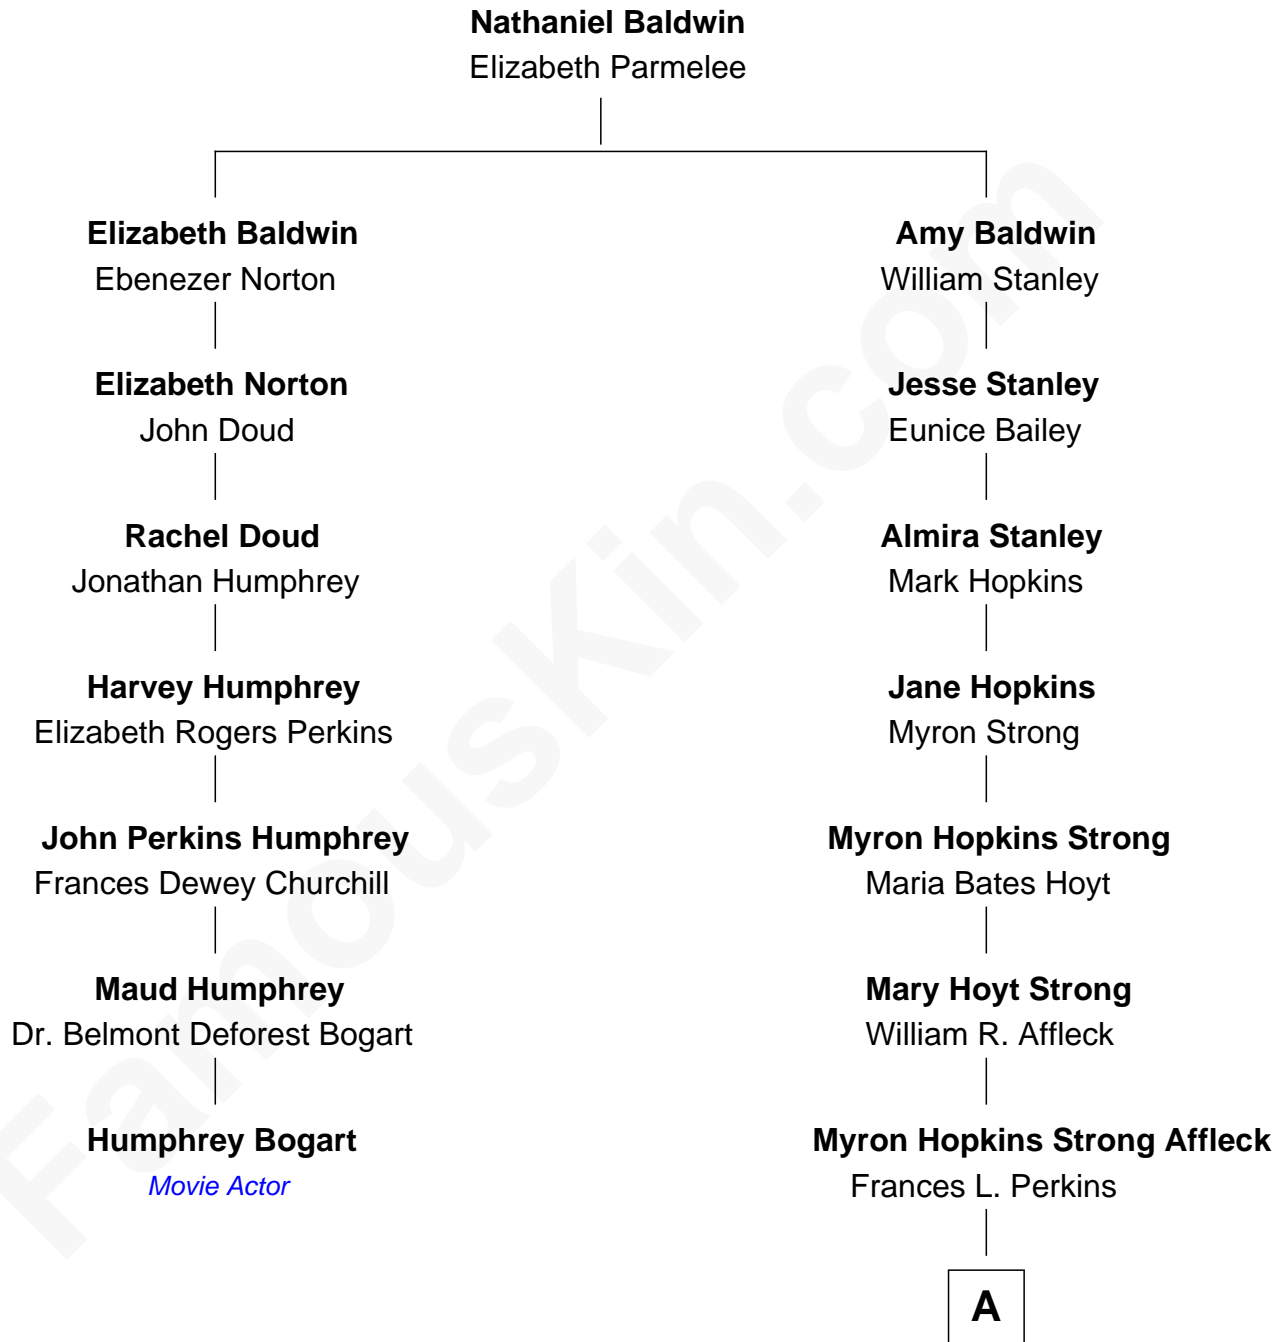

FamousKin.com
Relationship Chart of
Humphrey Bogart
Movie Actor

6th cousin 3 times removed of
Ben Affleck
Movie Actor

A

|
Myron Hopkins Strong Affleck

Nancy Louise Byers

|
Timothy Byers Affleck

Christopher Anne Boldt

|
Ben Affleck

Movie Actor

FamousKin.com