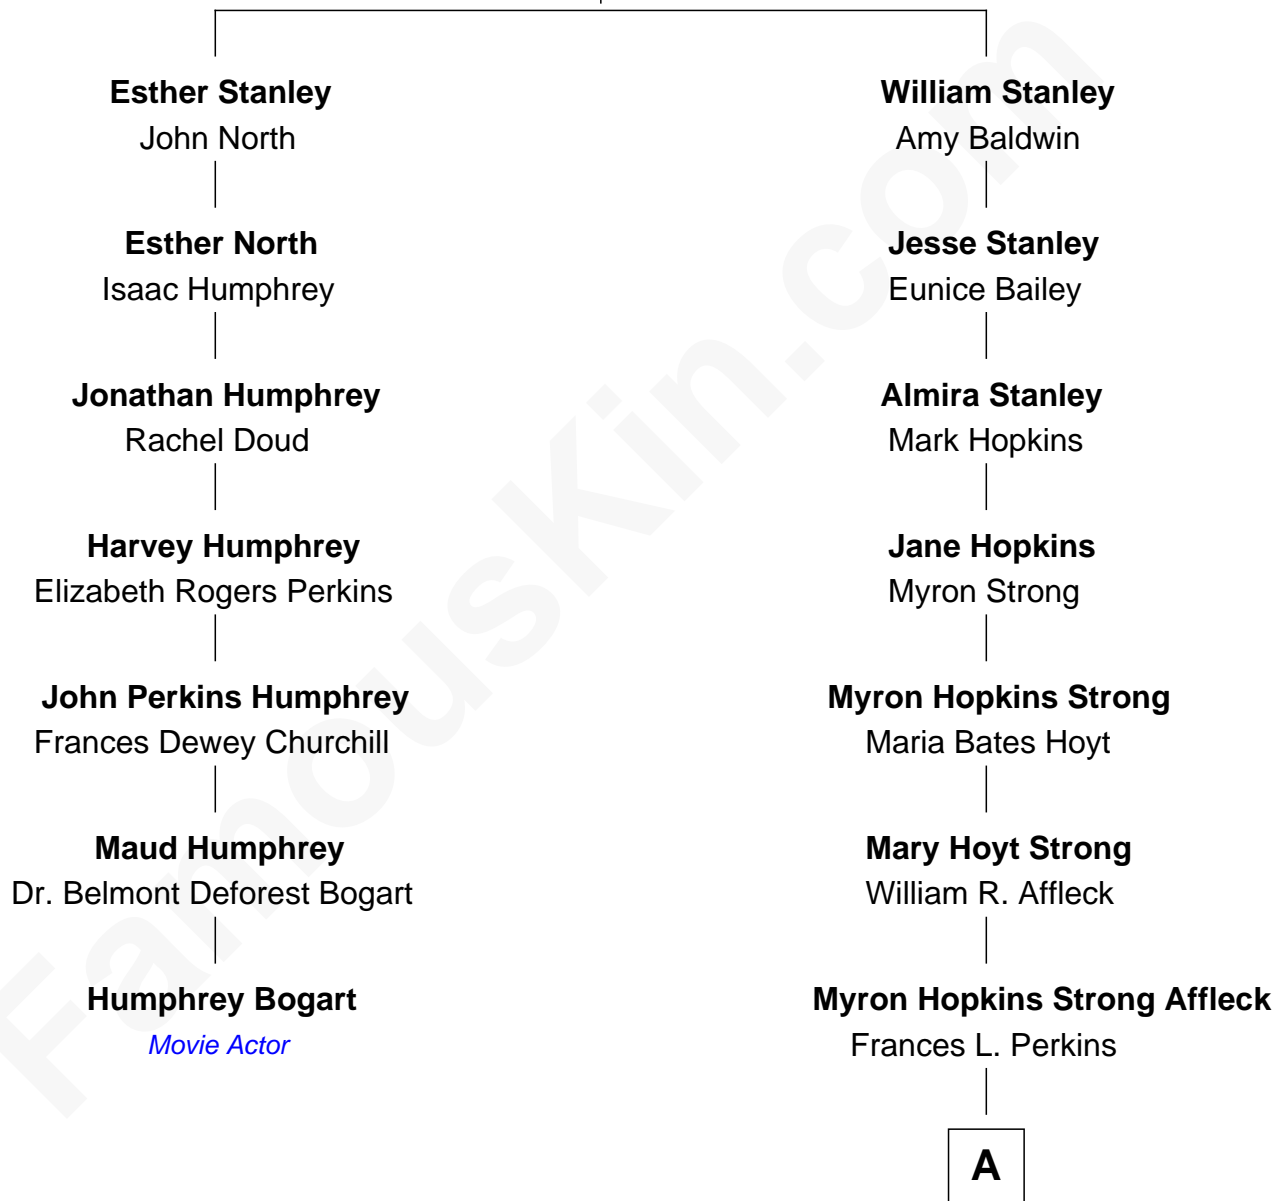

FamousKin.com

Relationship Chart of

Humphrey Bogart

Movie Actor

6th cousin 3 times removed of

Ben Affleck

Movie Actor

Nathaniel Stanley

Sarah Smith

A

Myron Hopkins Strong Affleck

Nancy Louise Byers

Timothy Byers Affleck

Christopher Anne Boldt

Ben Affleck

Movie Actor