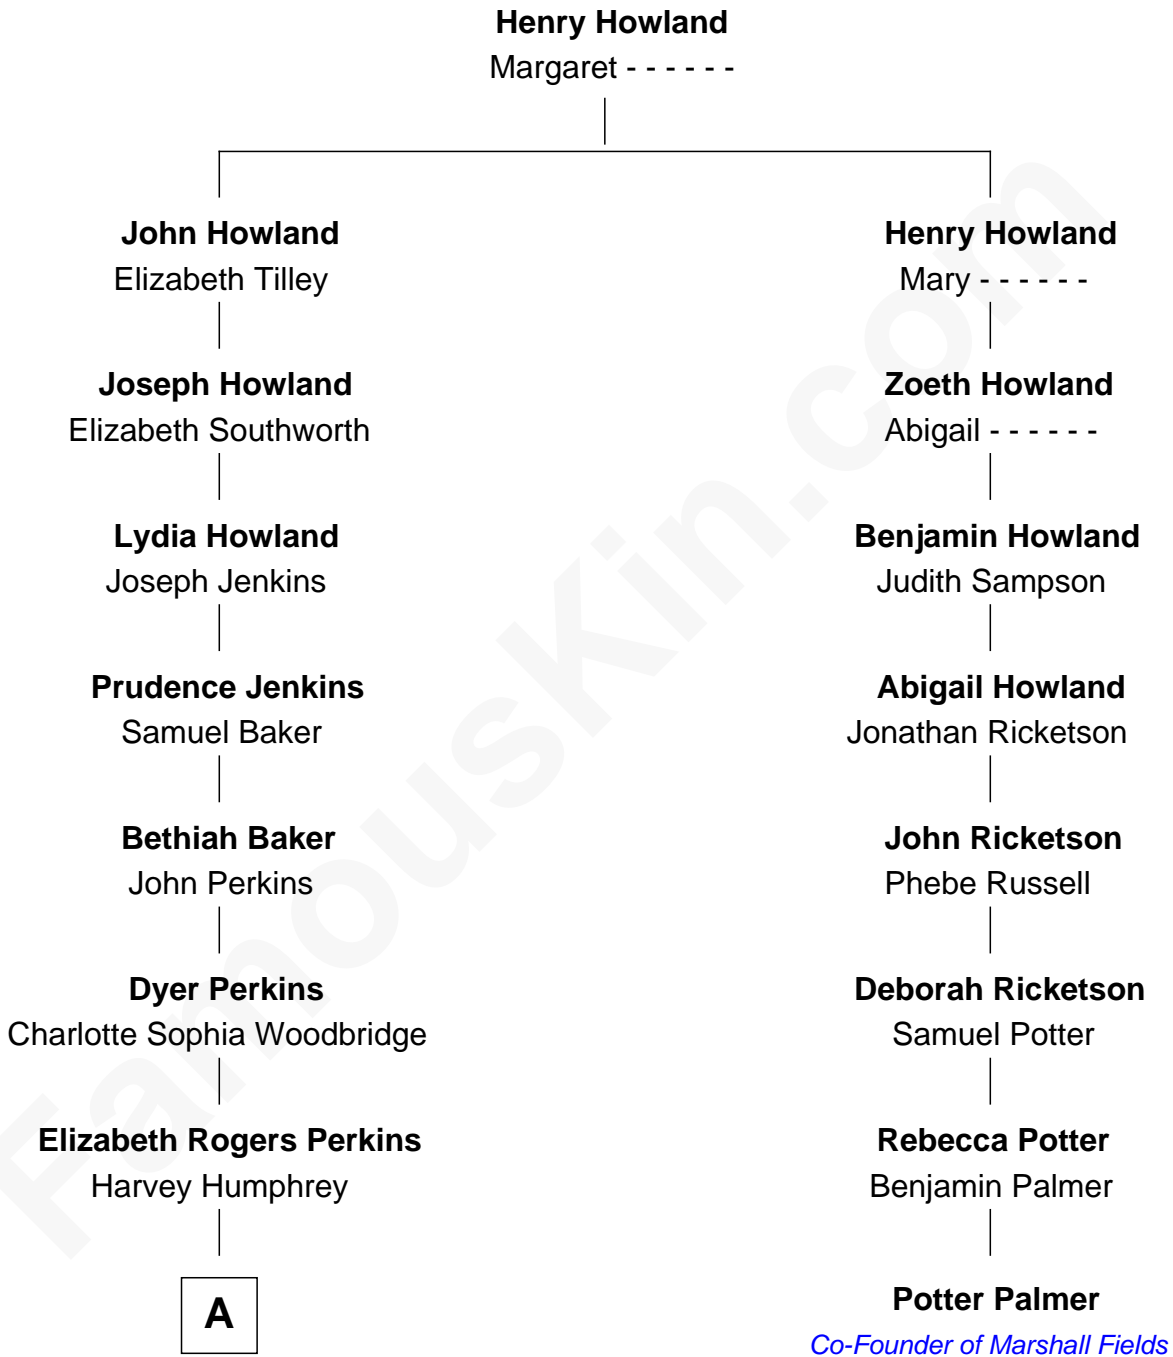

FamousKin.com
Relationship Chart of
Humphrey Bogart
Movie Actor

7th cousin 2 times removed of
Potter Palmer
Co-Founder of Marshall Fields

A

—
John Perkins Humphrey

Frances Dewey Churchill

—
Maud Humphrey

Dr. Belmont Deforest Bogart

—
Humphrey Bogart

Movie Actor

FamousKin.com