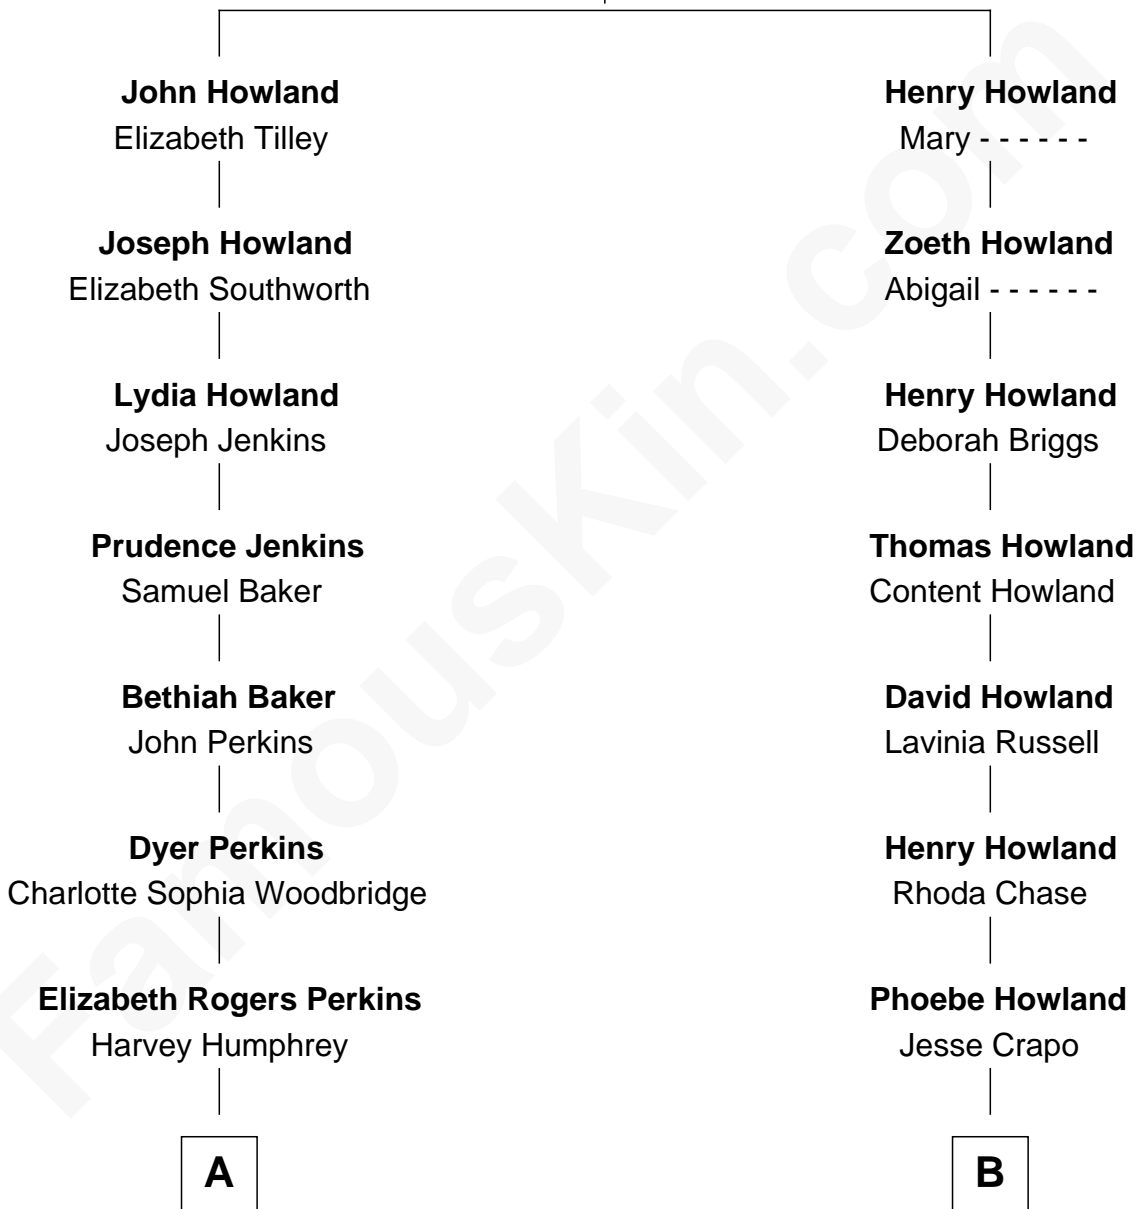

FamousKin.com Relationship Chart of

Humphrey Bogart

Movie Actor

9th cousin of

William Durant

Co-Founder of General Motors and Founder of Frigidaire

Henry Howland

Margaret - - - - -

Henry Howland Crapo

Mary Anne Slocum

Rebecca Folger Crapo

William Clark Durant

William Durant

Co-Founder of General Motors

FamousKin.com