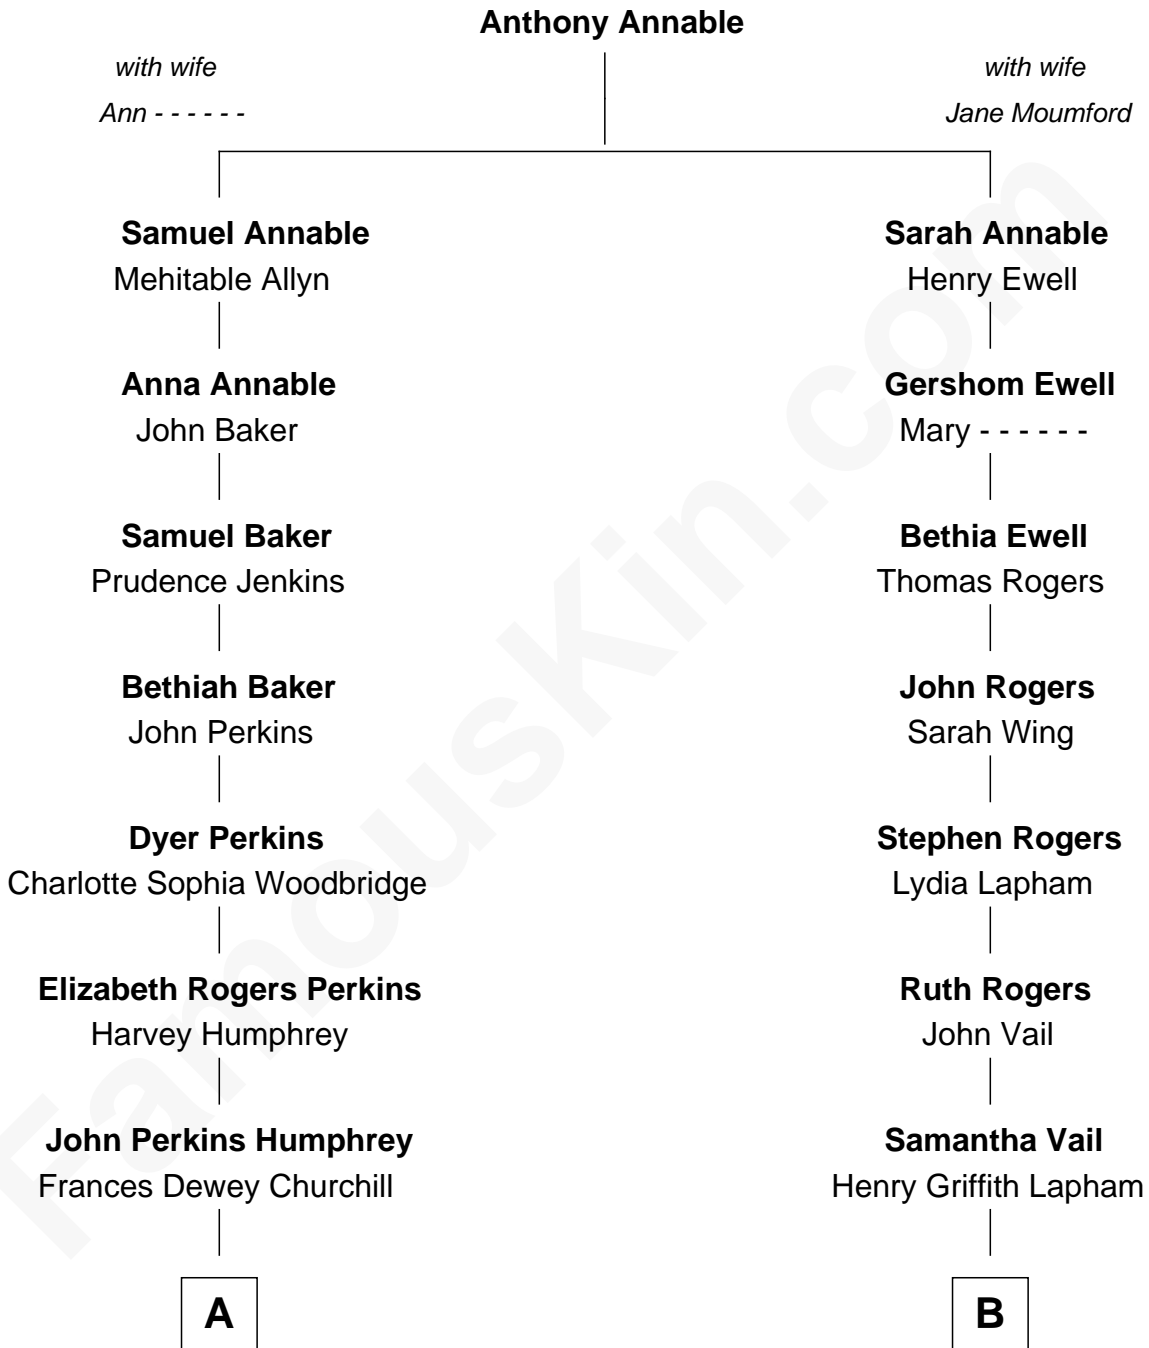

FamousKin.com
Relationship Chart of
Humphrey Bogart
Movie Actor

8th cousin 1 time removed of
Christopher Lloyd
Movie Actor

A

Maud Humphrey
Dr. Belmont Deforest Bogart

Humphrey Bogart
Movie Actor

B

Lewis Henry Lapham
Antoinette N. Dearborn

Ruth Lapham
Samuel R. Lloyd

Christopher Lloyd
Movie Actor

FamousKin.com