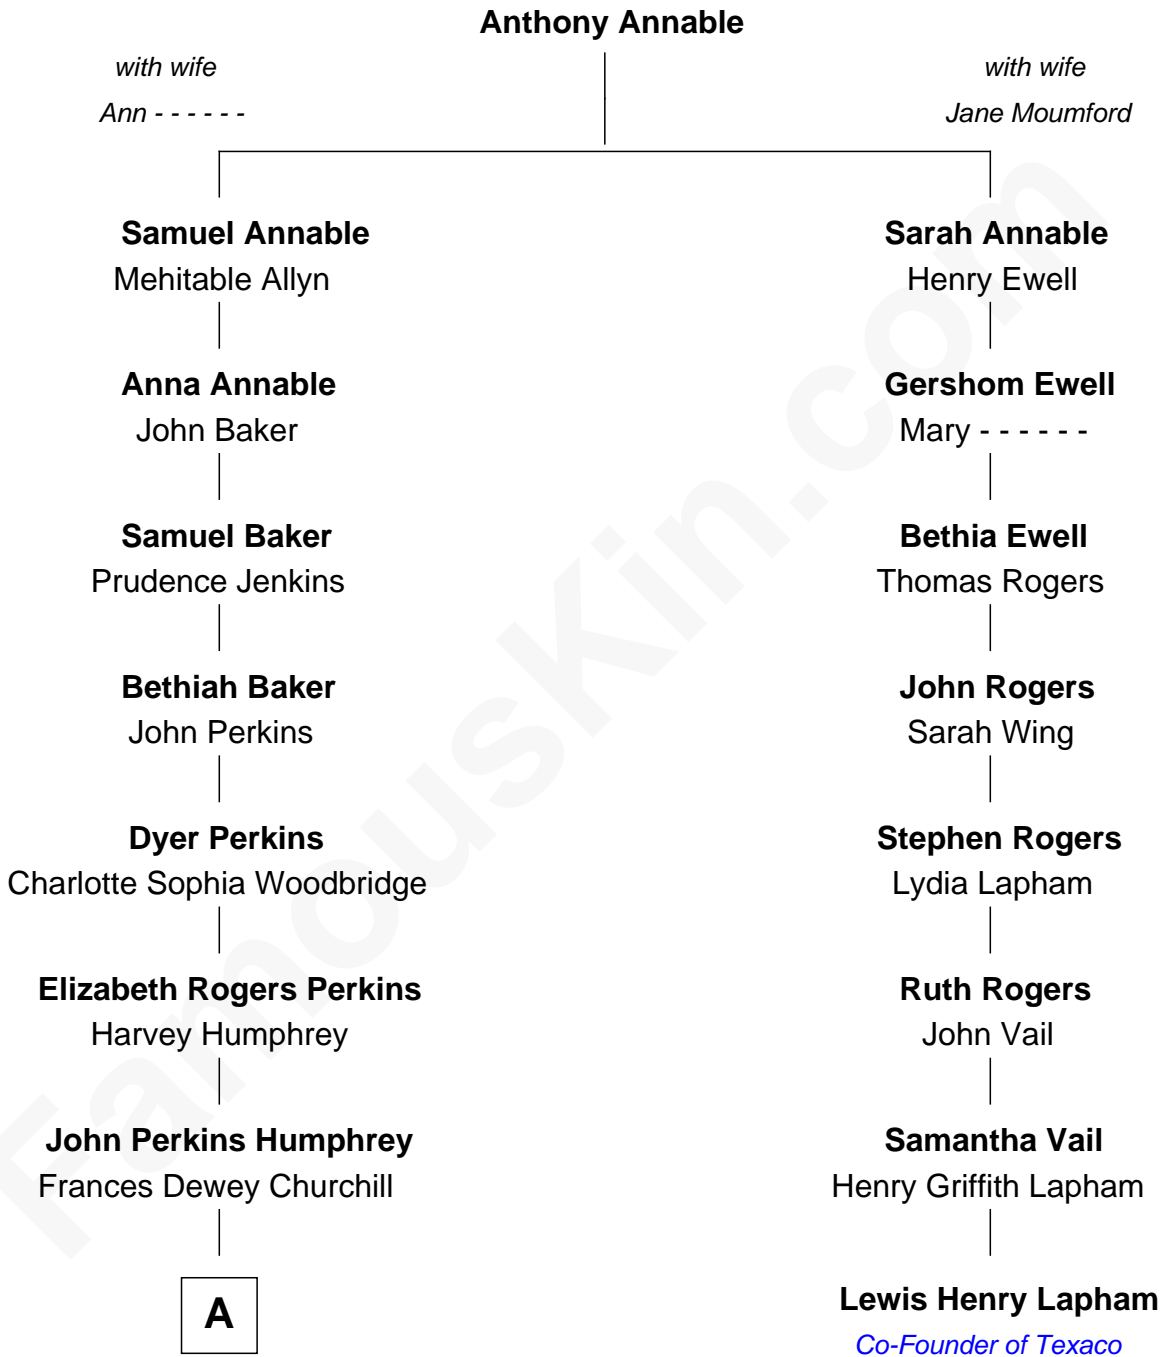

FamousKin.com
Relationship Chart of
Humphrey Bogart
Movie Actor

7th cousin 1 time removed of

Lewis Henry Lapham
Co-Founder of Texaco

A

—
Maud Humphrey
Dr. Belmont Deforest Bogart

—
Humphrey Bogart
Movie Actor

FamousKin.com