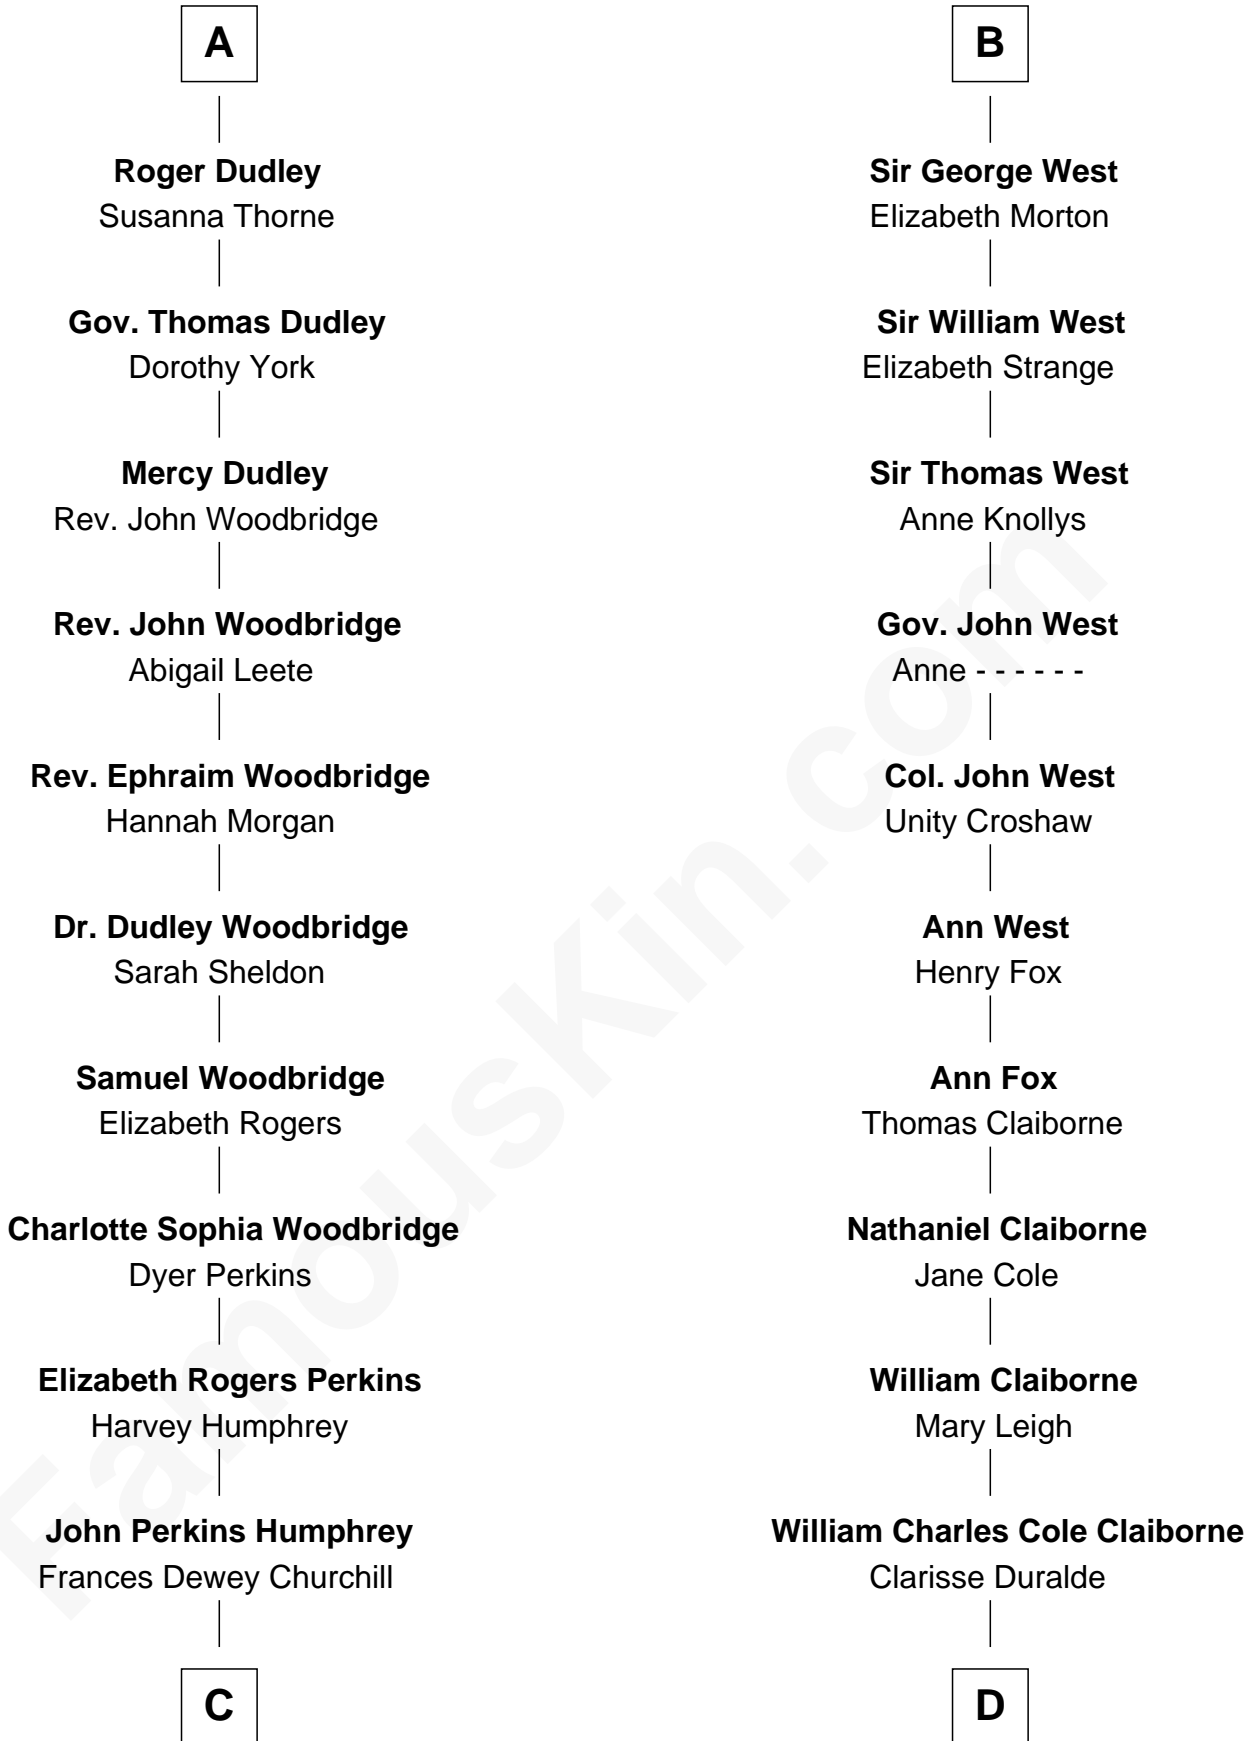

FamousKin.com
Relationship Chart of
Humphrey Bogart
Movie Actor

18th cousin 2 times removed of

Liz Claiborne

Fashion Designer and Founder of Liz Claiborne Inc.

C

Maud Humphrey
Dr. Belmont Deforest Bogart

Humphrey Bogart
Movie Actor

D

William Charles Cole Claiborne
Louise de Balathier

Fernand Claiborne
Marie Louise Villeré

Omer Villere Claiborne
Carolyn Louise Fenner

Liz Claiborne
Found of Liz Claiborne Inc.

FamousKin.com