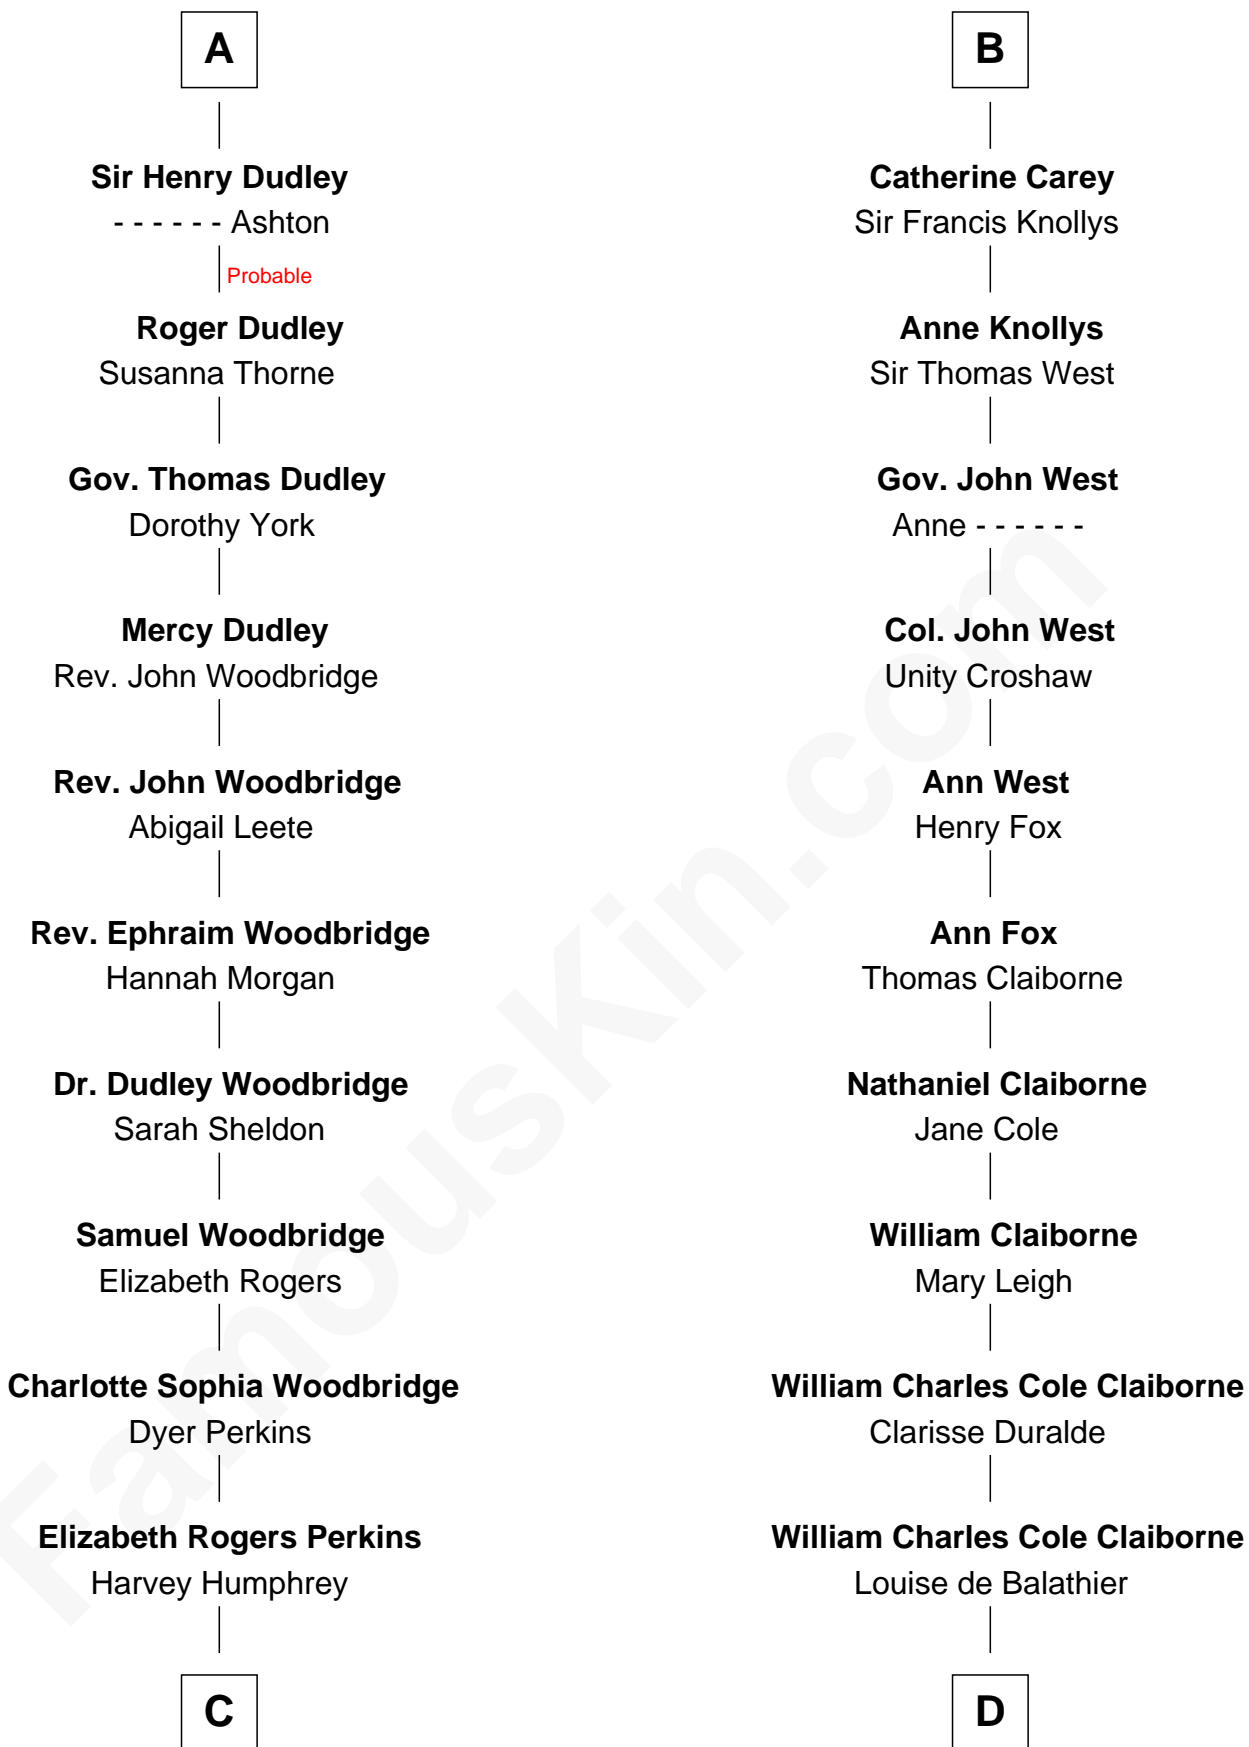

FamousKin.com Relationship Chart of

Humphrey Bogart

Movie Actor

19th cousin of

Liz Claiborne

Fashion Designer and Founder of Liz Claiborne Inc.

Sir William de Ros
Margery de Badlesmere

Thomas de Ros
Beatrice de Stafford

Margaret de Ros
Sir Reynold Grey

Margaret Grey
Sir William Bonville

William Bonville
Elizabeth Harington

William Bonville
Katherine Neville

Cecily Bonville
Thomas Grey

Cecily Grey
Sir John Sutton

A

Maud de Roos
John de Welles

Anne de Welles
James Butler

James Butler
Joan Beauchamp

Sir Thomas Butler
Anne Hankeford

Margaret Butler
Sir William Boleyn

Thomas Boleyn
Elizabeth Howard

Mary Boleyn
Sir William Carey

B

C