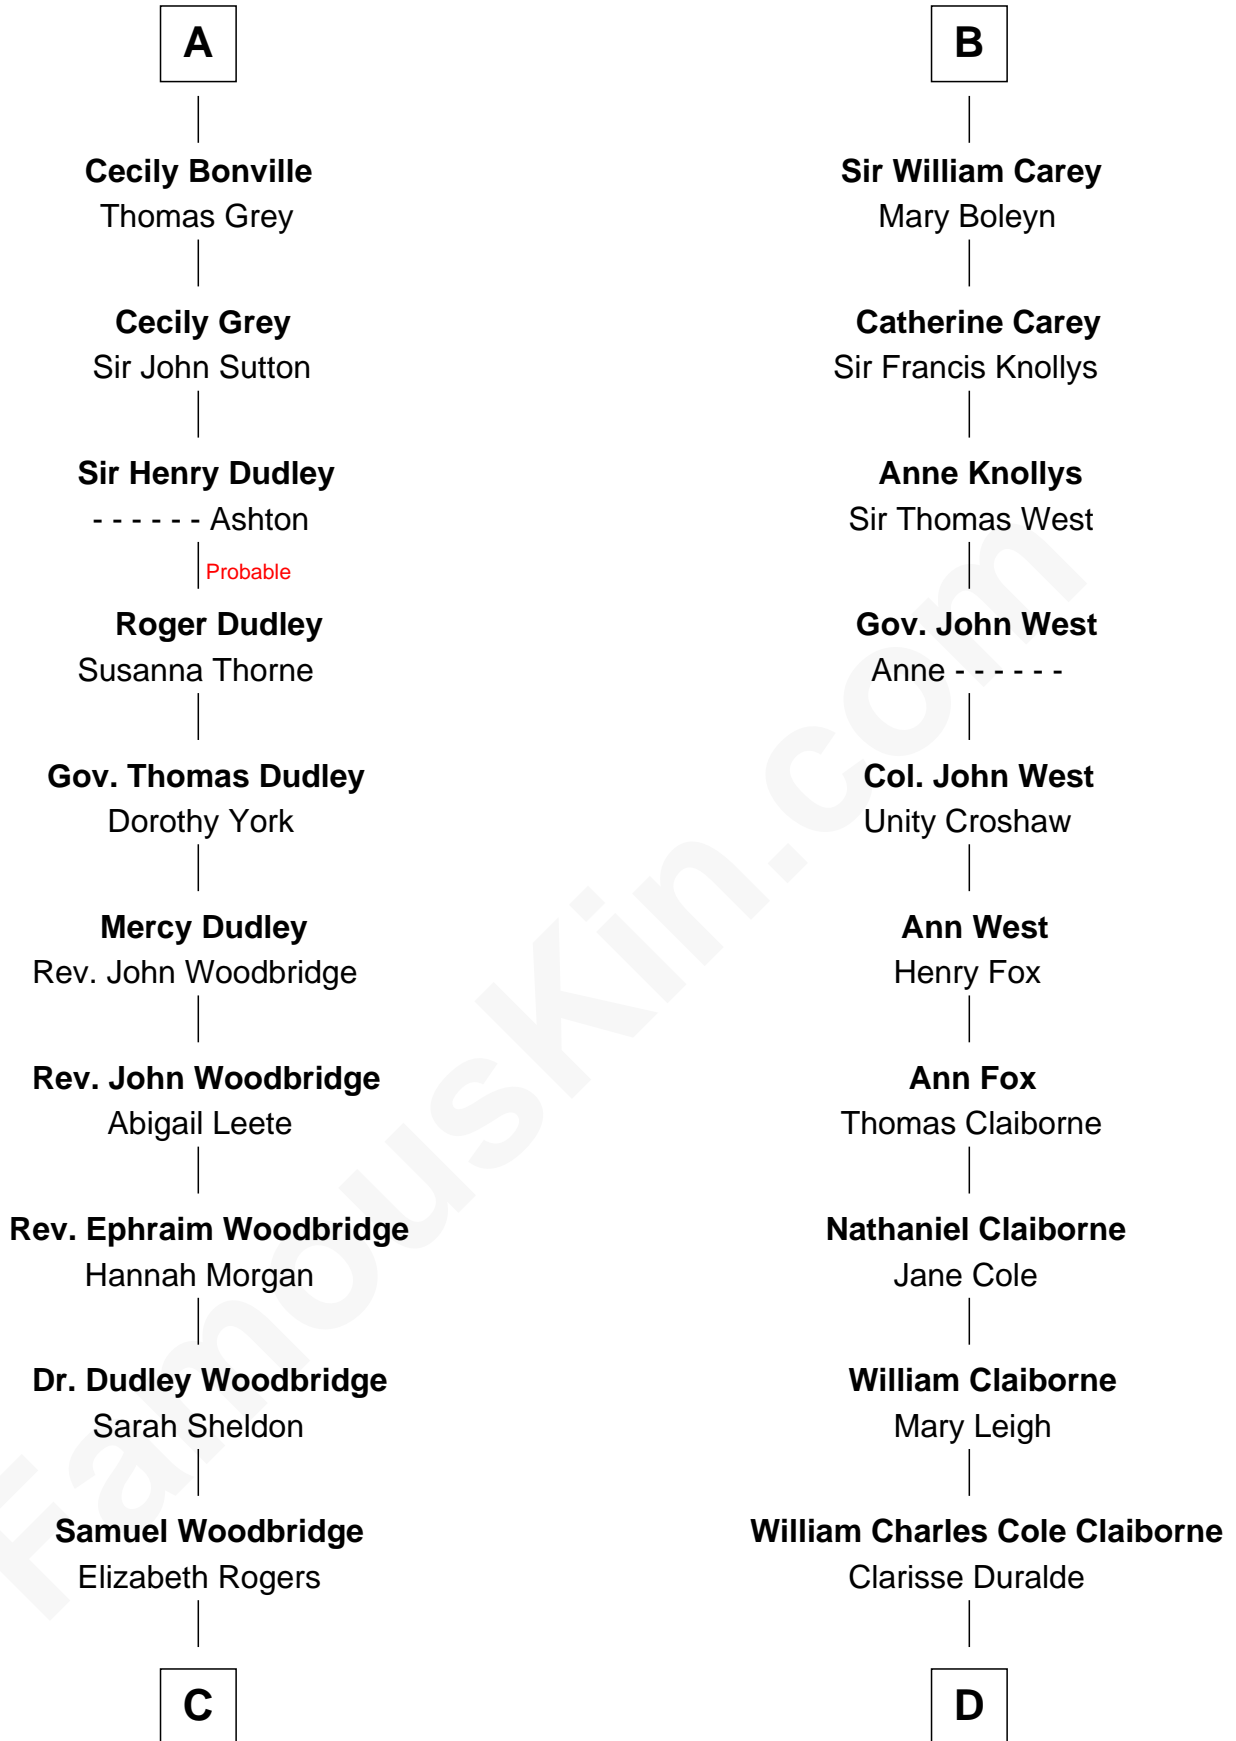

FamousKin.com
Relationship Chart of
Humphrey Bogart
Movie Actor

20th cousin 1 time removed of

Liz Claiborne

Fashion Designer and Founder of Liz Claiborne Inc.

Sir Gilbert de Clare

Joan of Acre

C

Charlotte Sophia Woodbridge

Dyer Perkins

Elizabeth Rogers Perkins

Harvey Humphrey

John Perkins Humphrey

Frances Dewey Churchill

Maud Humphrey

Dr. Belmont Deforest Bogart

Humphrey Bogart