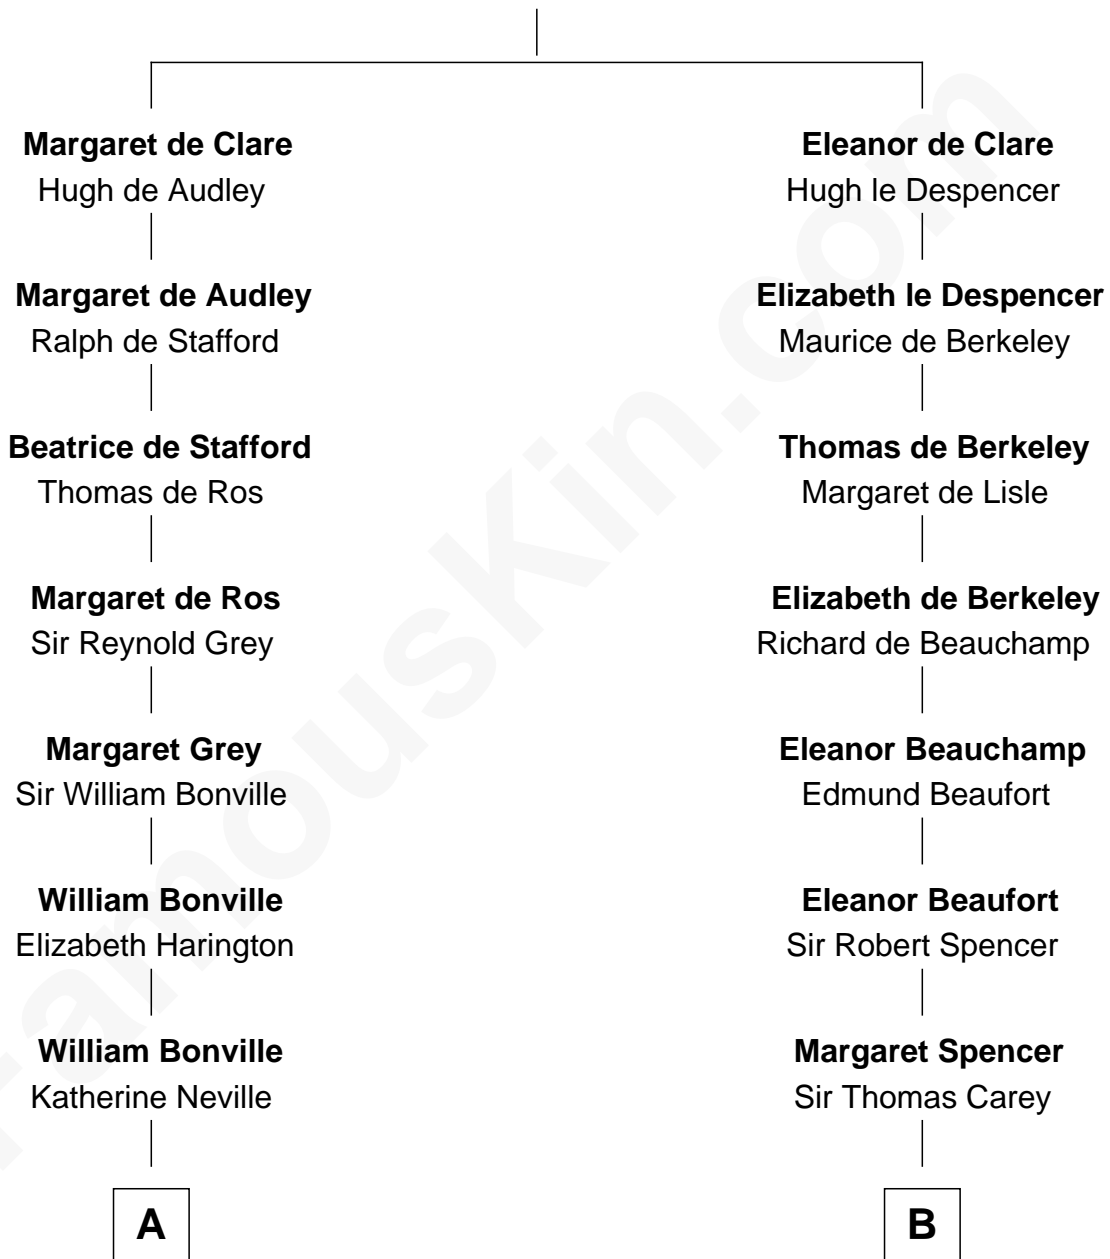

FamousKin.com
Relationship Chart of
Humphrey Bogart
Movie Actor

20th cousin 1 time removed of

Liz Claiborne

Fashion Designer and Founder of Liz Claiborne Inc.

Sir Gilbert de Clare

Joan of Acre

C

Charlotte Sophia Woodbridge

Dyer Perkins

Elizabeth Rogers Perkins

Harvey Humphrey

John Perkins Humphrey

Frances Dewey Churchill

Maud Humphrey

Dr. Belmont Deforest Bogart

Humphrey Bogart

Movie Actor

D

William Charles Cole Claiborne

Louise de Balathier

Fernand Claiborne

Marie Louise Villeré

Omer Villere Claiborne

Carolyn Louise Fenner