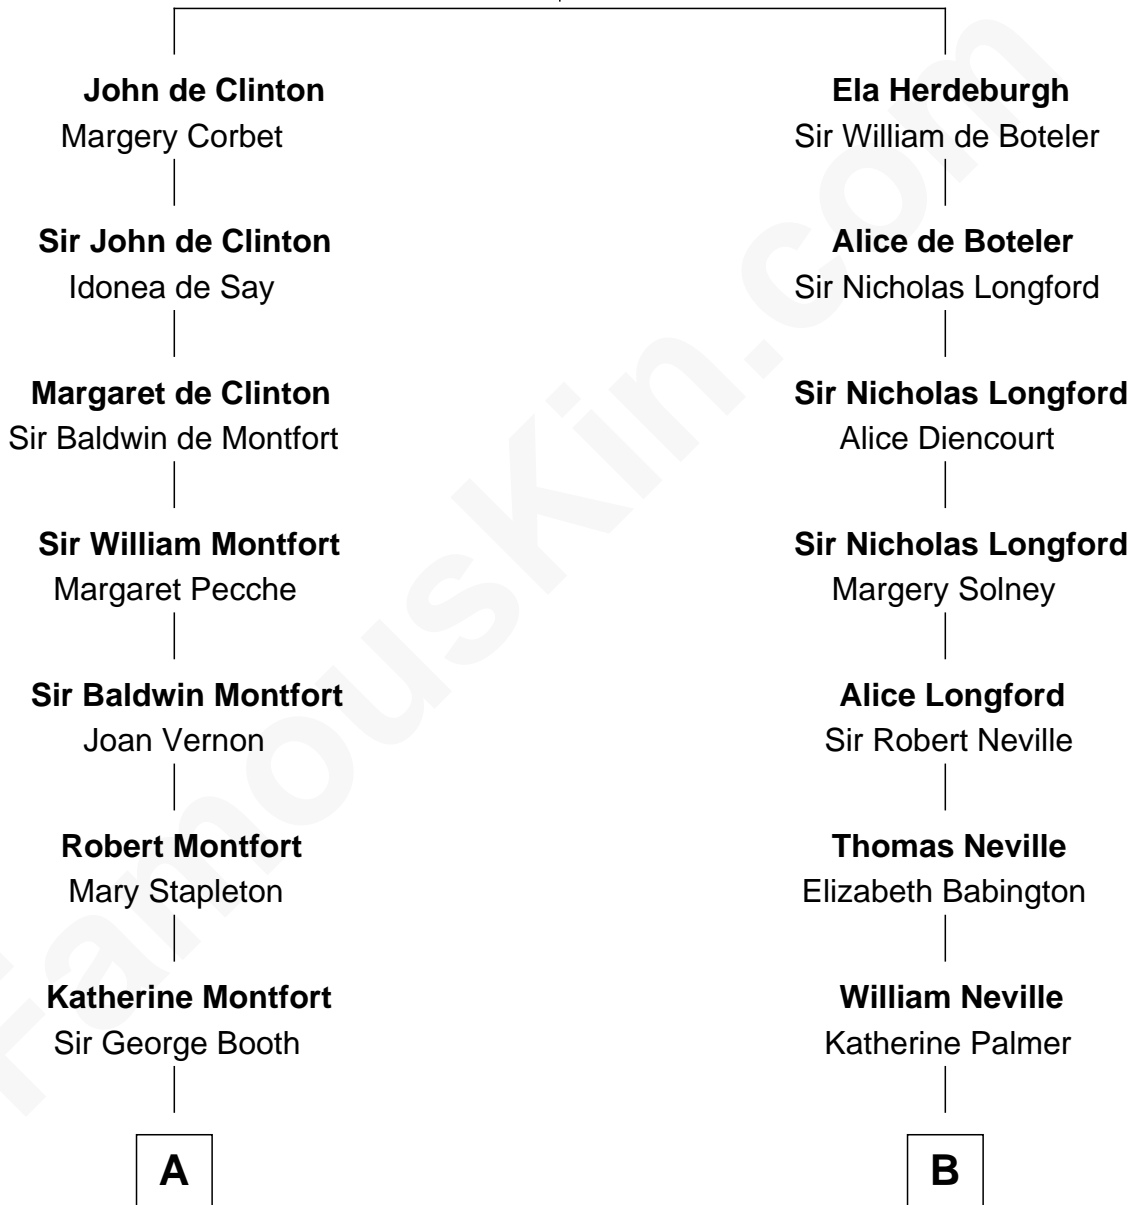

FamousKin.com
Relationship Chart of
Humphrey Bogart
Movie Actor

21st cousin of

Liz Claiborne

Fashion Designer and Founder of Liz Claiborne Inc.

Ida de Odingsells

with husband

John de Clinton

with husband

Sir Roger de Herdeburgh

C

Rachel Doud
Jonathan Humphrey

Harvey Humphrey
Elizabeth Rogers Perkins

John Perkins Humphrey
Frances Dewey Churchill

Maud Humphrey
Dr. Belmont Deforest Bogart

Humphrey Bogart
Movie Actor