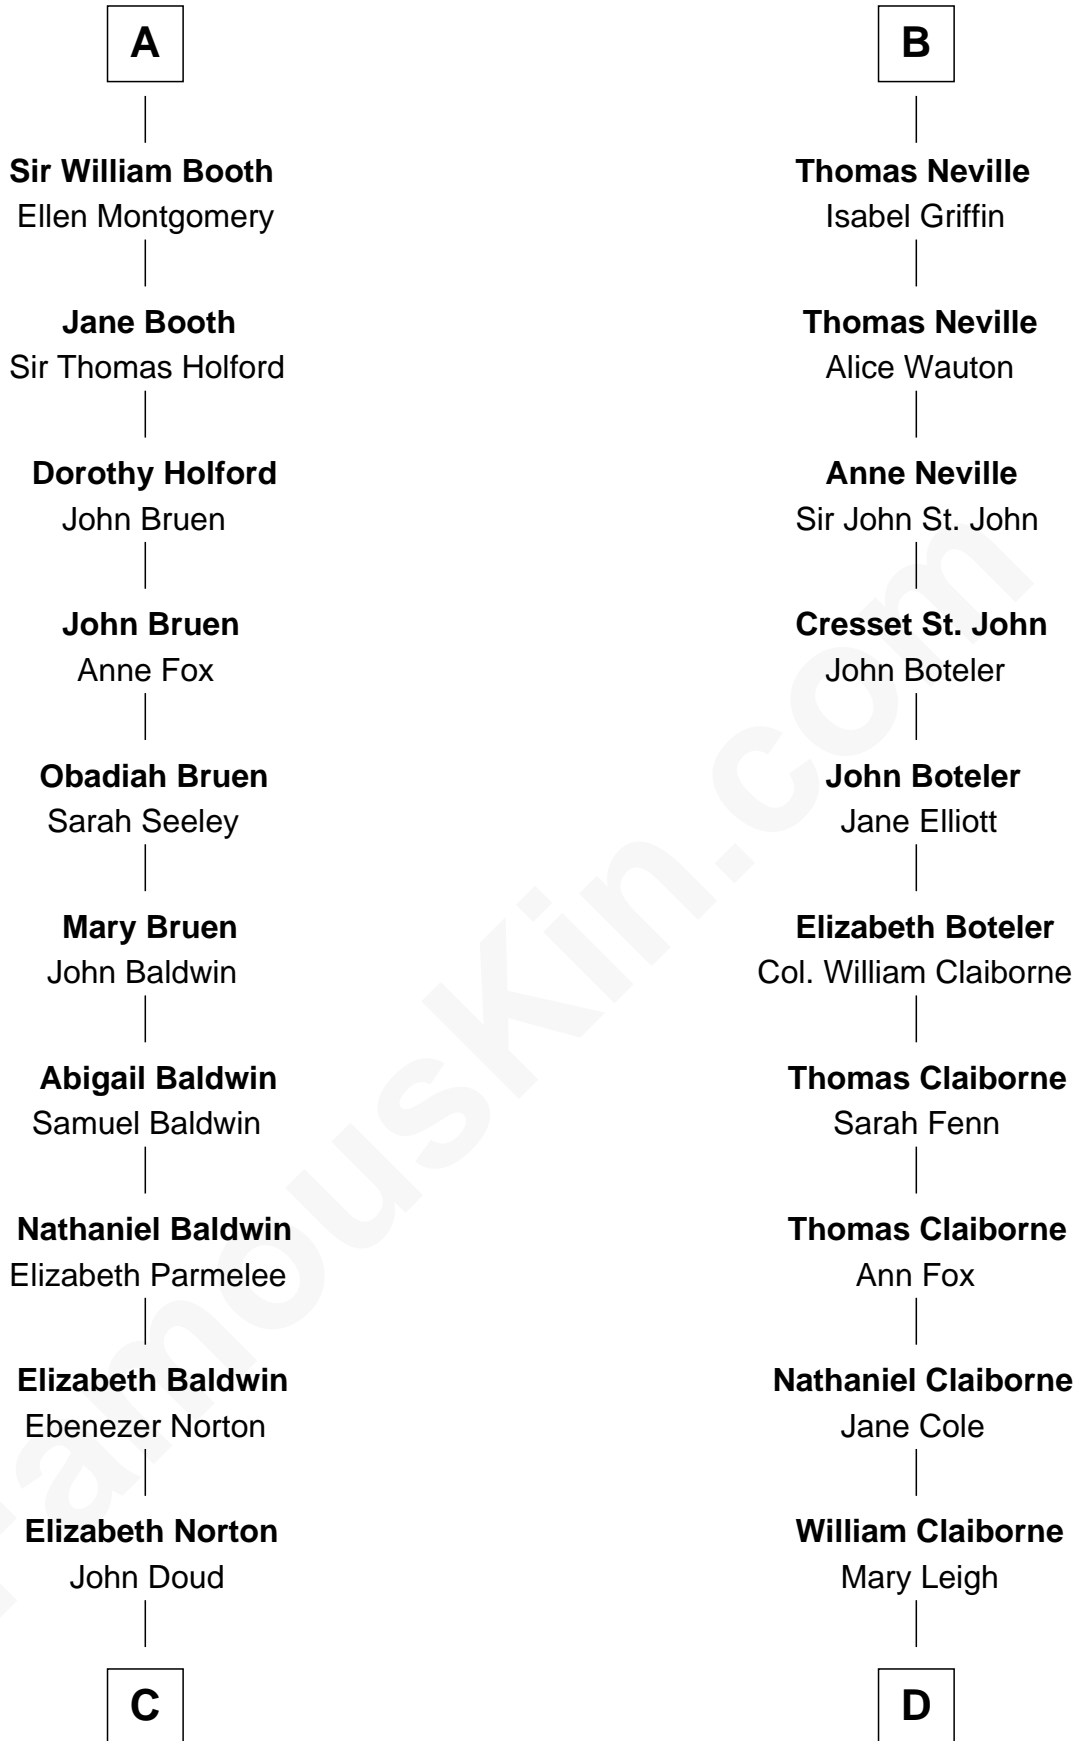

FamousKin.com
Relationship Chart of
Humphrey Bogart
Movie Actor

21st cousin of

Liz Claiborne

Fashion Designer and Founder of Liz Claiborne Inc.

Ida de Odingsells

with husband

John de Clinton

with husband

Sir Roger de Herdeburgh

C

Rachel Doud
Jonathan Humphrey

Harvey Humphrey
Elizabeth Rogers Perkins

John Perkins Humphrey
Frances Dewey Churchill

Maud Humphrey
Dr. Belmont Deforest Bogart

Humphrey Bogart
Movie Actor

D

William Charles Cole Claiborne
Clarisse Duralde

William Charles Cole Claiborne
Louise de Balathier

Fernand Claiborne
Marie Louise Villeré

Omer Villere Claiborne
Carolyn Louise Fenner

Liz Claiborne
Found of Liz Claiborne Inc.