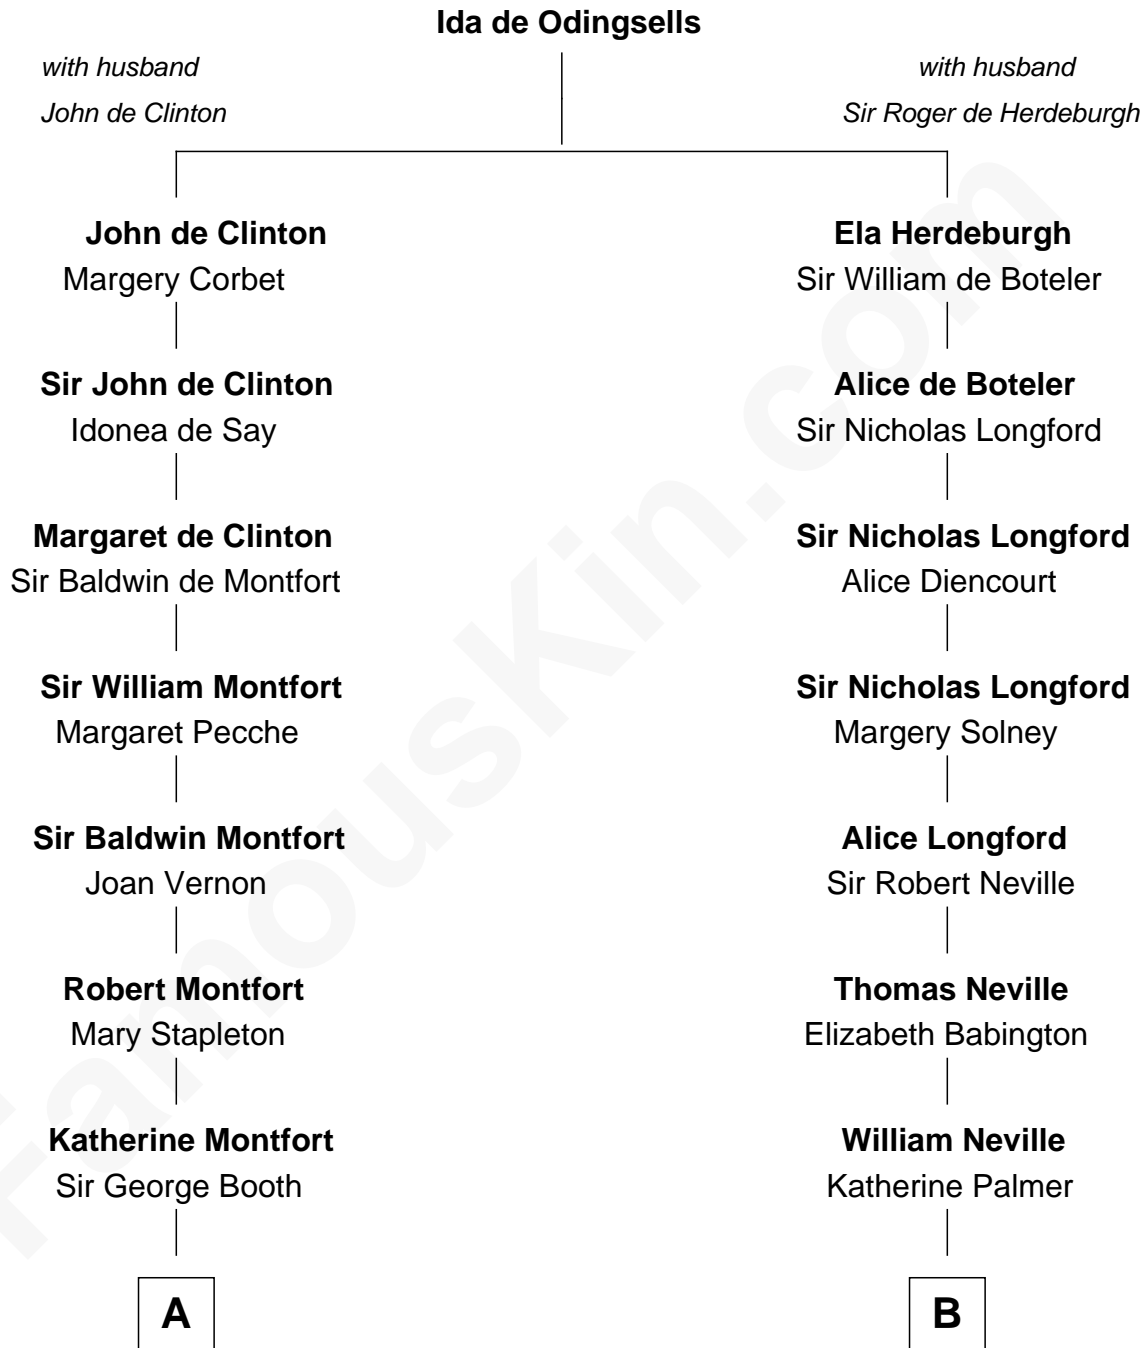

**FamousKin.com**  
**Relationship Chart of**  
**Humphrey Bogart**  
*Movie Actor*

17th cousin 4 times removed of  
**William C. C. Claiborne**  
*1st Governor of Louisiana*

**C**

—  
**Rachel Doud**

Jonathan Humphrey

—  
**Harvey Humphrey**

Elizabeth Rogers Perkins

—  
**John Perkins Humphrey**

Frances Dewey Churchill

—  
**Maud Humphrey**

Dr. Belmont Deforest Bogart

—  
**Humphrey Bogart**

*Movie Actor*