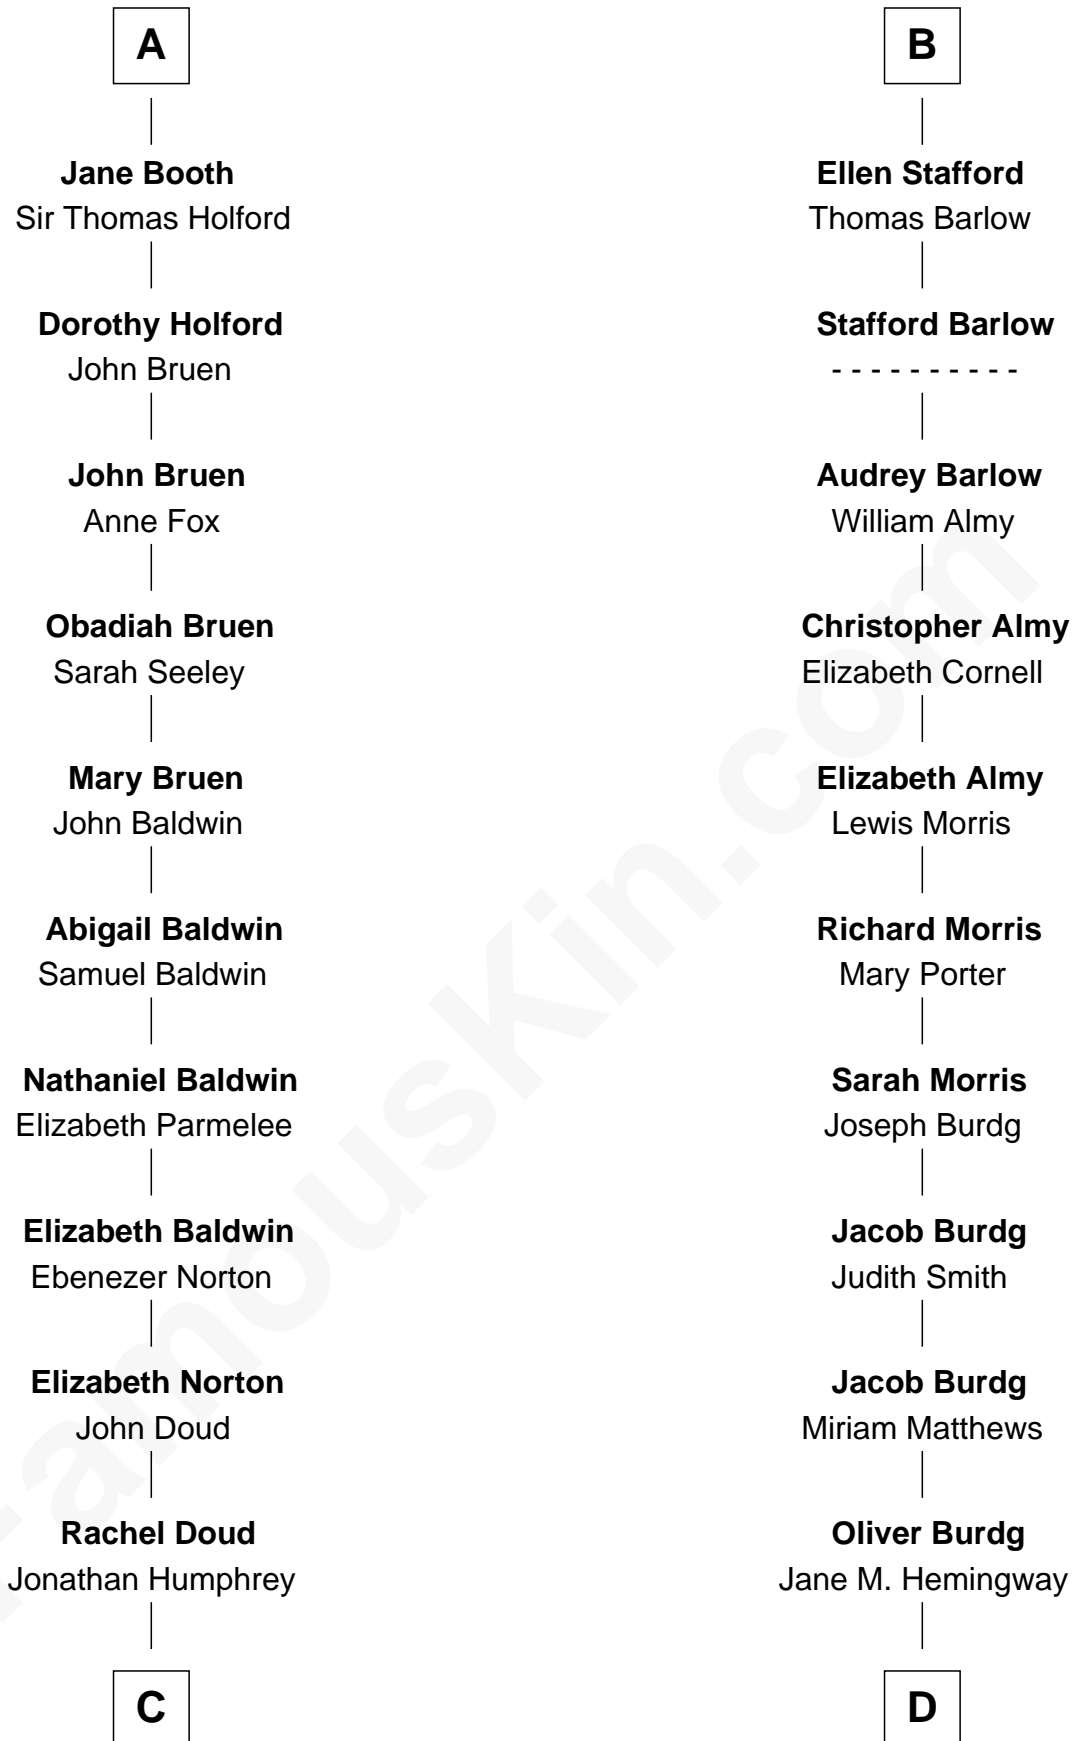

**FamousKin.com**  
**Relationship Chart of**  
**Humphrey Bogart**  
*Movie Actor*

19th cousin 1 time removed of  
**Richard Nixon**  
*37th U.S. President*

**Katherine de Hastang**  
 Ralph de Stafford

**C**

**Harvey Humphrey**  
Elizabeth Rogers Perkins

**John Perkins Humphrey**  
Frances Dewey Churchill

**Maud Humphrey**  
Dr. Belmont Deforest Bogart

**Humphrey Bogart**  
*Movie Actor*

**D**

**Almira Park Burdg**  
Franklin Milhous

**Hannah Milhous**  
Francis Anthony Nixon

**Richard Nixon**  
*37th U.S. President*

FamousKin.com