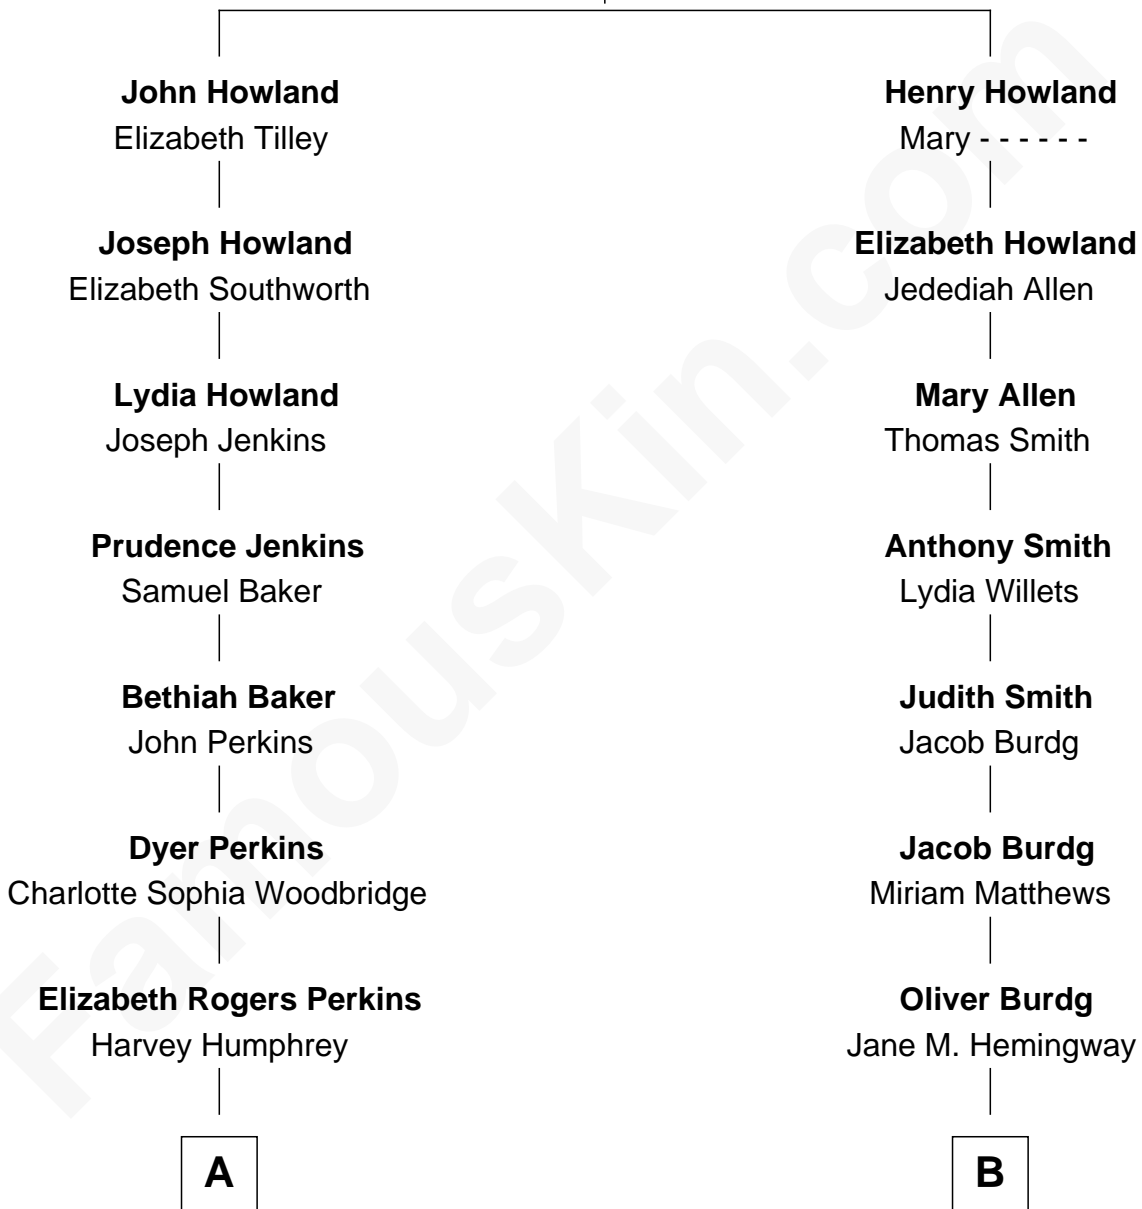

FamousKin.com Relationship Chart of

Humphrey Bogart

Movie Actor

9th cousin of

Richard Nixon

37th U.S. President

Henry Howland

Margaret - - - - -

A

John Perkins Humphrey

Frances Dewey Churchill

Maud Humphrey

Dr. Belmont Deforest Bogart

Humphrey Bogart

Movie Actor

B

Almira Park Burdg

Franklin Milhous

Hannah Milhous

Francis Anthony Nixon

Richard Nixon

37th U.S. President

FamousKin.com