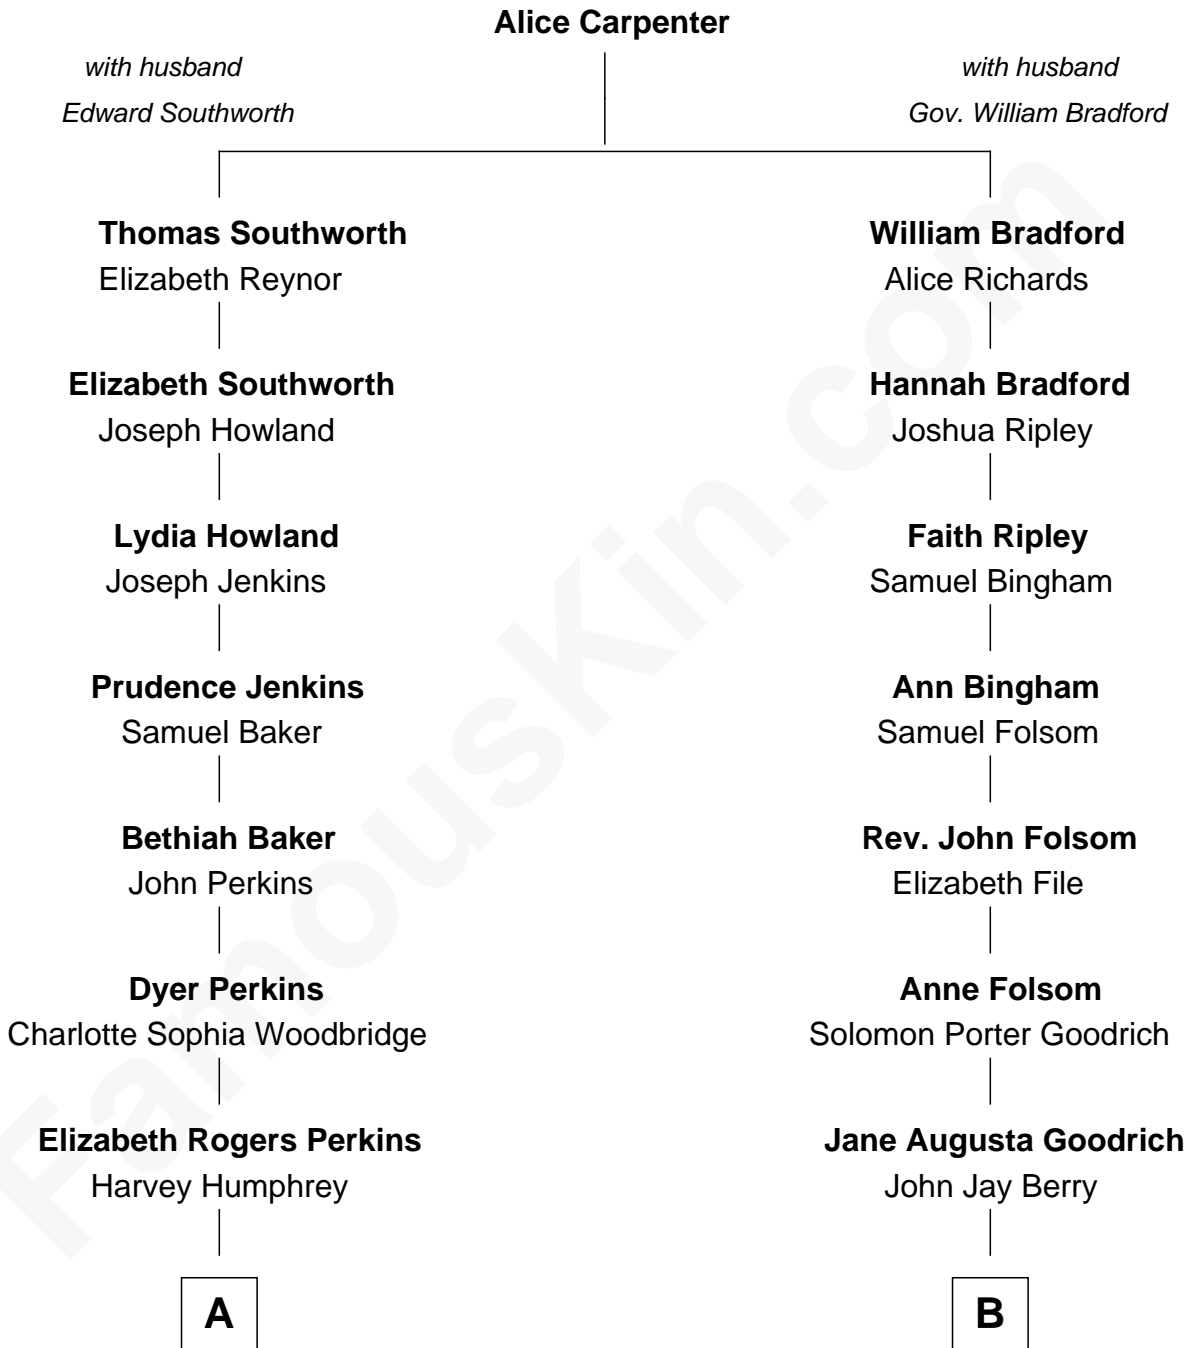

**FamousKin.com**  
**Relationship Chart of**  
**Humphrey Bogart**  
*Movie Actor*

9th cousin 2 times removed of  
**Sally Field**  
*TV and Movie Actress*

**A**

**John Perkins Humphrey**

Frances Dewey Churchill

**Maud Humphrey**

Dr. Belmont Deforest Bogart

**Humphrey Bogart**

*Movie Actor*

**B**

**Alexander M. Berry**

Rachel Benson

**Charlotte Berry**

John Quincy Field

**Fleet Folsom Field**

Jane Elizabeth Fox

**Richard Dryden Field**

Margaret Joy Morlan

**Sally Field**

*TV and Movie Actress*