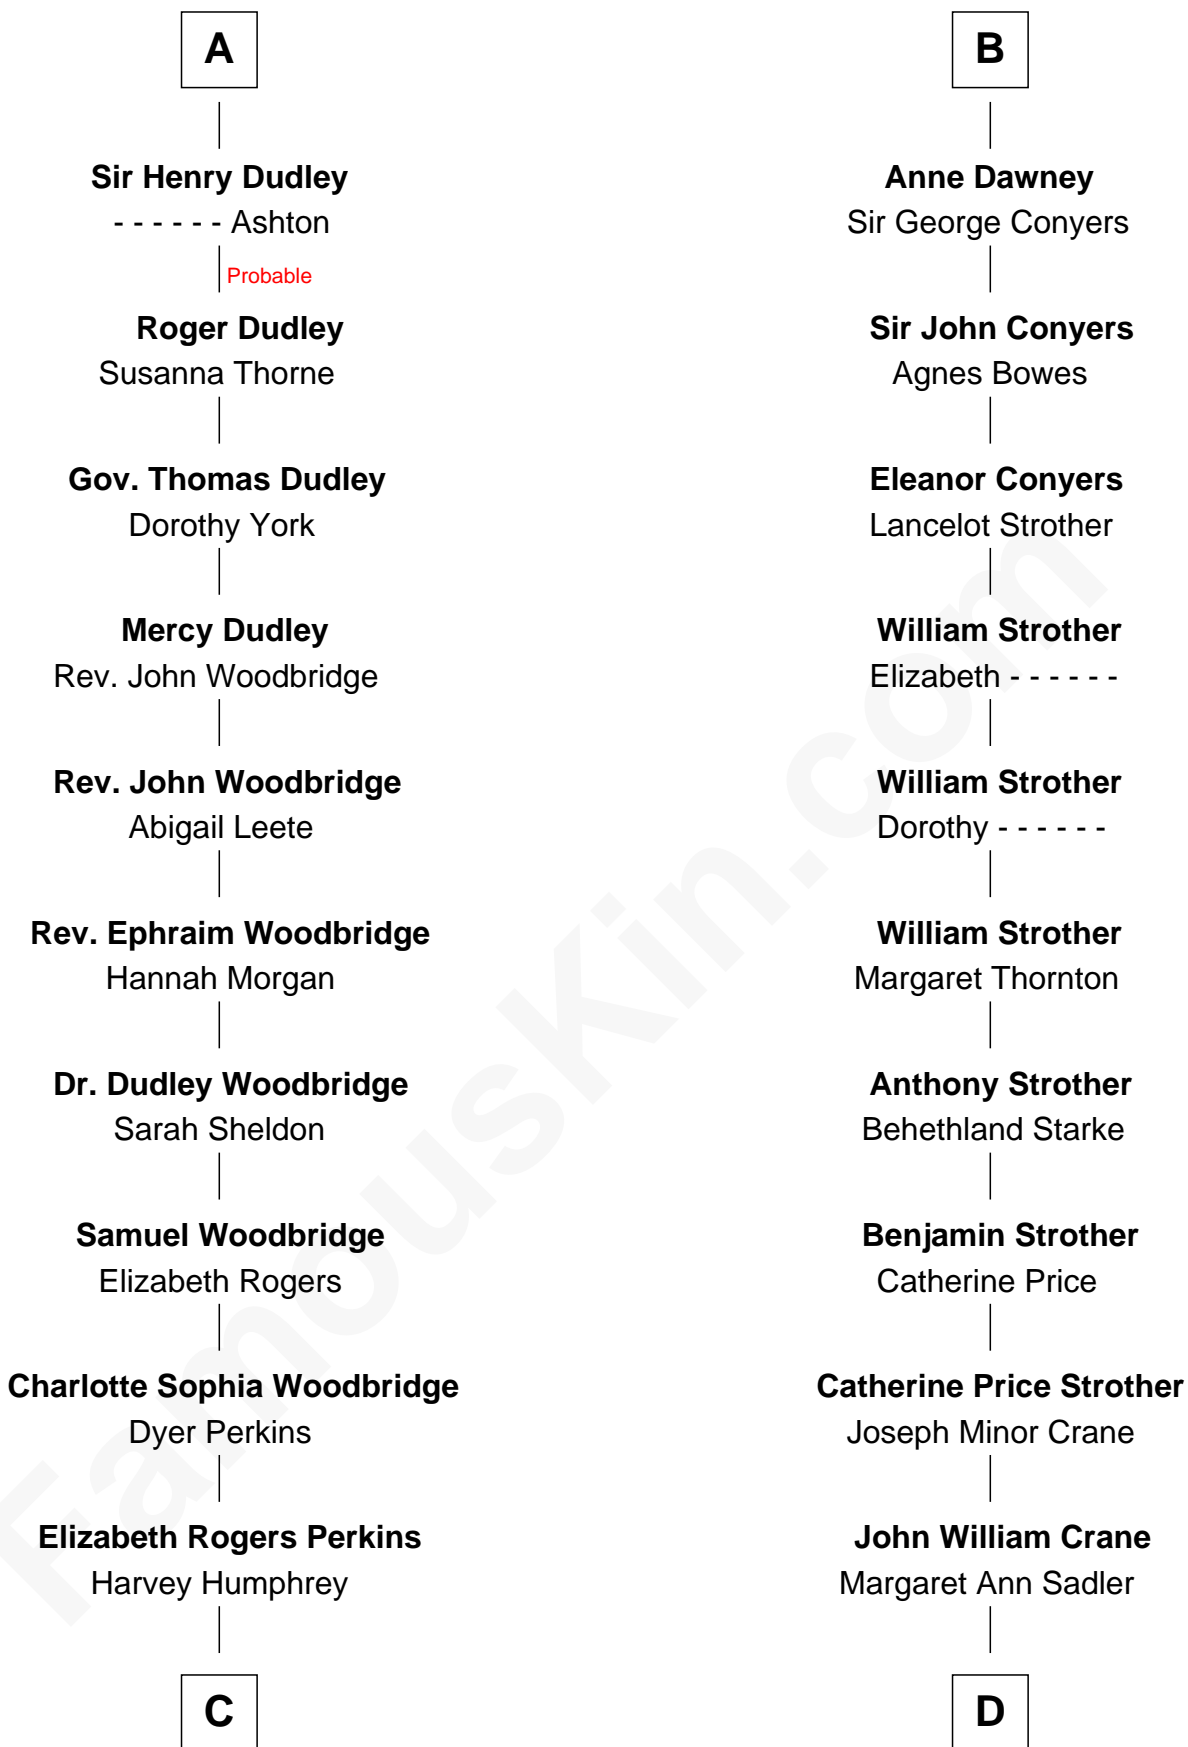

# FamousKin.com Relationship Chart of

**Humphrey Bogart**

*Movie Actor*

19th cousin of

**Randolph Scott**

*Movie Actor*

**Ralph de Stafford**

*with wife*  
*Margaret de Audley*

Maud de Hastang

**Margaret Grey**

Sir William Bonville

**Sir Humphrey Stafford**

Elizabeth Burdet

**William Bonville**

Elizabeth Harington

**Sir Humphrey Stafford**

Eleanor Aylesbury

**William Bonville**

Katherine Neville

**Humphrey Stafford**

Katherine Fray

**Cecily Bonville**

Thomas Grey

**Anne Stafford**

Sir Richard Neville

**Cecily Grey**

Sir John Sutton

**Dorothy Neville**

Sir John Dawney

**A**

**B**

FamousKin.com