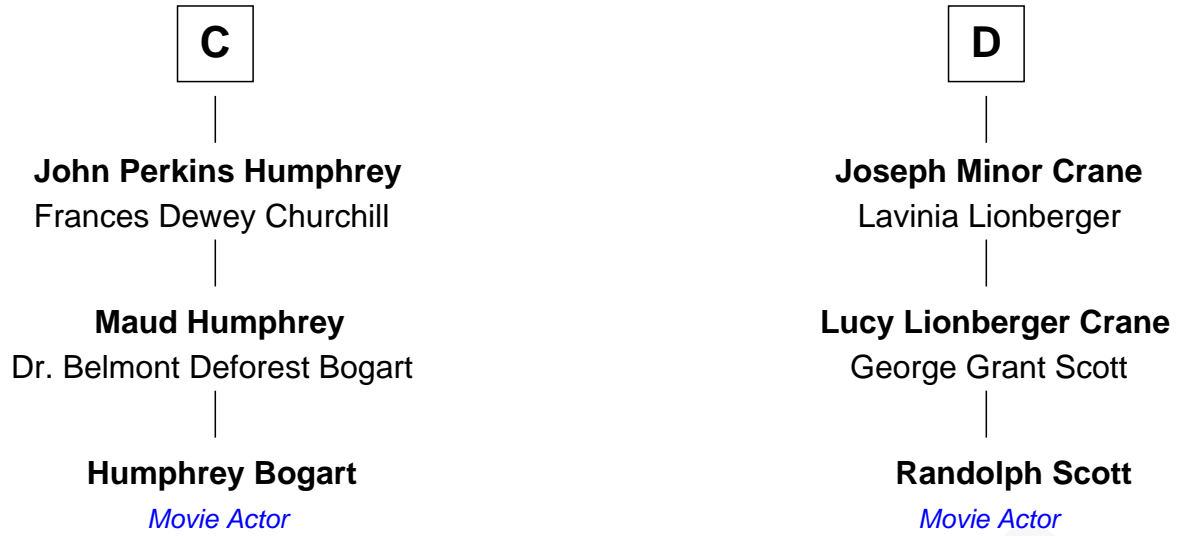

# FamousKin.com Relationship Chart of

**Humphrey Bogart**

*Movie Actor*

19th cousin of

**Randolph Scott**

*Movie Actor*

**Ralph de Stafford**

*with wife*  
*Margaret de Audley*

Eleanor Aylesbury

**William Bonville**

Katherine Neville

**Humphrey Stafford**

Katherine Fray

**Cecily Bonville**

Thomas Grey

**Anne Stafford**

Sir Richard Neville

**Cecily Grey**

Sir John Sutton

**Dorothy Neville**

Sir John Dawney

**A**

**B**

FamousKin.com