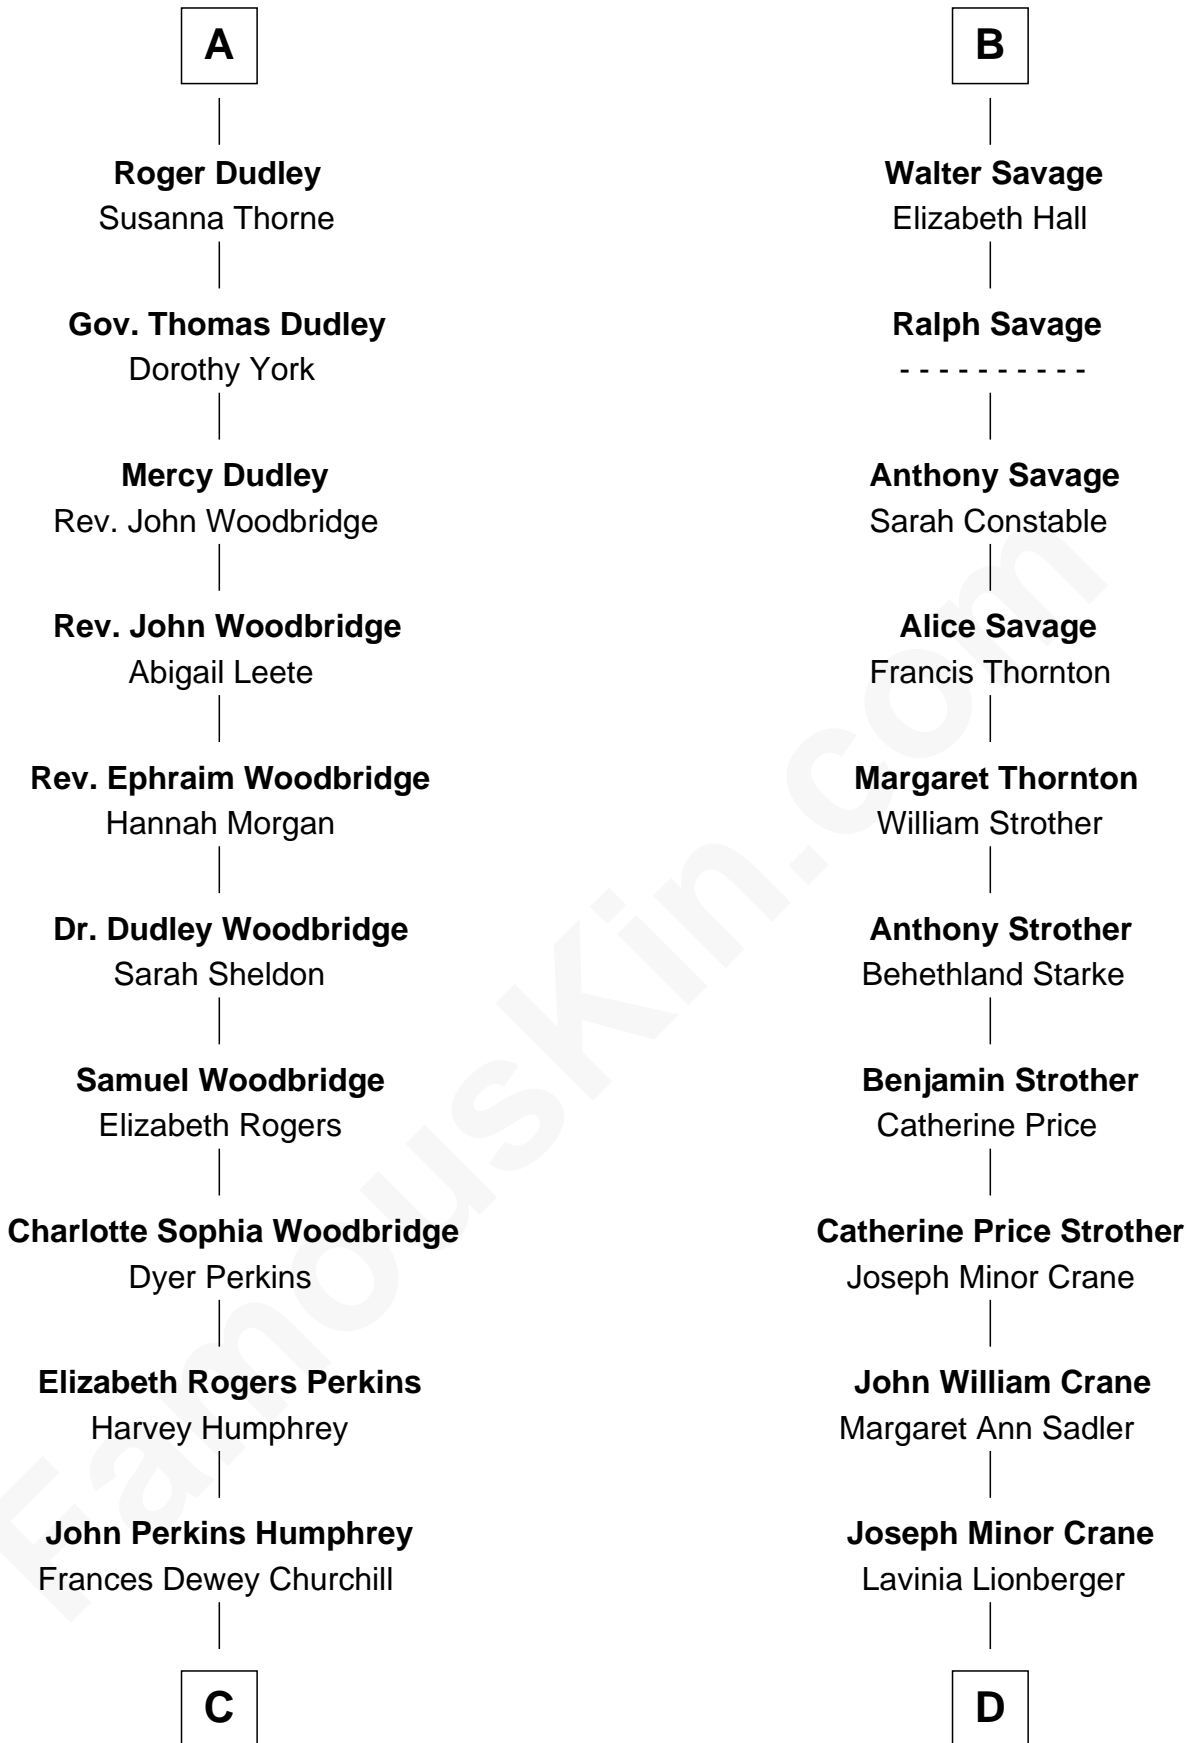

FamousKin.com Relationship Chart of

Humphrey Bogart

Movie Actor

18th cousin of

Randolph Scott

Movie Actor

Richard Fitzalan
Eleanor Plantagenet

Alice Fitzalan
Sir Thomas de Holand

Eleanor Holand
Edward Cherleton

Joyce Cherleton
Sir John Tiptoft

Joyce Tiptoft
Sir Edmund Sutton

Sir Edward Sutton
Cecily Willoughby

Sir John Sutton
Cecily Grey

Sir Henry Dudley
----- Ashton

Probable

A

Sir Richard Fitzalan
Elizabeth de Bohun

Elizabeth Fitzalan
Sir Robert Goushill

Joan Goushill
Sir Thomas Stanley

Katherine Stanley
Sir John Savage

Sir Christopher Savage
Anne Stanley

Sir Christopher Savage
Anne Lygon

Francis Savage
Anne Sheldon

B

FamousKin.com