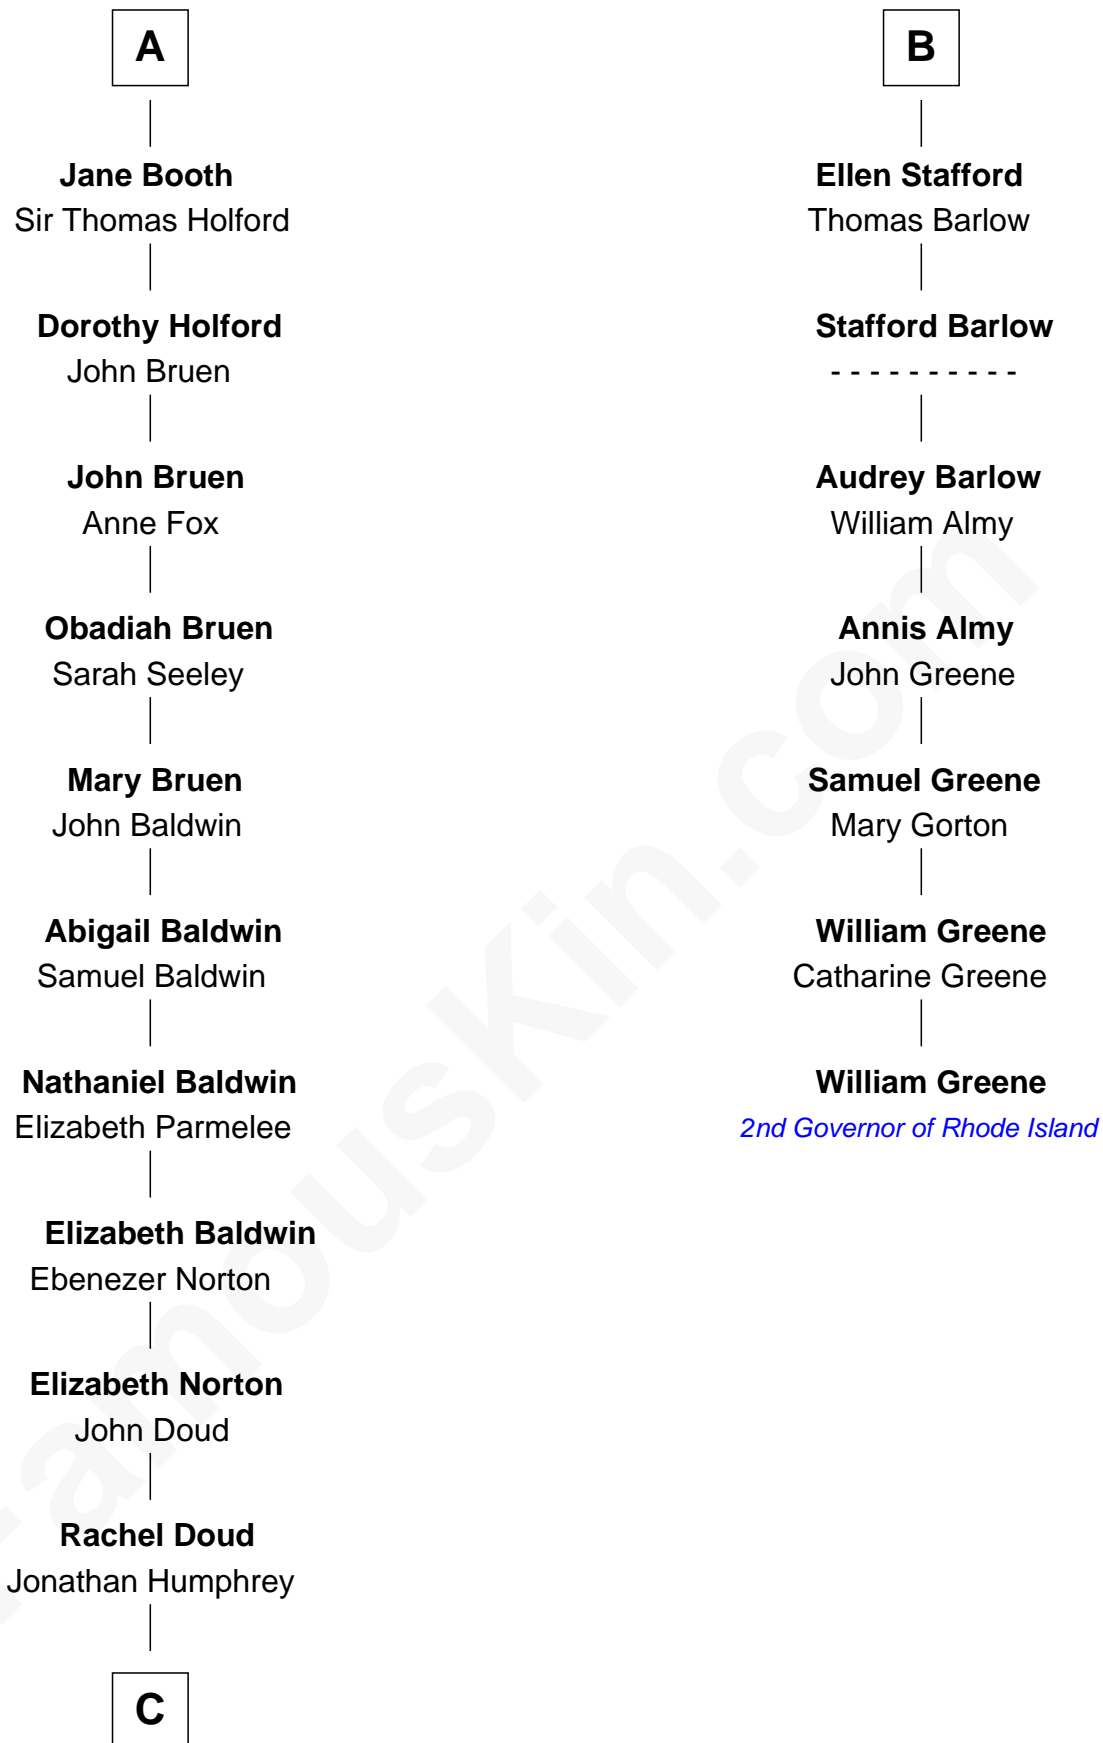

FamousKin.com
Relationship Chart of
Humphrey Bogart
Movie Actor

13th cousin 7 times removed of
William Greene
2nd Governor of Rhode Island

Katherine de Hastang
 Ralph de Stafford

C

—
Harvey Humphrey
Elizabeth Rogers Perkins

—
John Perkins Humphrey
Frances Dewey Churchill

—
Maud Humphrey
Dr. Belmont Deforest Bogart

—
Humphrey Bogart
Movie Actor