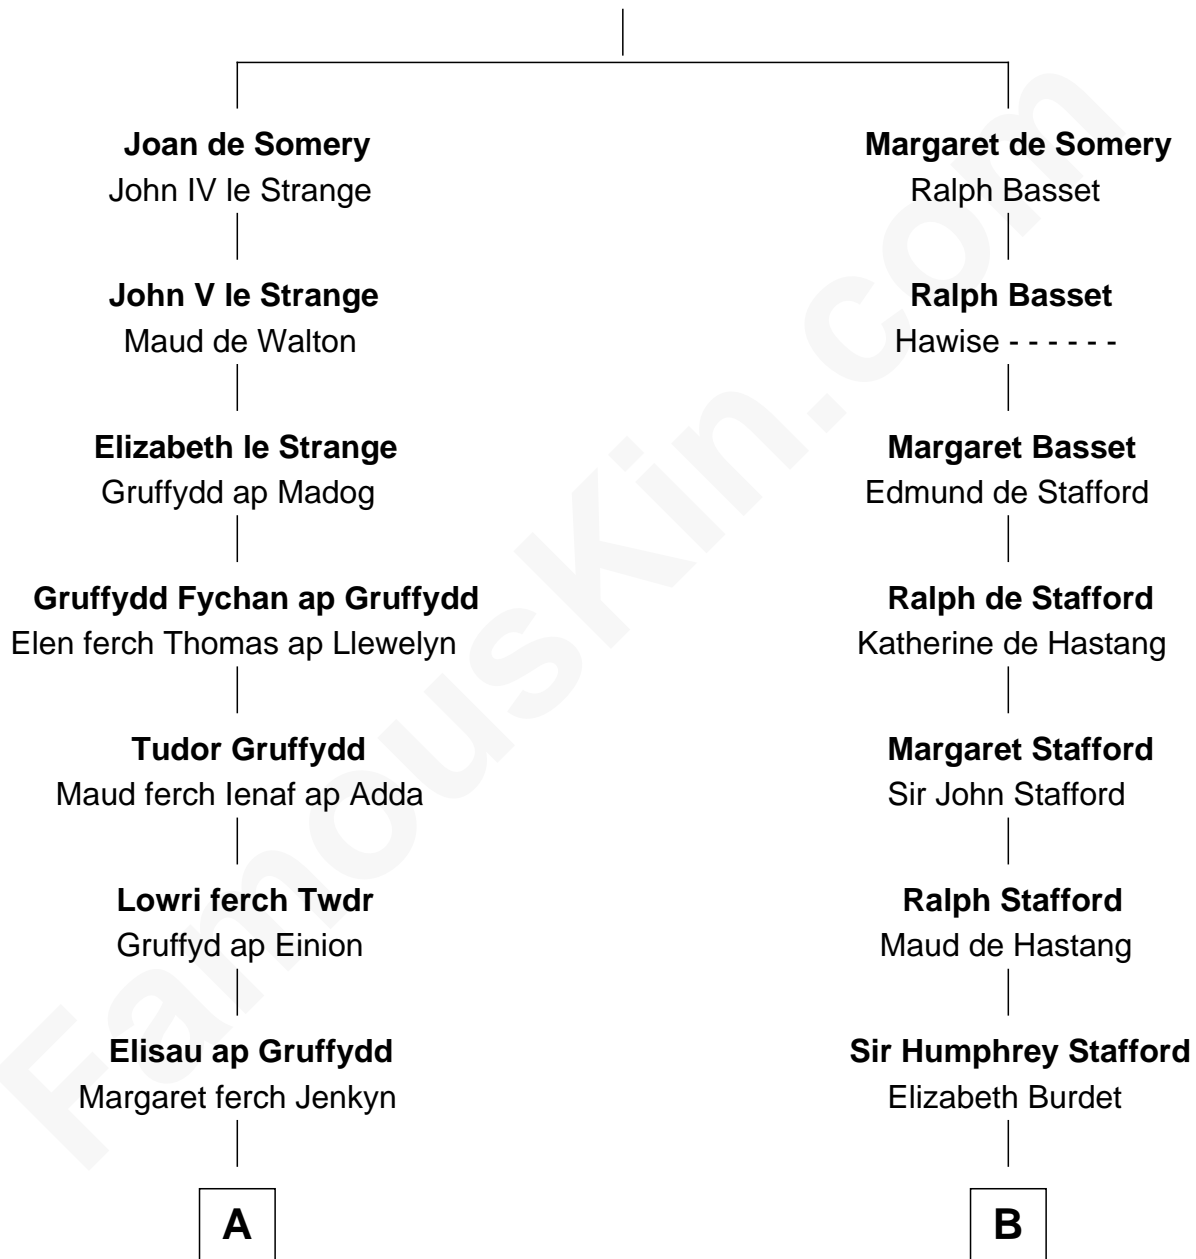

FamousKin.com
Relationship Chart of
Humphrey Bogart
Movie Actor

17th cousin 3 times removed of
William Greene
2nd Governor of Rhode Island

Sir Roger de Somery
 Nichole d'Aubenev

C

—
Sarah Dewey
Henry L. Churchill

—
Frances Dewey Churchill
John Perkins Humphrey

—
Maud Humphrey
Dr. Belmont Deforest Bogart

—
Humphrey Bogart
Movie Actor

FamousKin.com