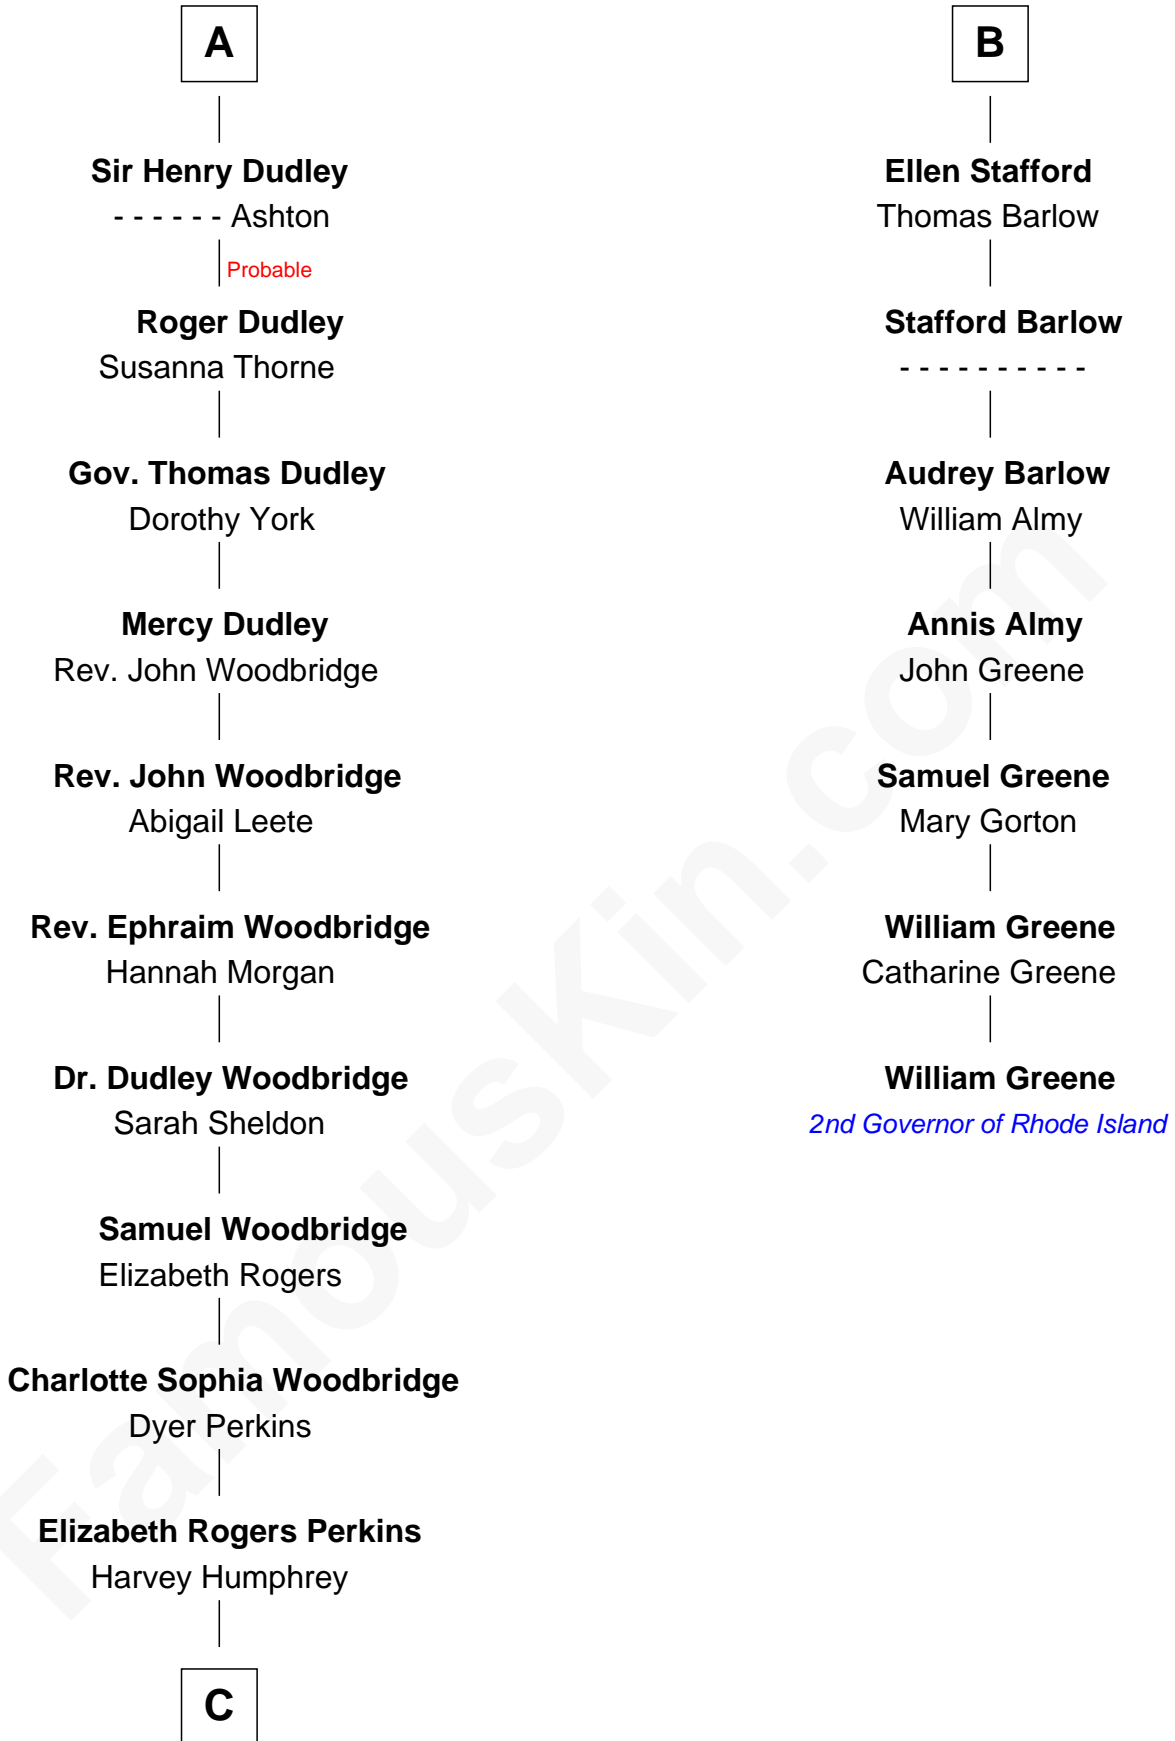

FamousKin.com
Relationship Chart of
Humphrey Bogart
Movie Actor

13th cousin 6 times removed of
William Greene
2nd Governor of Rhode Island

C

—
John Perkins Humphrey

Frances Dewey Churchill

—
Maud Humphrey

Dr. Belmont Deforest Bogart