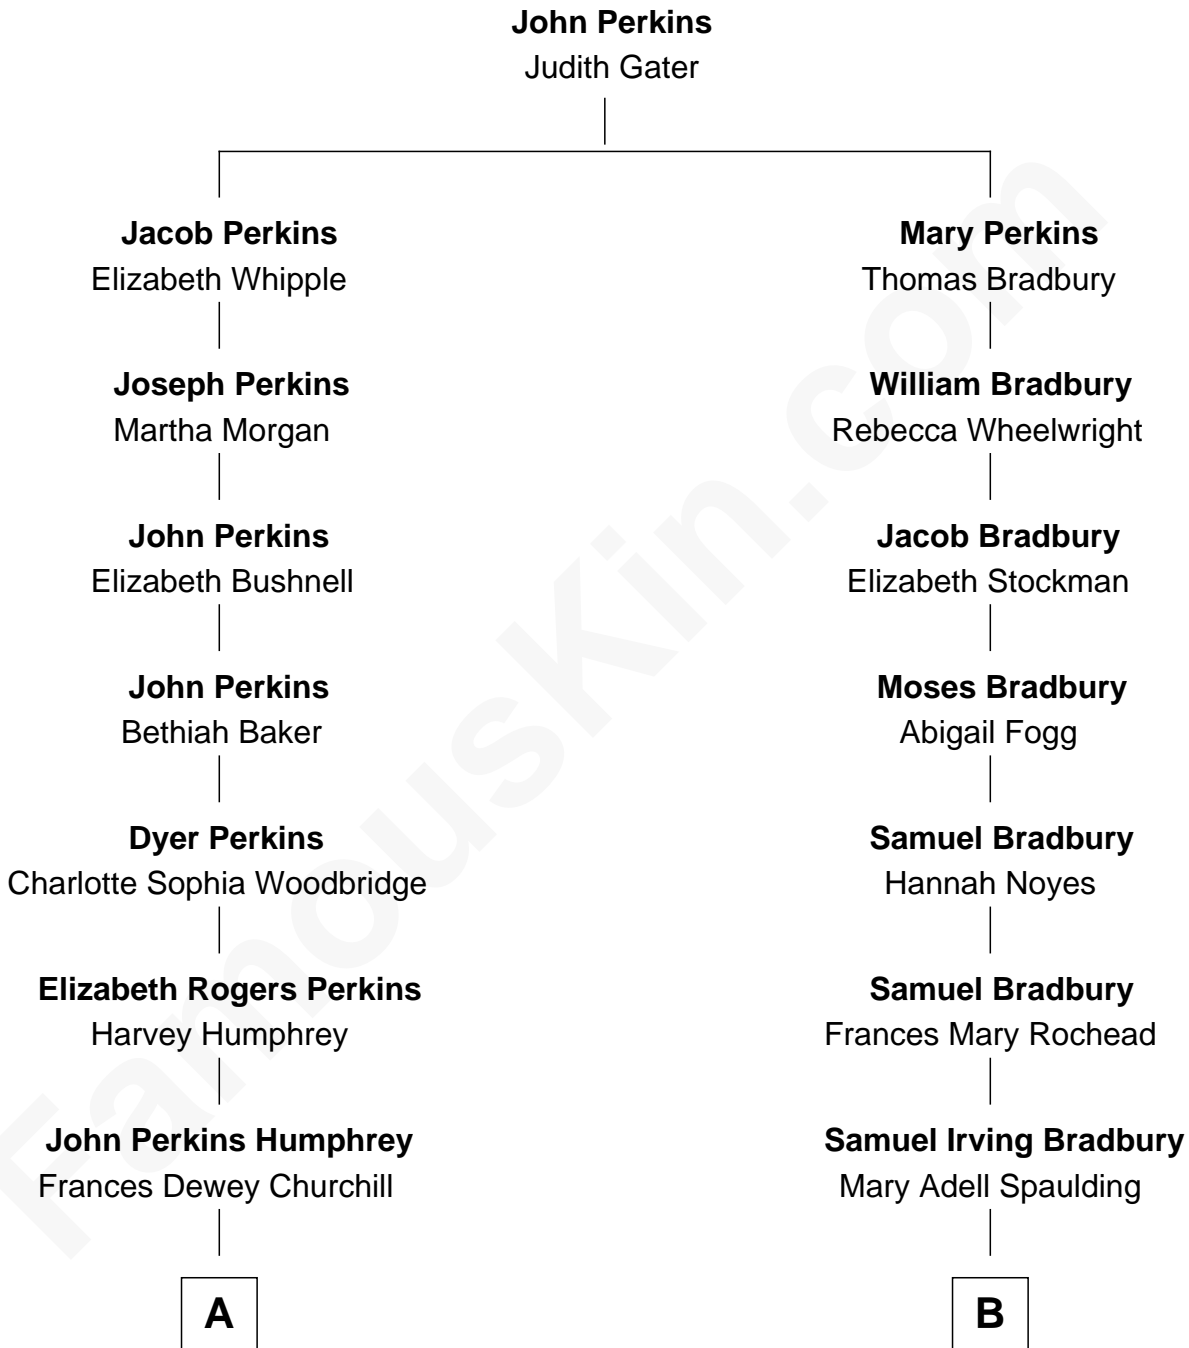

FamousKin.com
Relationship Chart of
Humphrey Bogart
Movie Actor

8th cousin 1 time removed of

Ray Bradbury
Author of The Martian Chronicles

A

Maud Humphrey
Dr. Belmont Deforest Bogart

Humphrey Bogart
Movie Actor

B

Samuel Hinkston Bradbury
Minnie Alice Davis

Leonard Spaulding Bradbury
Esther Marie Moberg

Ray Bradbury
Author of The Martian Chronicles

FamousKin.com