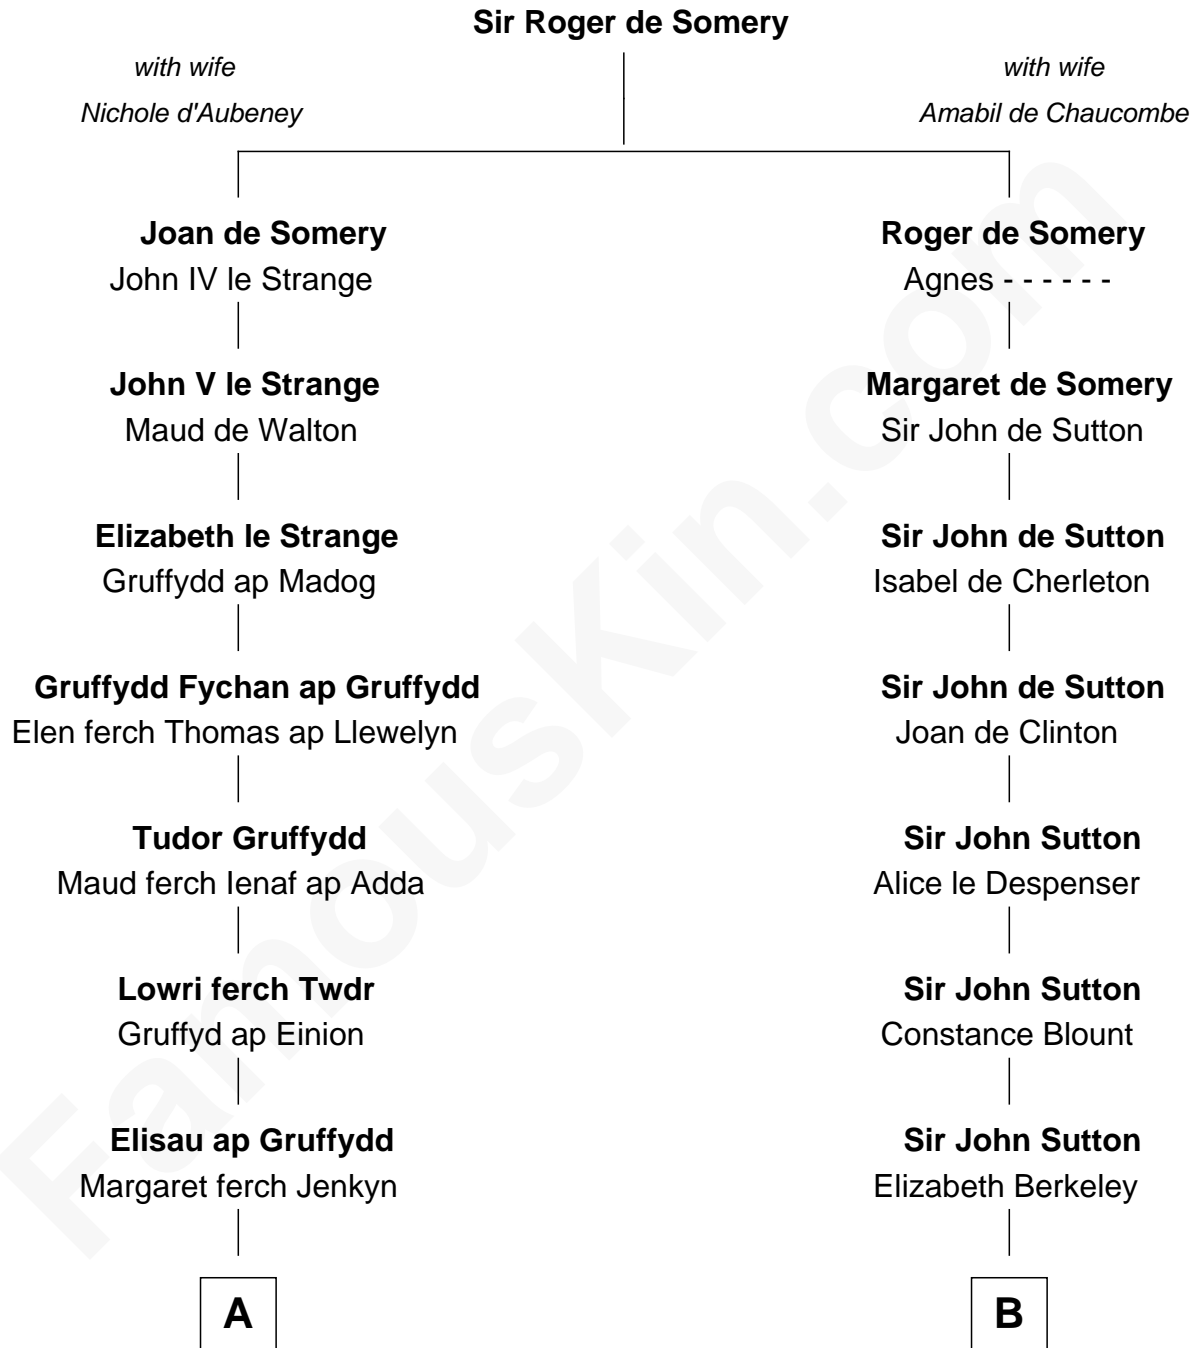

FamousKin.com
Relationship Chart of
Humphrey Bogart
Movie Actor

16th cousin 4 times removed of
George Washington
1st U.S. President

C

—
Sarah Dewey
Henry L. Churchill

—
Frances Dewey Churchill
John Perkins Humphrey

—
Maud Humphrey
Dr. Belmont Deforest Bogart

—
Humphrey Bogart
Movie Actor

FamousKin.com