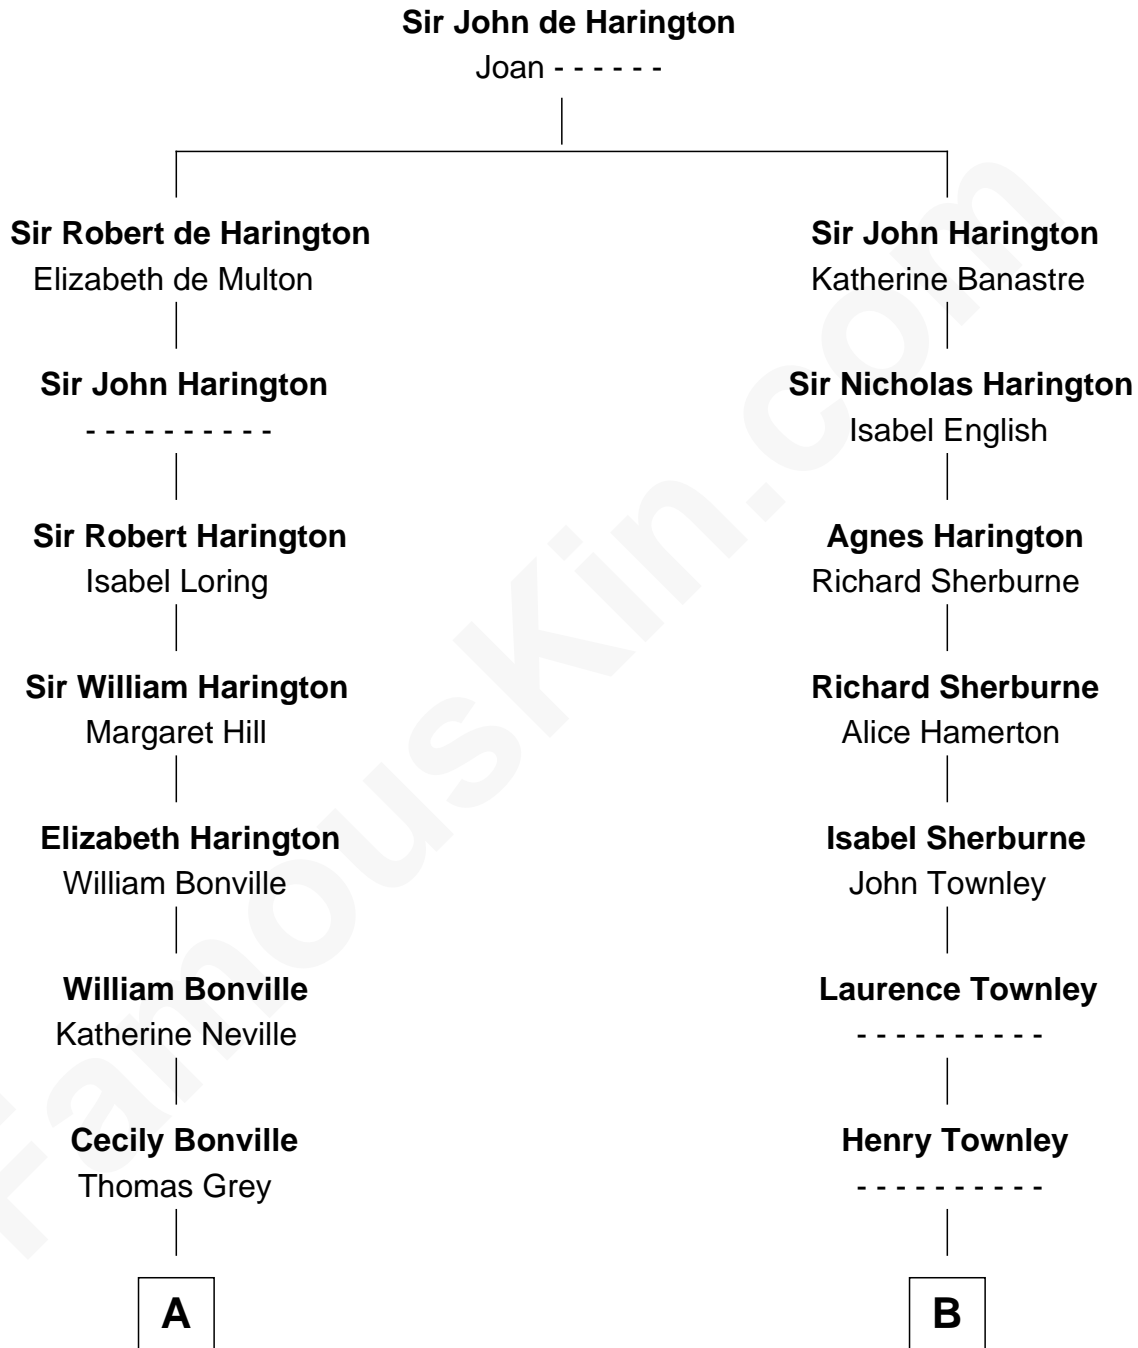

FamousKin.com
Relationship Chart of
Humphrey Bogart
Movie Actor

14th cousin 6 times removed of
George Washington
1st U.S. President

C

Elizabeth Rogers Perkins

Harvey Humphrey

John Perkins Humphrey

Frances Dewey Churchill

Maud Humphrey

Dr. Belmont Deforest Bogart

Humphrey Bogart

Movie Actor

FamousKin.com