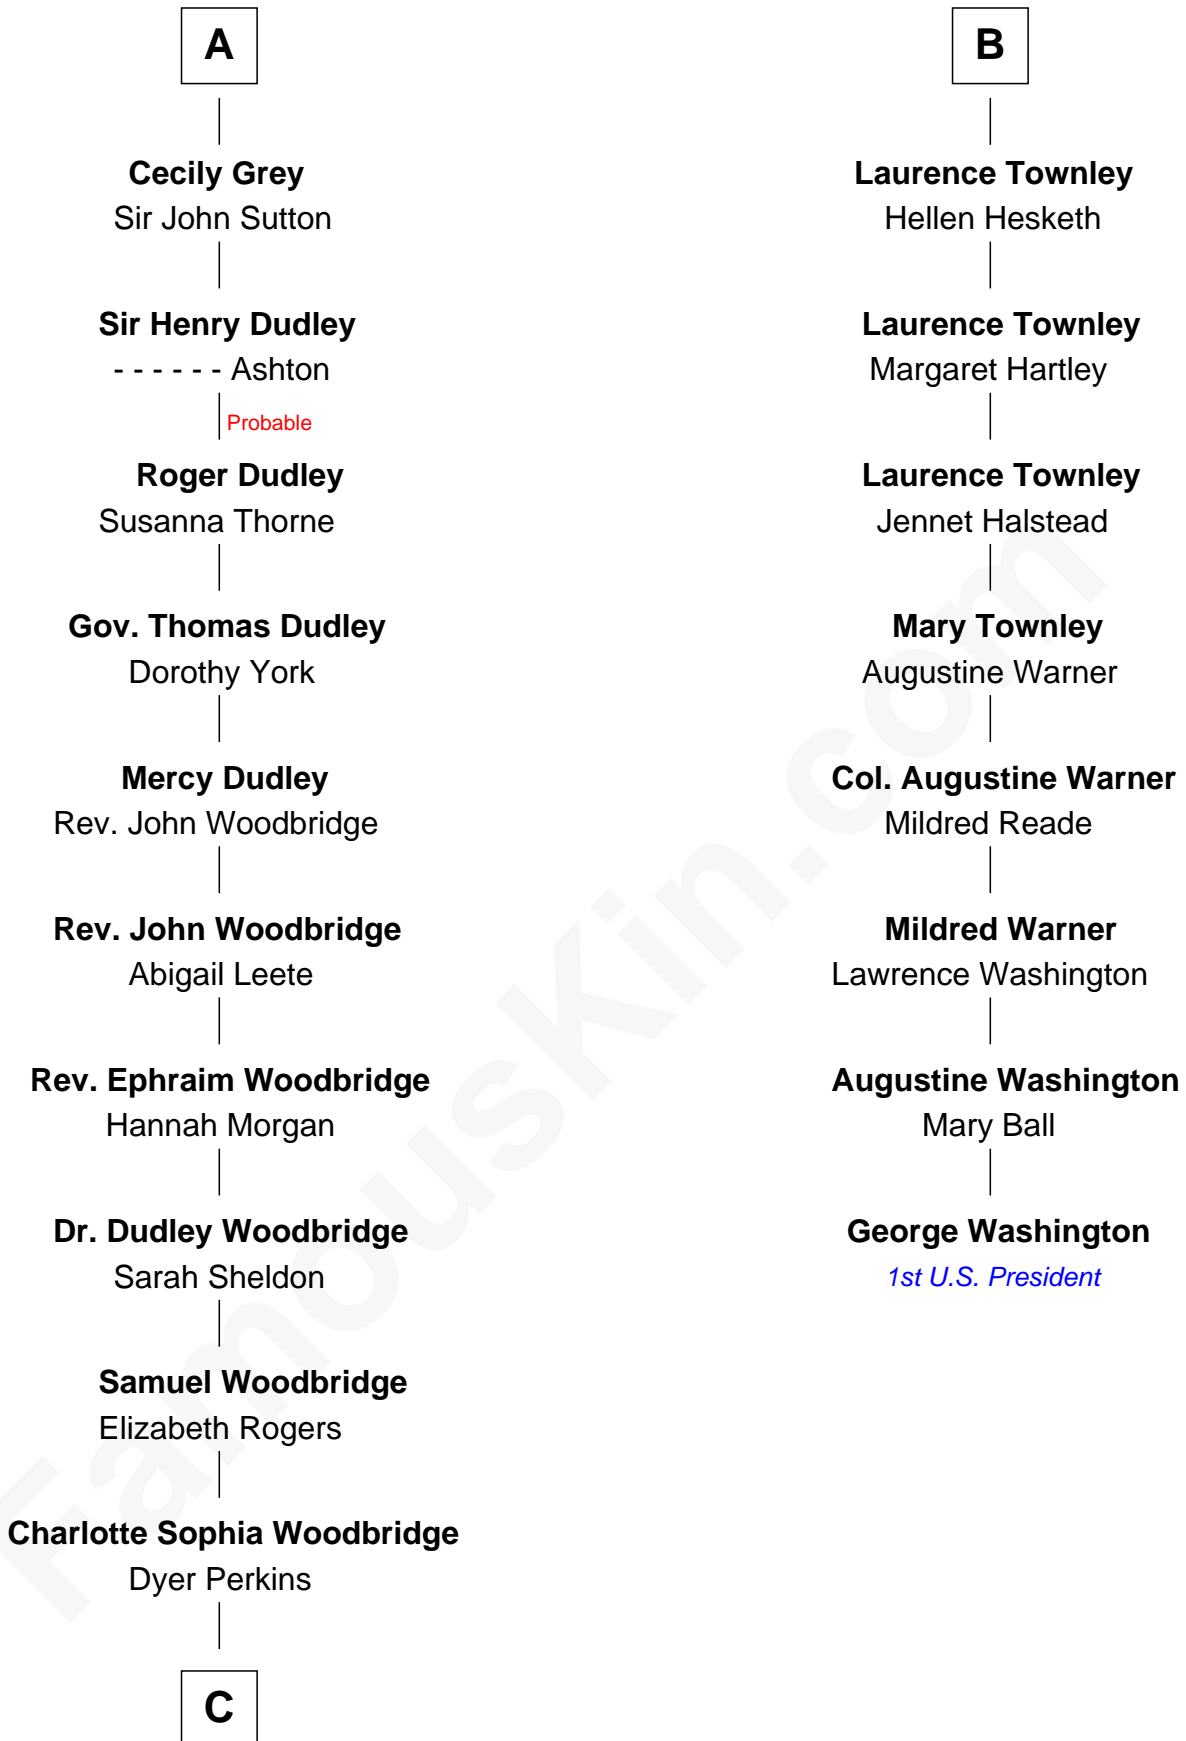

FamousKin.com
Relationship Chart of
Humphrey Bogart
Movie Actor

14th cousin 6 times removed of
George Washington
1st U.S. President

C

Elizabeth Rogers Perkins

Harvey Humphrey

John Perkins Humphrey

Frances Dewey Churchill

Maud Humphrey

Dr. Belmont Deforest Bogart

Humphrey Bogart

Movie Actor

FamousKin.com