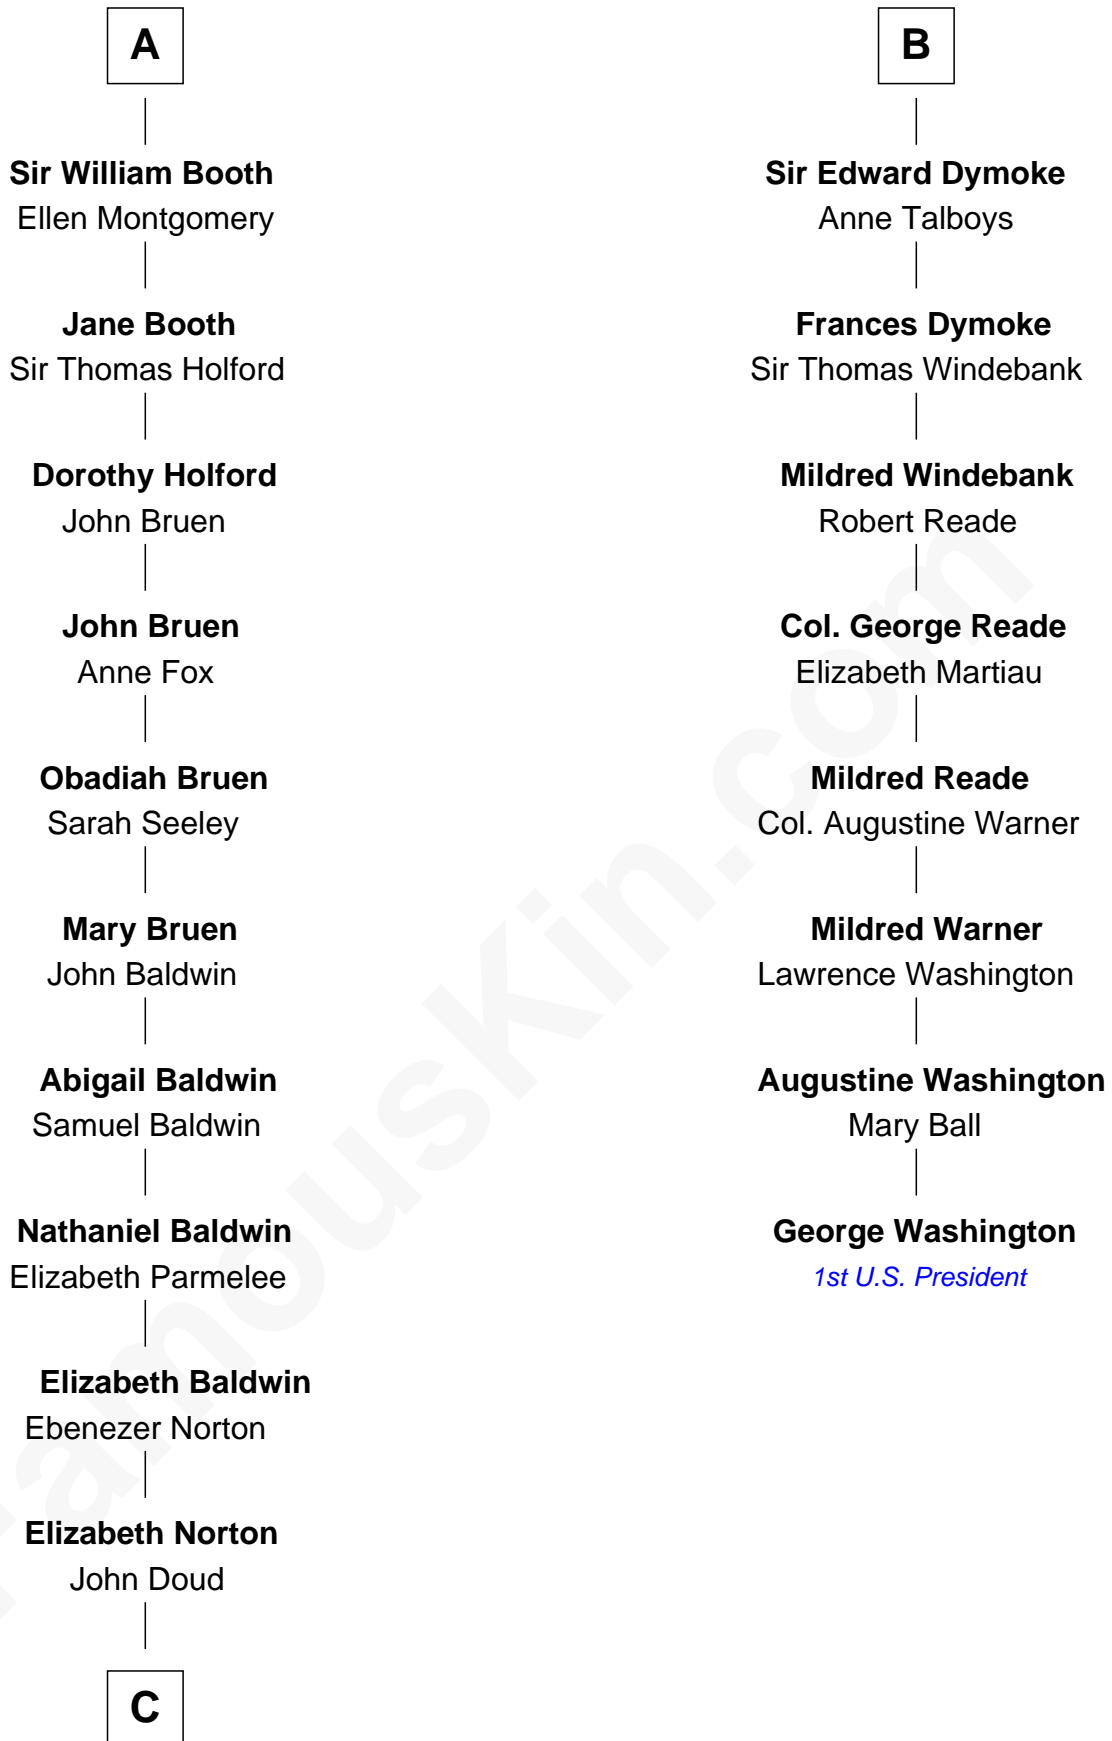

**FamousKin.com**  
**Relationship Chart of**  
**Humphrey Bogart**  
*Movie Actor*

14th cousin 7 times removed of  
**George Washington**  
*1st U.S. President*

**C**

—  
**Rachel Doud**

Jonathan Humphrey

—  
**Harvey Humphrey**

Elizabeth Rogers Perkins

—  
**John Perkins Humphrey**

Frances Dewey Churchill

—  
**Maud Humphrey**

Dr. Belmont Deforest Bogart

—  
**Humphrey Bogart**

*Movie Actor*