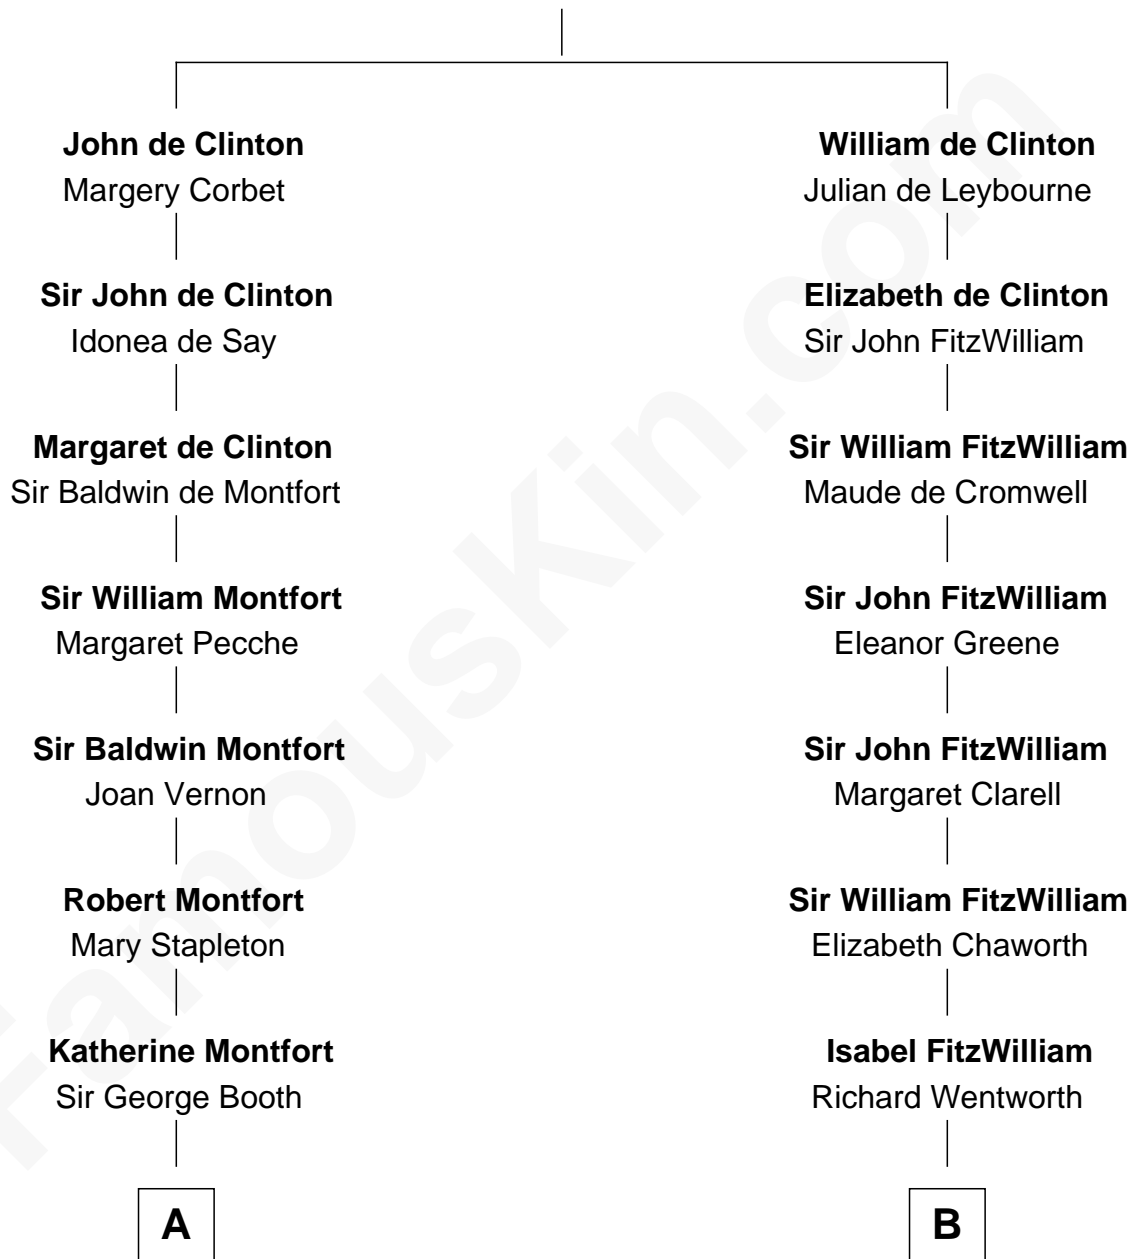

FamousKin.com Relationship Chart of

Humphrey Bogart

Movie Actor

21st cousin of

Louis Auchincloss

Author

John de Clinton

Ida de Odingsells

C

Rachel Doud
Jonathan Humphrey

Harvey Humphrey
Elizabeth Rogers Perkins

John Perkins Humphrey
Frances Dewey Churchill

Maud Humphrey
Dr. Belmont Deforest Bogart

Humphrey Bogart
Movie Actor

D

Gurdon Buck
Susannah Mainwaring