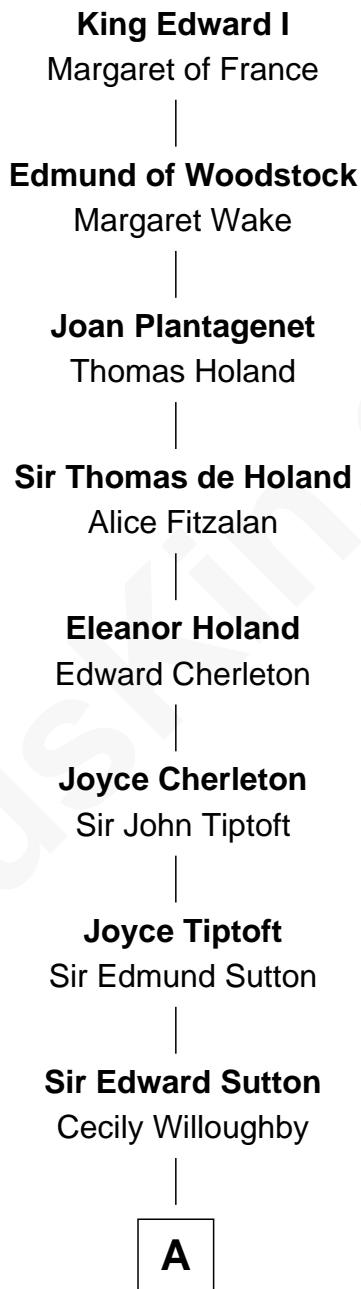

FamousKin.com Relationship Chart of

Humphrey Bogart

Movie Actor

19th Great-grandson of

King Edward I

King of England

A

Sir John Sutton

Cecily Grey

Sir Henry Dudley

----- Ashton

Probable

Roger Dudley

Susanna Thorne

Gov. Thomas Dudley

Dorothy York