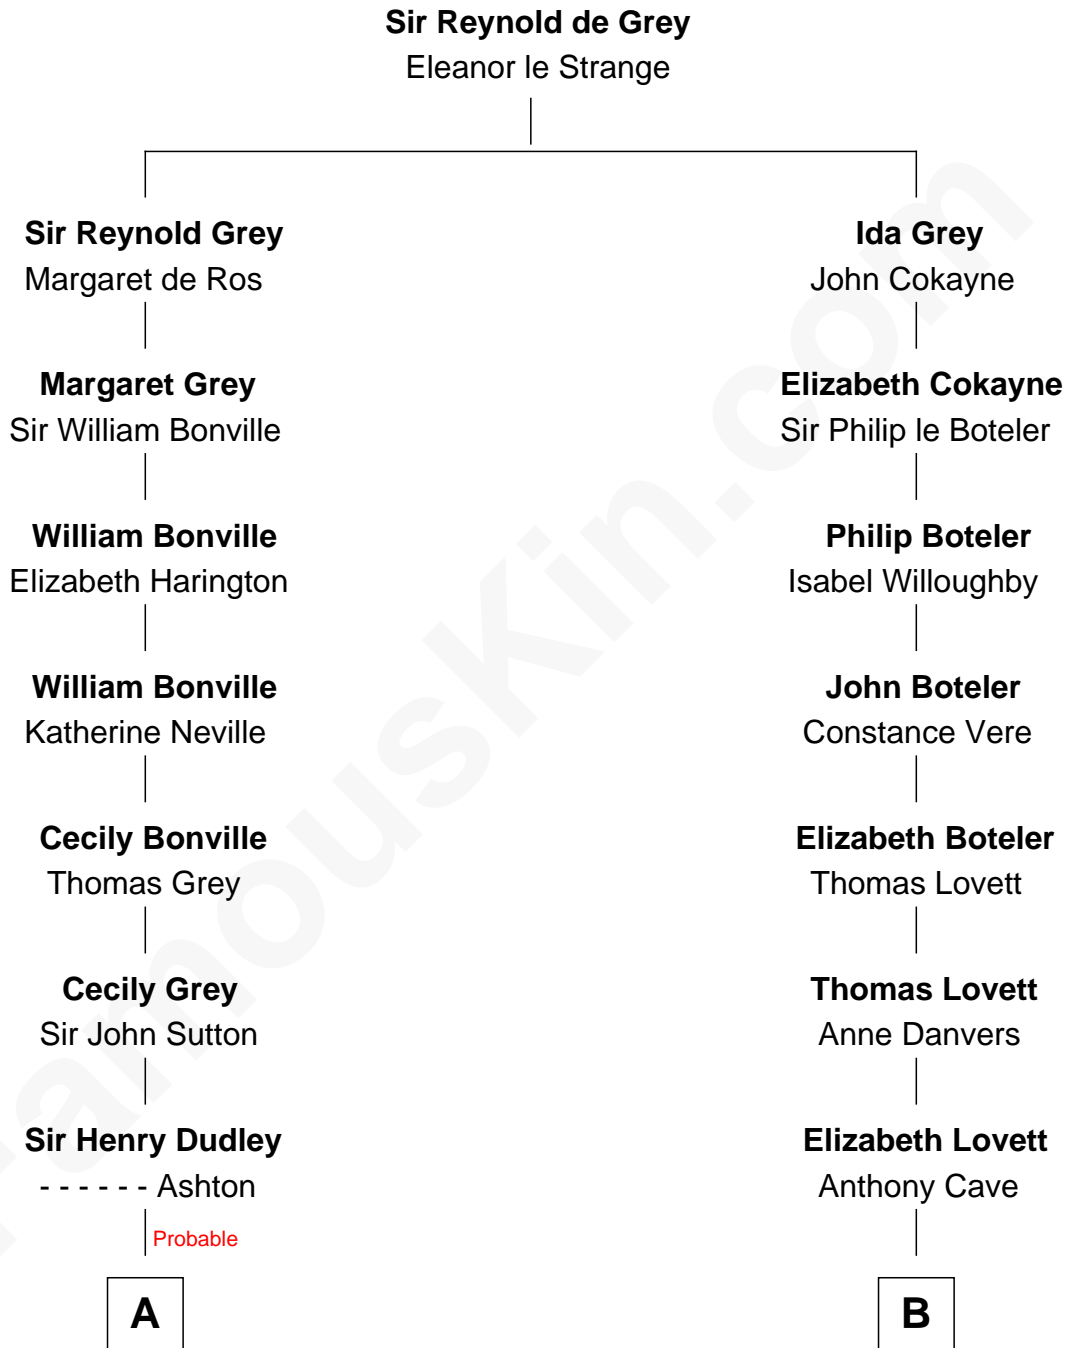

FamousKin.com
Relationship Chart of
Humphrey Bogart
Movie Actor

16th cousin 2 times removed of
Hetty Green
"The Witch of Wall Street"

C

—
Maud Humphrey
Dr. Belmont Deforest Bogart

—
Humphrey Bogart
Movie Actor

FamousKin.com