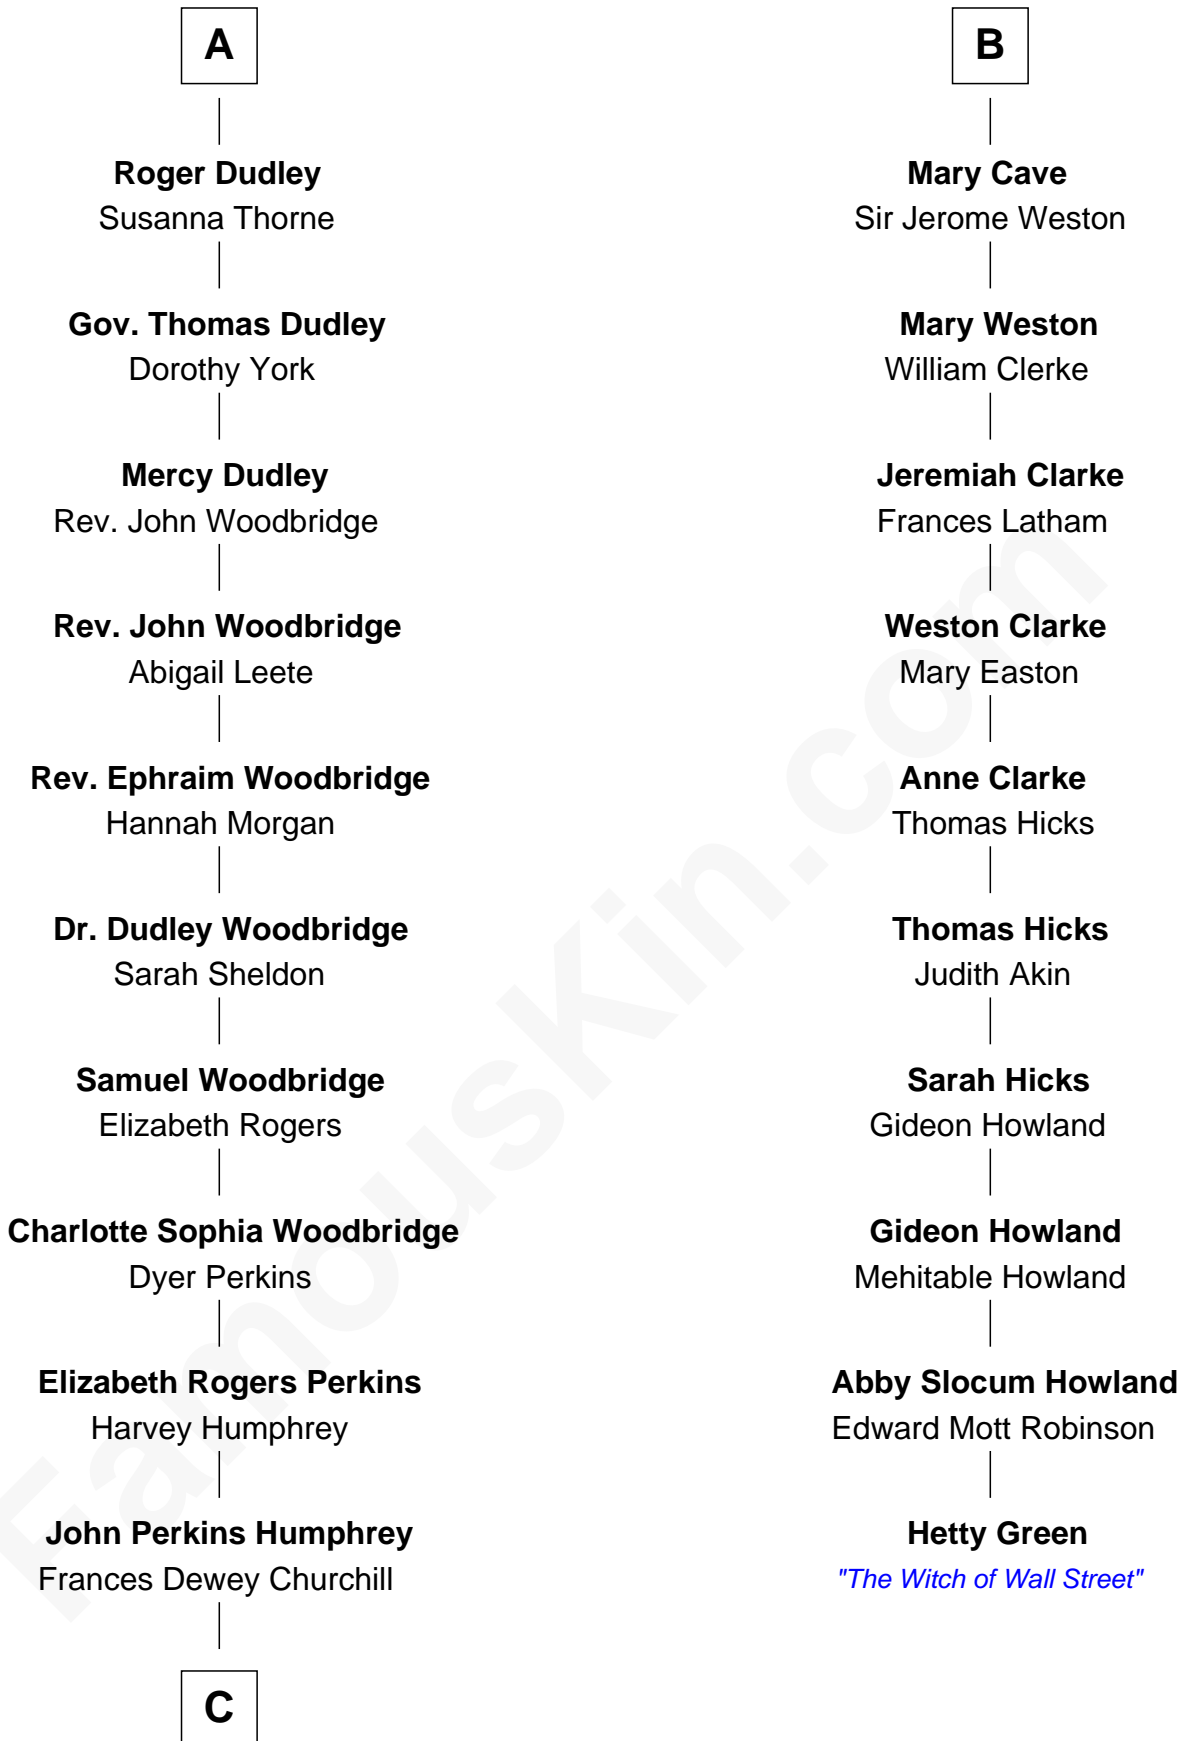

FamousKin.com
Relationship Chart of
Humphrey Bogart
Movie Actor

16th cousin 2 times removed of
Hetty Green
"The Witch of Wall Street"

C

—
Maud Humphrey
Dr. Belmont Deforest Bogart

—
Humphrey Bogart
Movie Actor

FamousKin.com