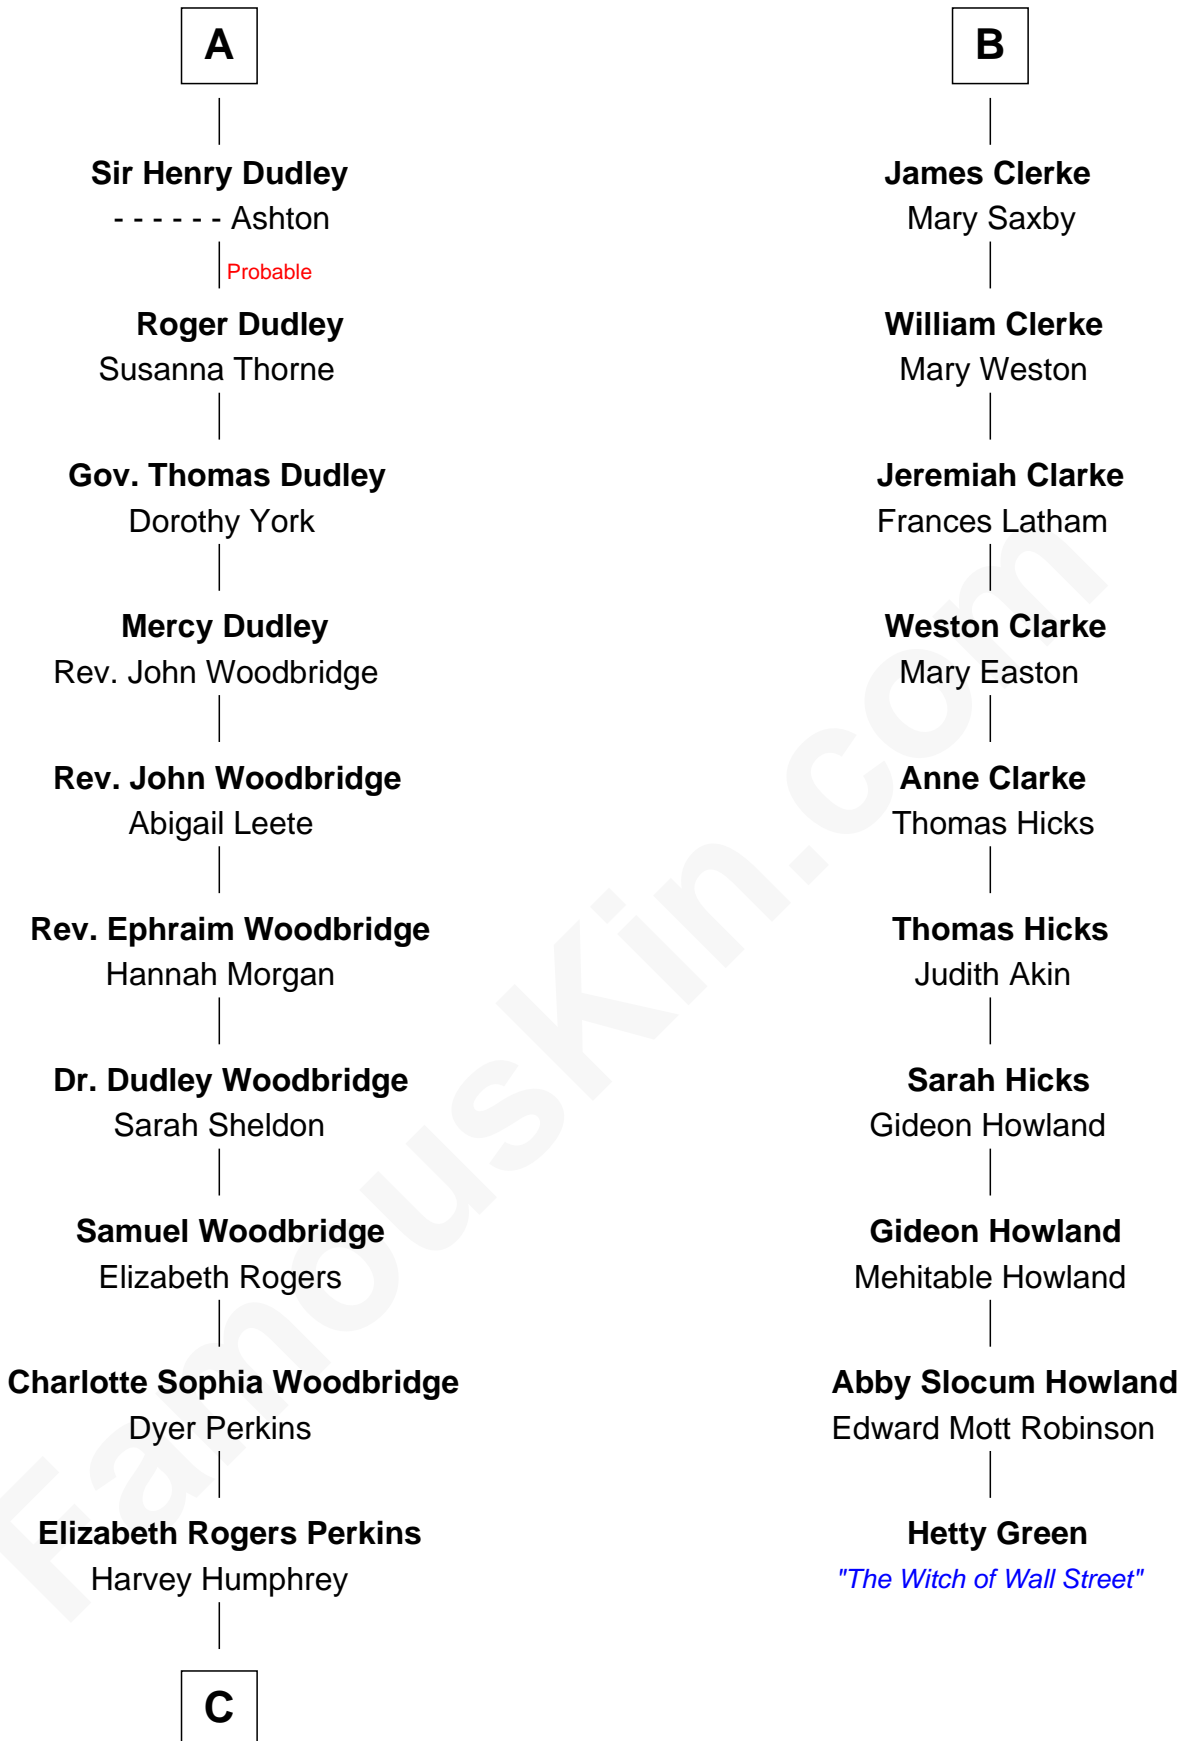

**FamousKin.com**  
**Relationship Chart of**  
**Humphrey Bogart**  
*Movie Actor*

16th cousin 3 times removed of

**Hetty Green**  
*"The Witch of Wall Street"*

**C**

John Perkins Humphrey

Frances Dewey Churchill

Maud Humphrey

Dr. Belmont Deforest Bogart

Humphrey Bogart

*Movie Actor*

FamousKin.com