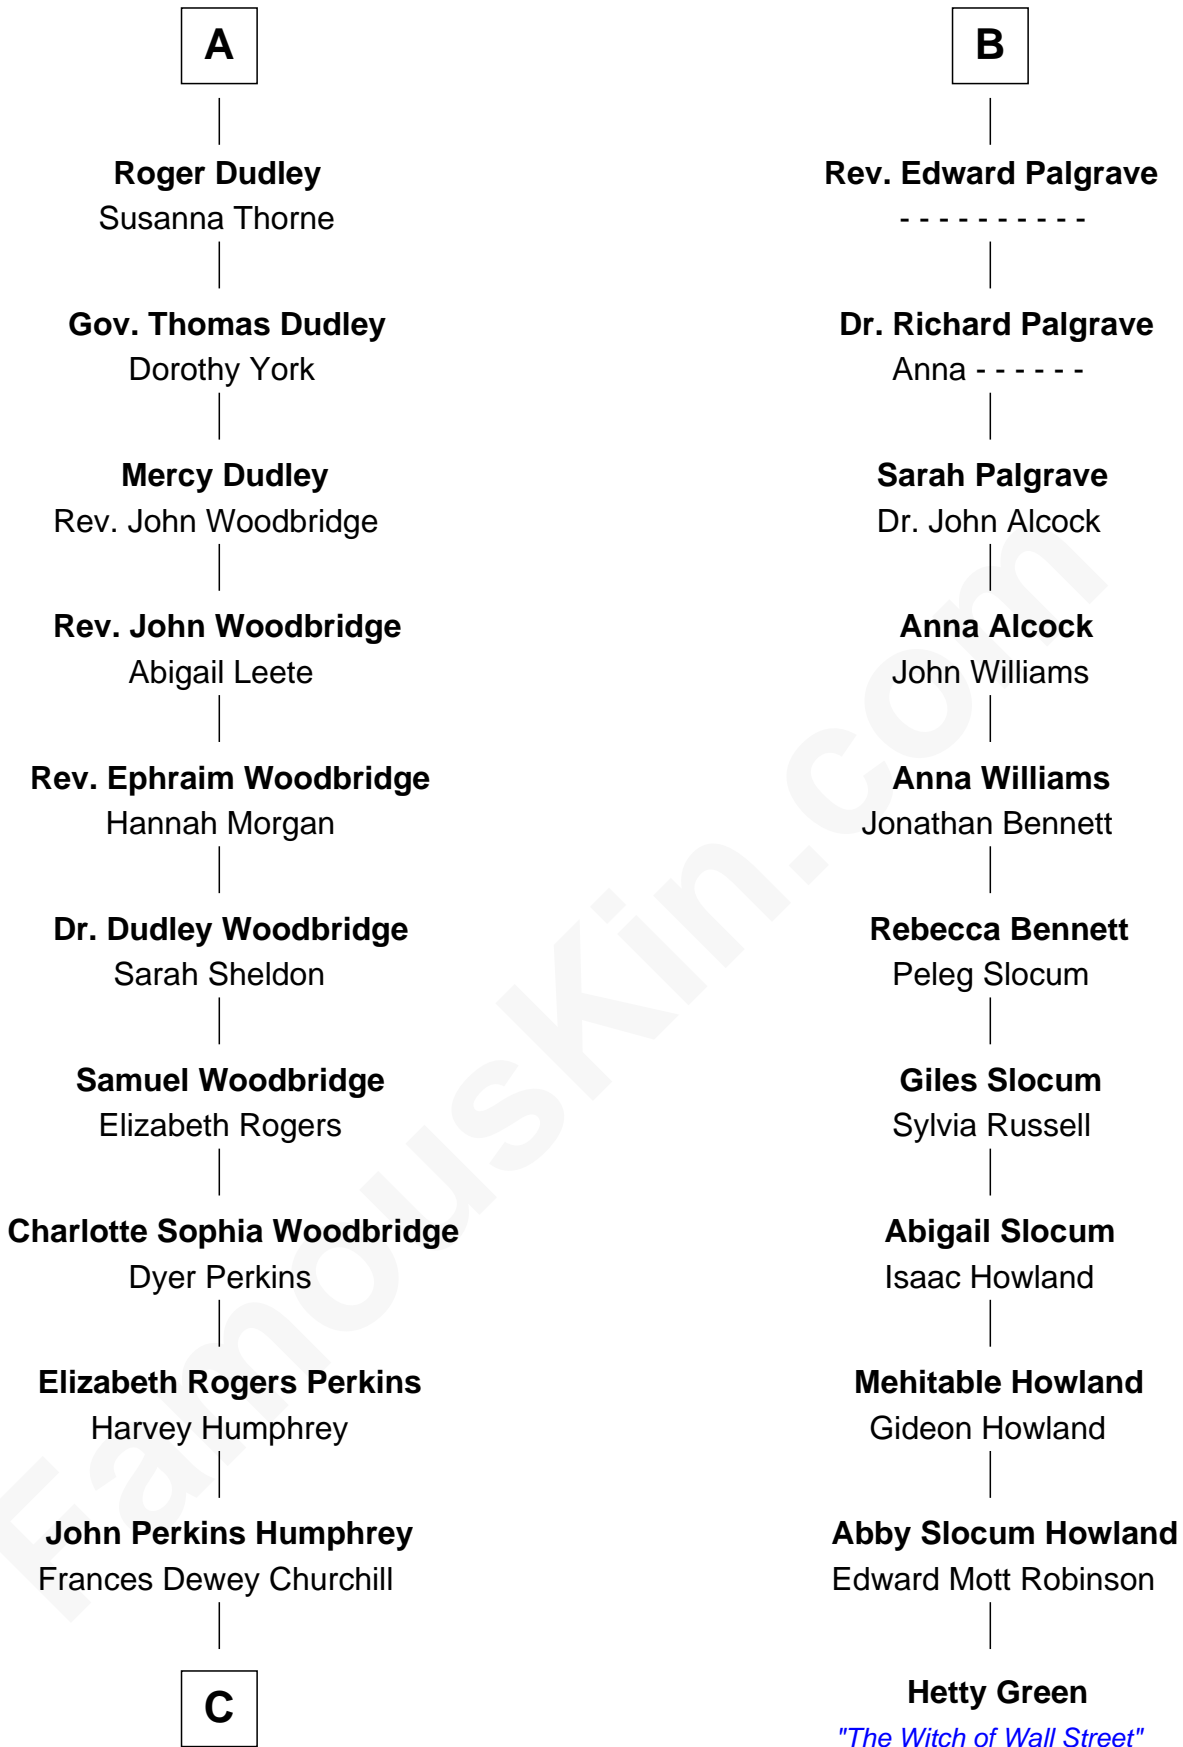

**FamousKin.com**  
**Relationship Chart of**  
**Humphrey Bogart**  
*Movie Actor*

17th cousin 1 time removed of  
**Hetty Green**  
*"The Witch of Wall Street"*

**C**

—  
**Maud Humphrey**  
Dr. Belmont Deforest Bogart

—  
**Humphrey Bogart**  
*Movie Actor*

FamousKin.com