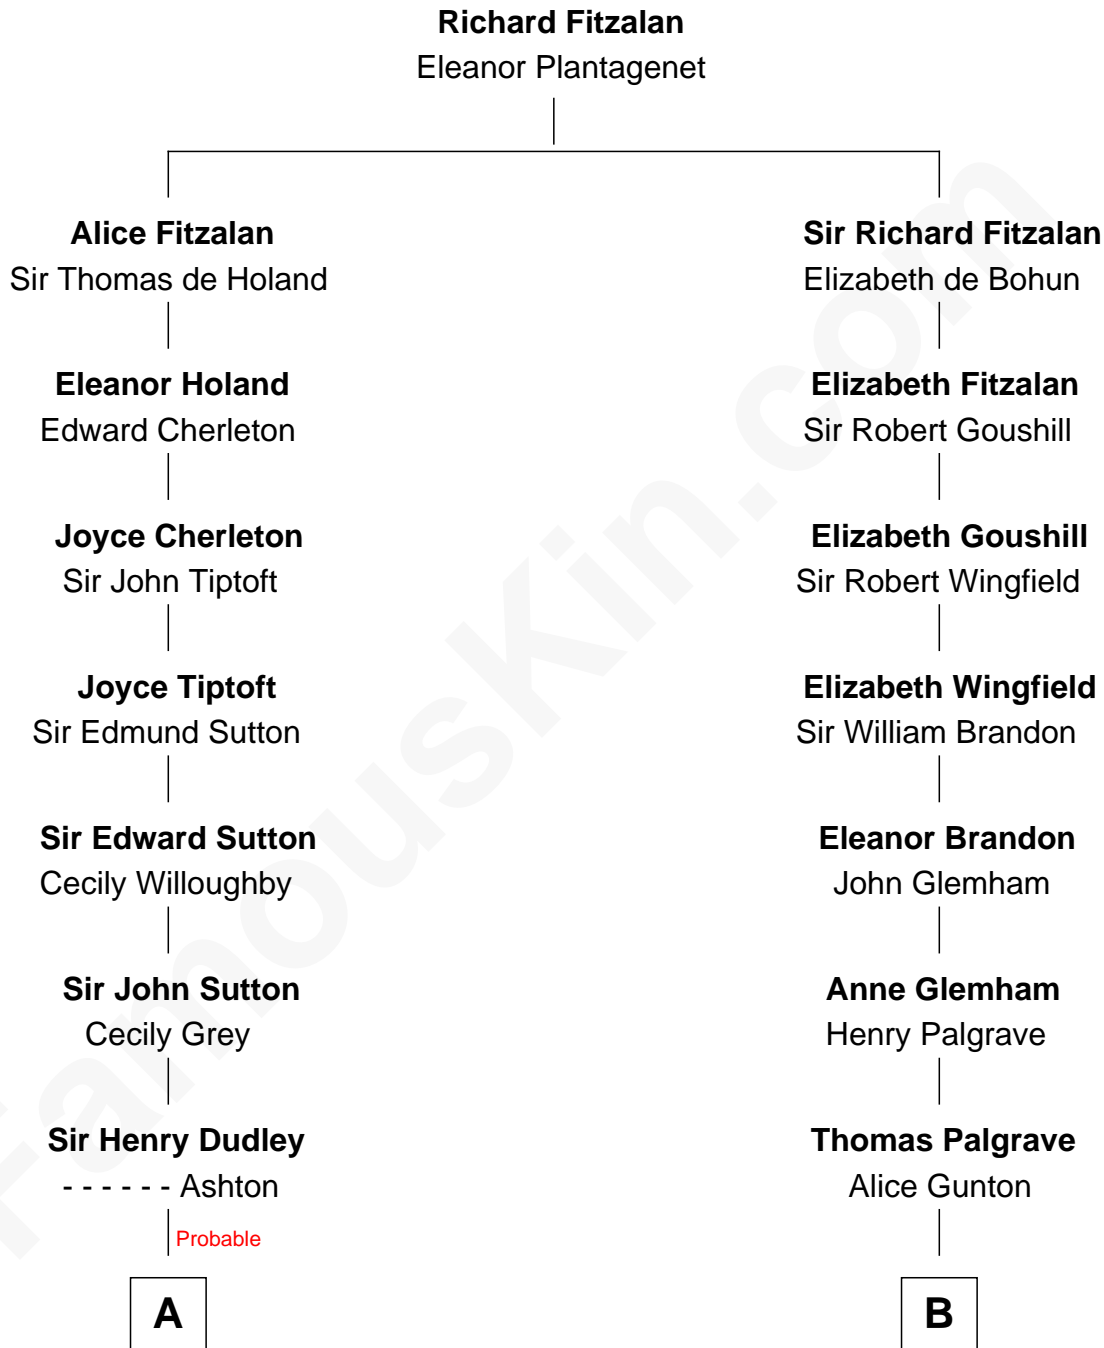

**FamousKin.com**  
**Relationship Chart of**  
**Humphrey Bogart**  
*Movie Actor*

17th cousin 1 time removed of  
**Hetty Green**  
*"The Witch of Wall Street"*

**C**

—  
**Maud Humphrey**  
Dr. Belmont Deforest Bogart