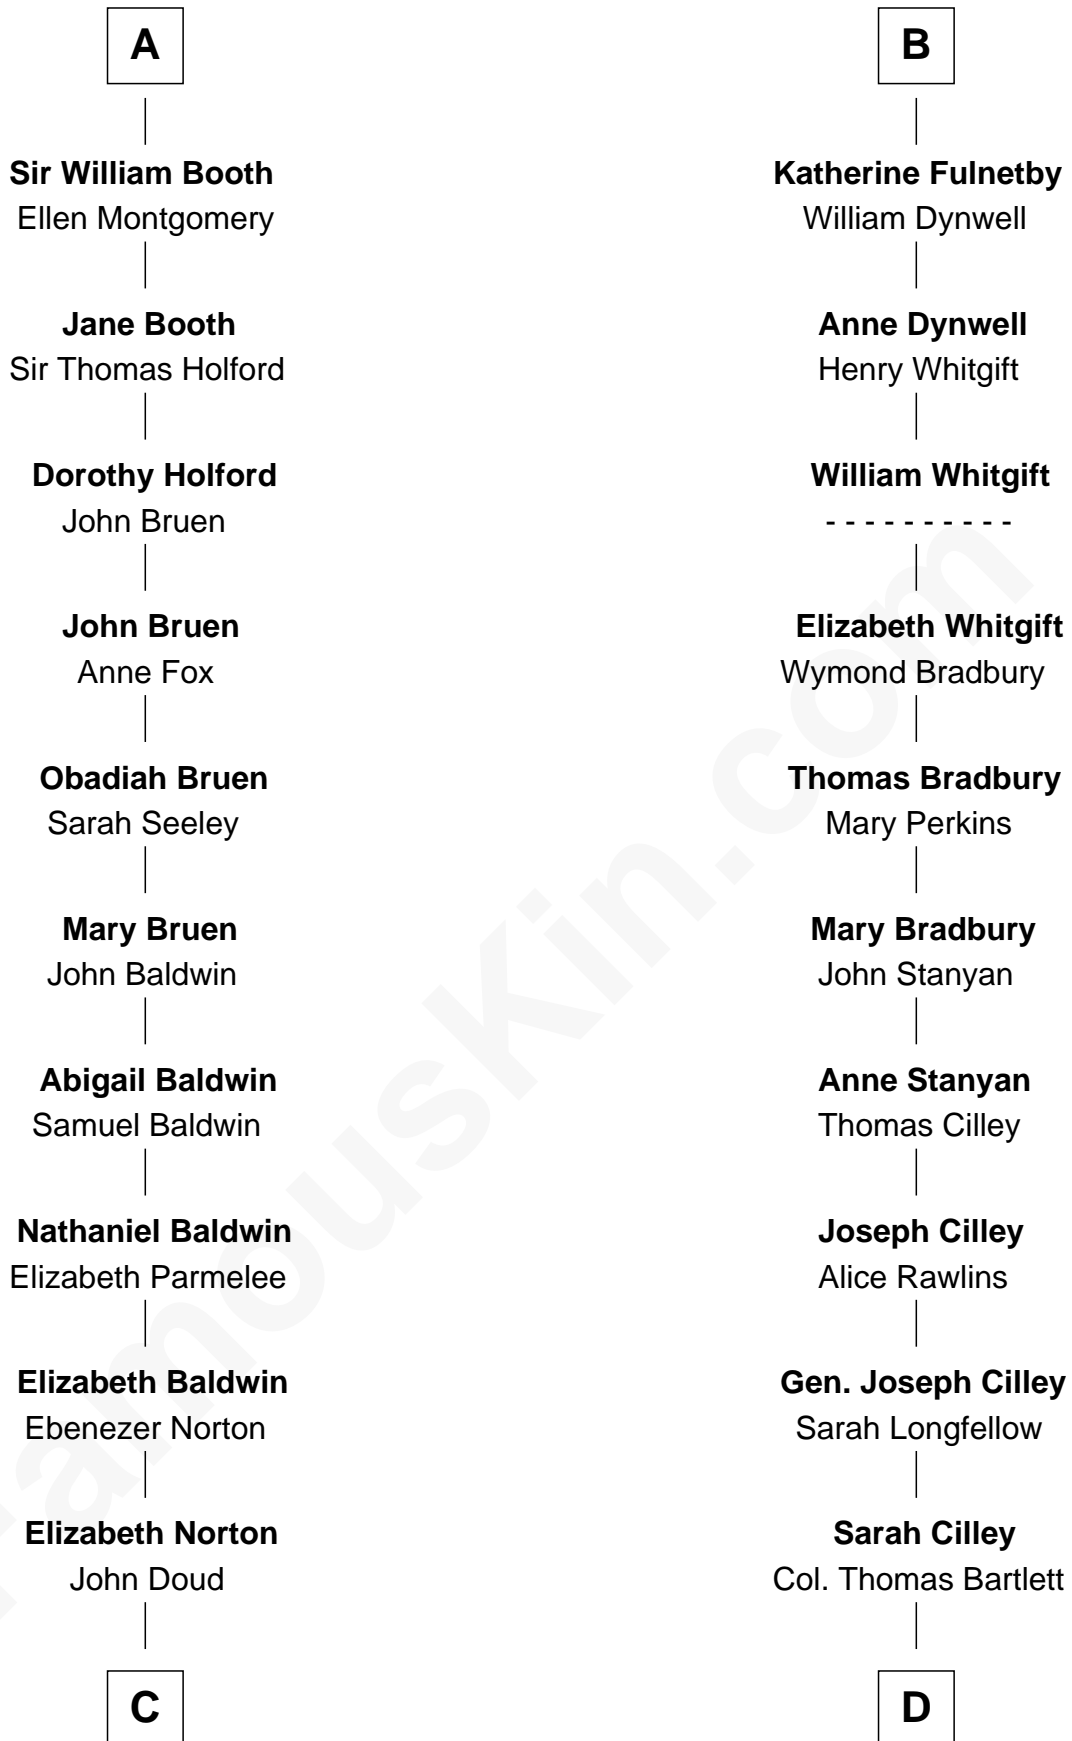

# FamousKin.com Relationship Chart of

**Humphrey Bogart**

*Movie Actor*

21st cousin of

**Alan Shepard**

*Mercury and Apollo Astronaut*

**Guy de Beauchamp**

Alice de Toeni

Joan de Waterton

**Margaret de Welles**

Sir Thomas Dymoke

**Jane Dymoke**

John Fulnetby

**B**

**C**

**Rachel Doud**  
Jonathan Humphrey

**Harvey Humphrey**  
Elizabeth Rogers Perkins

**John Perkins Humphrey**  
Frances Dewey Churchill

**Maud Humphrey**  
Dr. Belmont Deforest Bogart

**Humphrey Bogart**  
*Movie Actor*

**D**

**Bradbury Bartlett**  
Mary True

**Thomas Bradbury Bartlett**  
Victoria Elizabeth Williams Cilley

**Annie Elizabeth Bartlett**  
Frederick Johnson Shepard

**Alan Bartlett Shepard**  
Pauline Renza Emerson

**Alan Shepard**  
*Mercury and Apollo Astronaut*