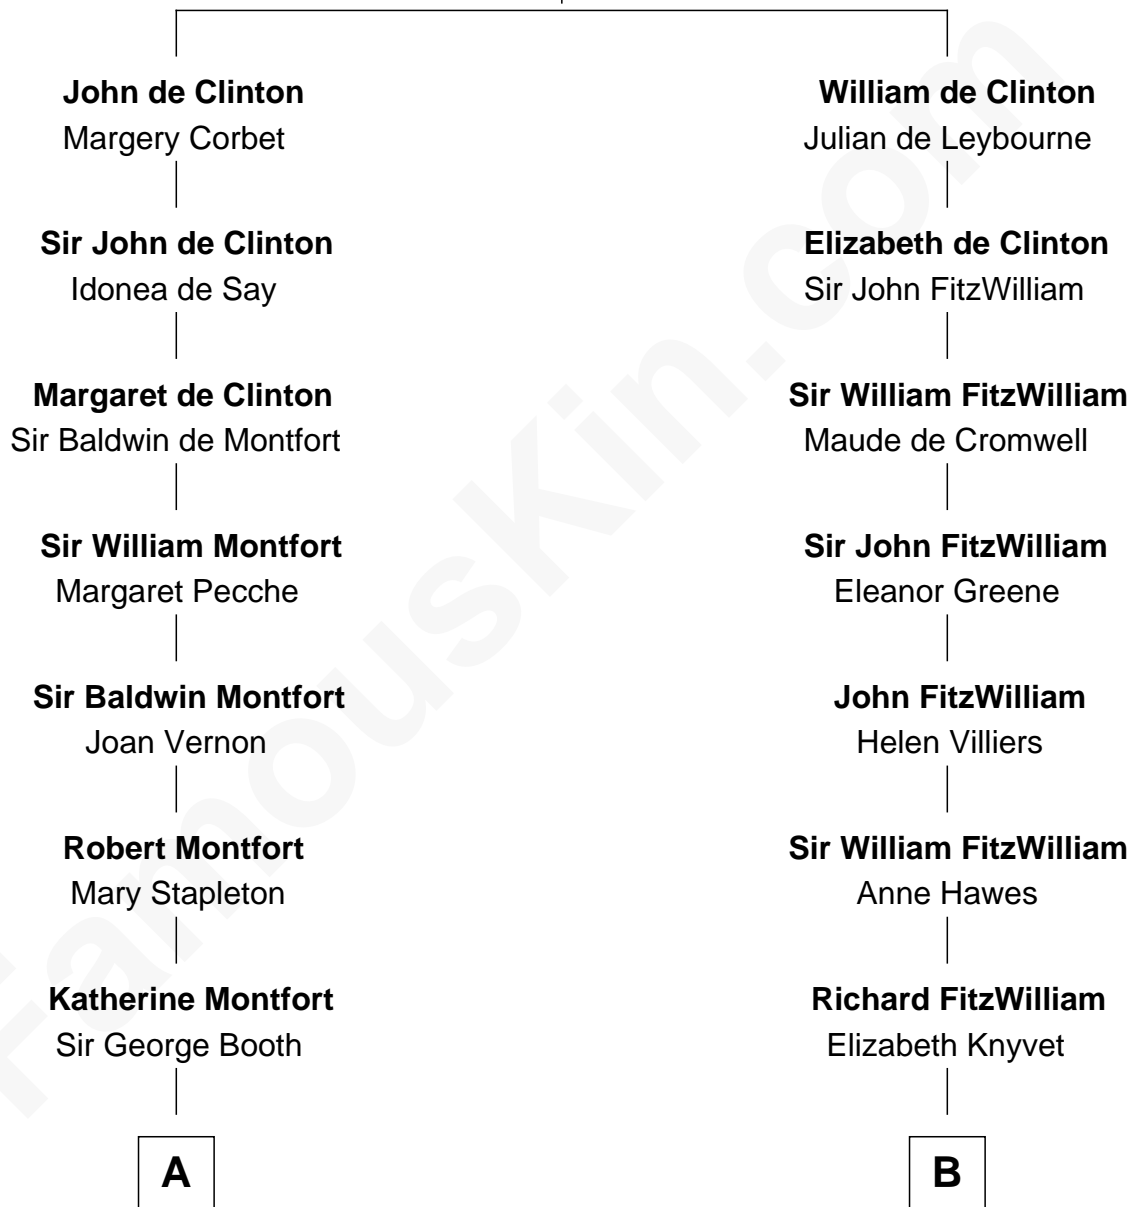

**FamousKin.com**  
**Relationship Chart of**  
**Humphrey Bogart**  
*Movie Actor*

15th cousin 6 times removed of

**John Quincy Adams**  
*6th U.S. President*

**John de Clinton**  
 Ida de Odingsells

**C**

—  
**Rachel Doud**

Jonathan Humphrey

—  
**Harvey Humphrey**

Elizabeth Rogers Perkins

—  
**John Perkins Humphrey**

Frances Dewey Churchill

—  
**Maud Humphrey**

Dr. Belmont Deforest Bogart