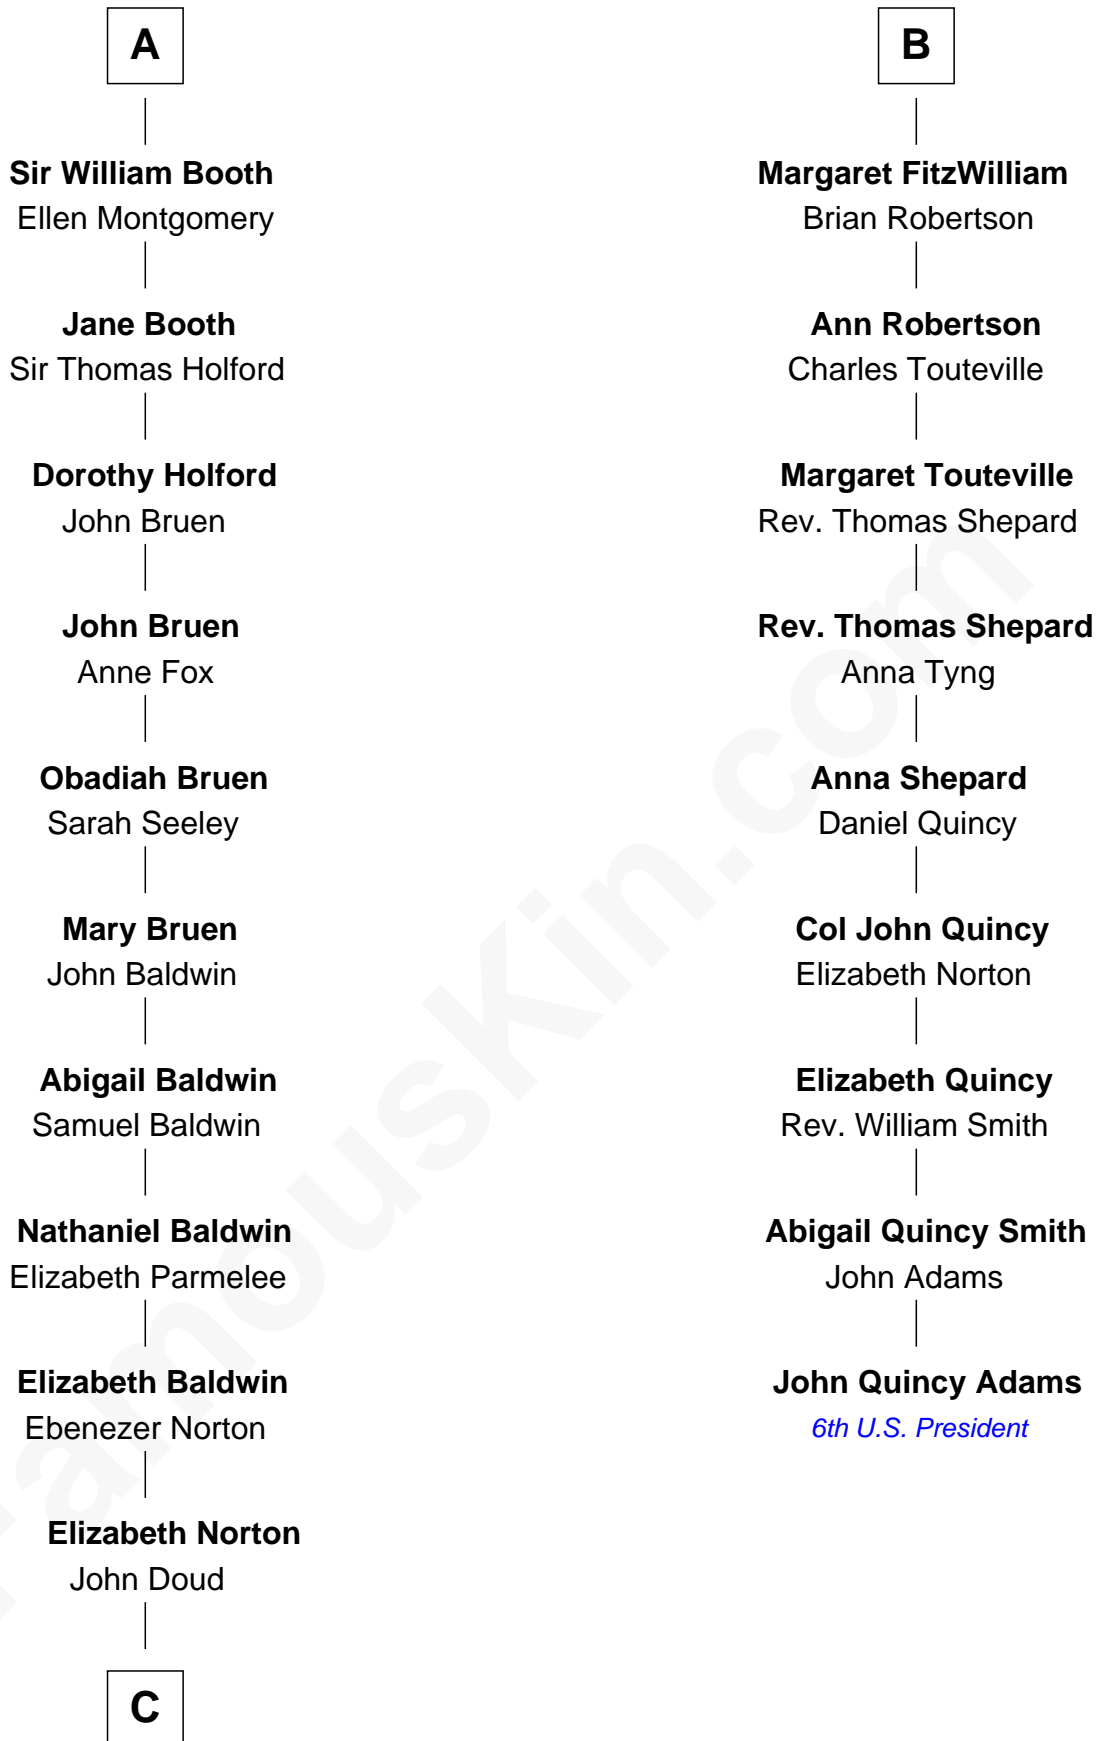

**FamousKin.com**  
**Relationship Chart of**  
**Humphrey Bogart**  
*Movie Actor*

15th cousin 6 times removed of

**John Quincy Adams**  
*6th U.S. President*

**John de Clinton**  
 Ida de Odingsells

**C**

—  
**Rachel Doud**

Jonathan Humphrey

—  
**Harvey Humphrey**

Elizabeth Rogers Perkins

—  
**John Perkins Humphrey**

Frances Dewey Churchill

—  
**Maud Humphrey**

Dr. Belmont Deforest Bogart