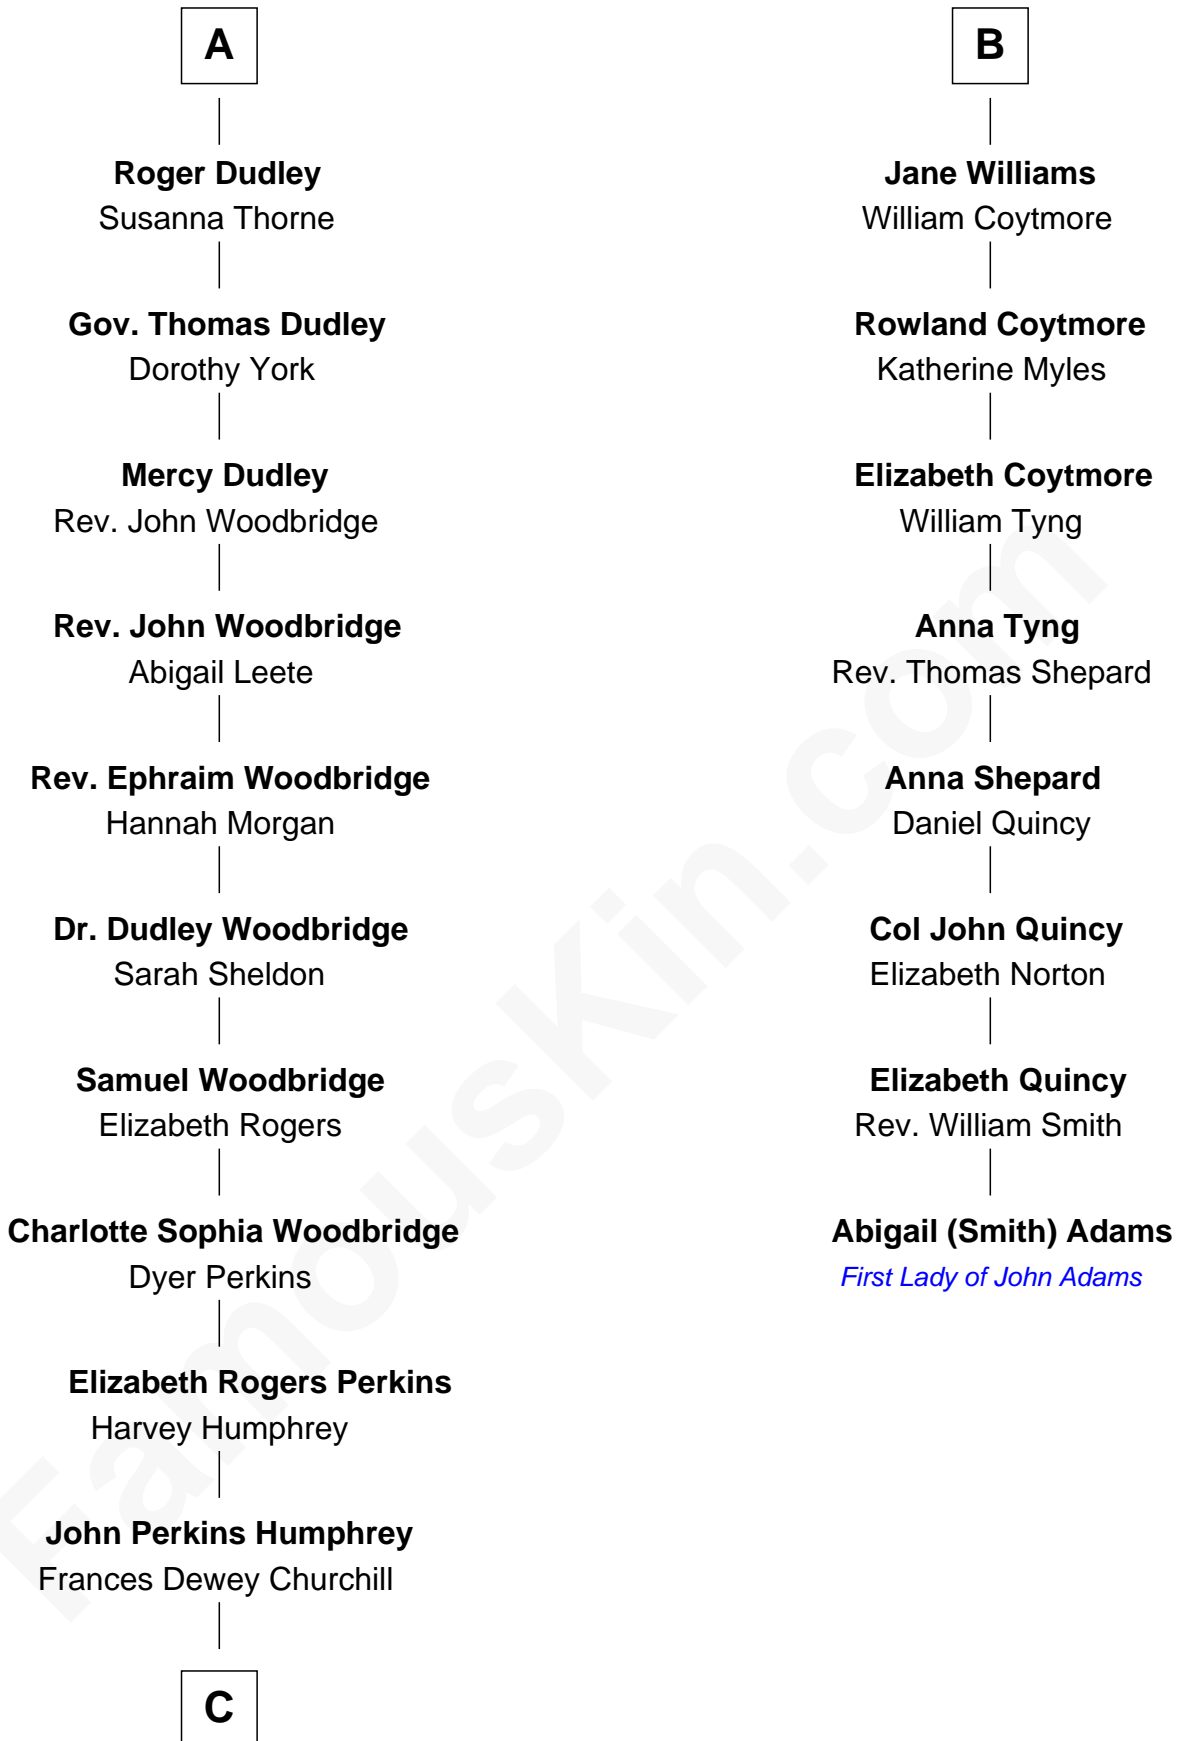

**FamousKin.com**  
**Relationship Chart of**  
**Humphrey Bogart**  
*Movie Actor*

14th cousin 4 times removed of

**Abigail (Smith) Adams**  
*First Lady of President John Adams*

**C**

**Maud Humphrey**  
Dr. Belmont Deforest Bogart

**Humphrey Bogart**  
*Movie Actor*

FamousKin.com