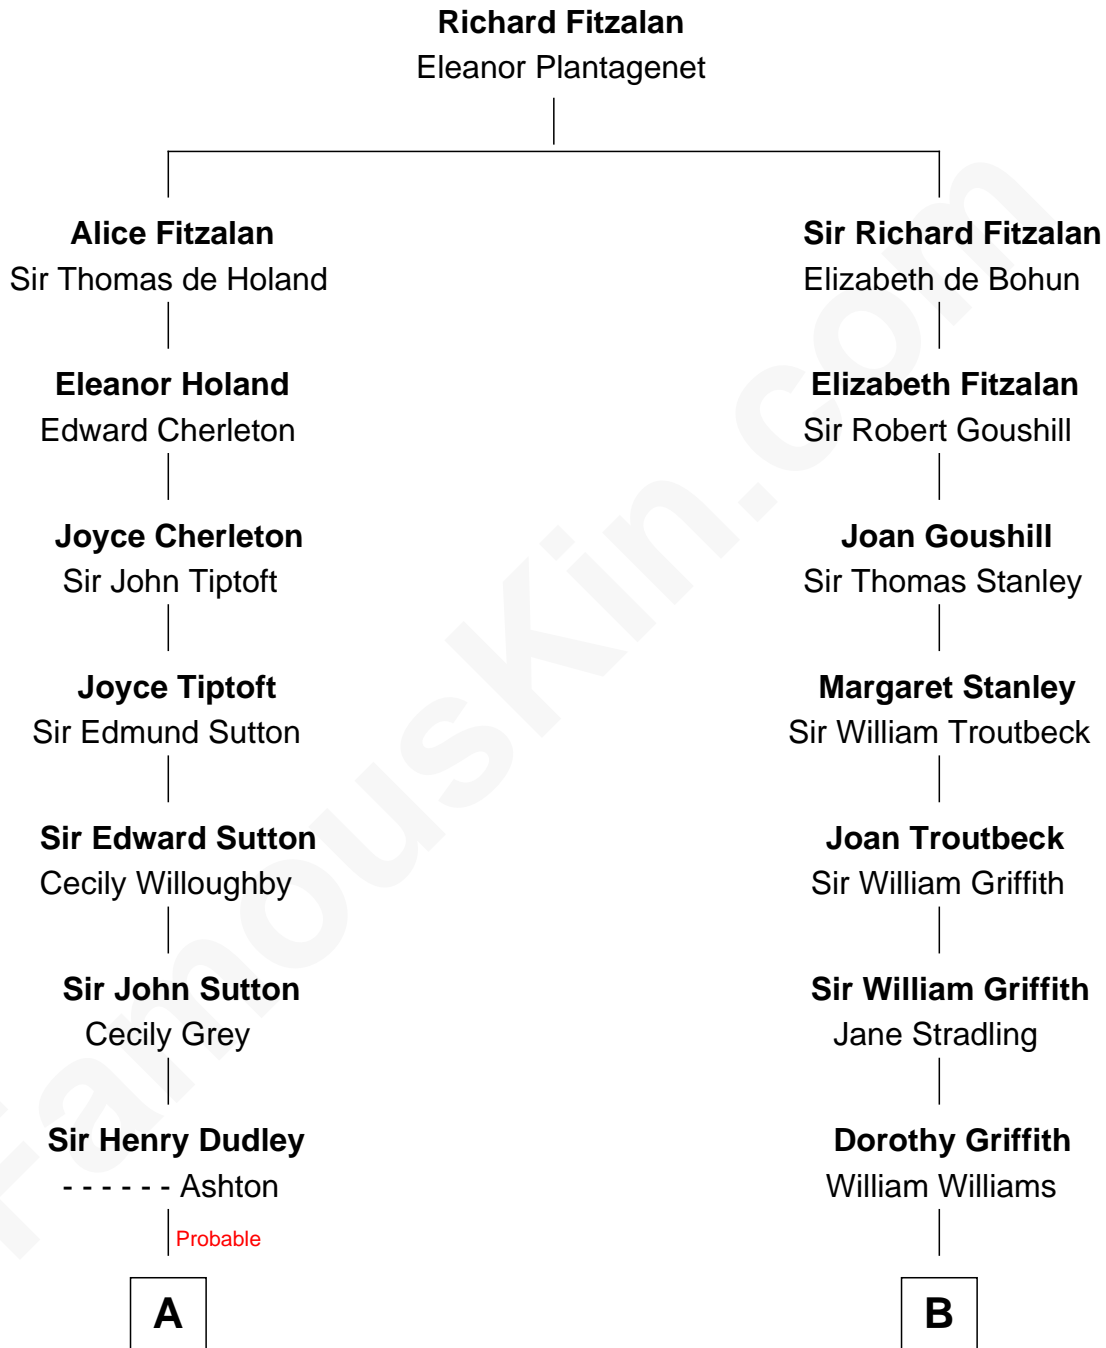

**FamousKin.com**  
**Relationship Chart of**  
**Humphrey Bogart**  
*Movie Actor*

14th cousin 4 times removed of

**Abigail (Smith) Adams**  
*First Lady of President John Adams*

**C**

**Maud Humphrey**  
Dr. Belmont Deforest Bogart